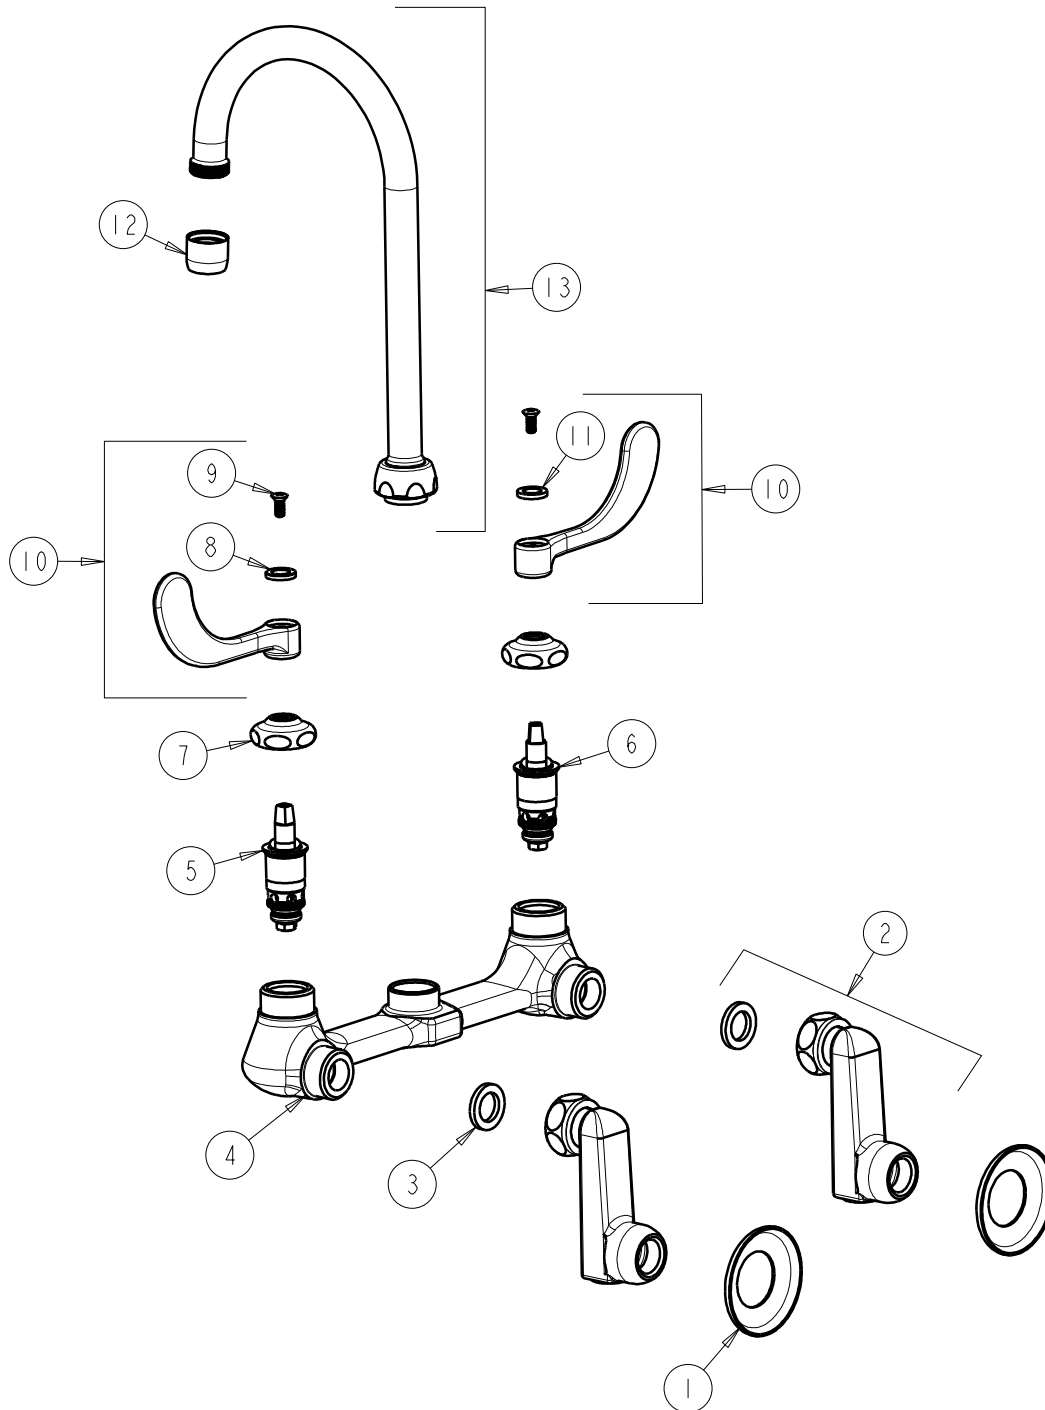

CHICAGO FAUCETS
a Geberit company

2100 South Clearwater Drive
Des Plaines, IL 60018
Phone: 847-803-5000
Fax: 847-803-5454
www.chicagofaucets.com

REPAIR PARTS

FITTING NO.

631-RGN2AE3CP

SUBMITTED MODEL NO.

ITEM NO.

FOR TECHNICAL ASSISTANCE
1-800-TEC-TRUE (1-800-832-8783)

BY: JAR DATE: 05-14-09

CHK: *[Signature]* REV:

ITEM	PART NO.	DESCRIPTION	ITEM	PART NO.	DESCRIPTION
1	1-055JKCP	FLANGE	8	633-123JKNF	INDEX BUTTON (BLUE)
2	RJKCP	SUPPLY ARM ASSEMBLY	9	420-010JKRCF	SCREW, 10-32 UNC PH 1/2
3	1-011JKNF	WASHER, .97 X .62 X .12	10	317-PRJKCP	HANDLE, 4" WRISTBLADE (PAIR)
4	---	VALVE BODY (NOT SOLD SEPARATELY)	11	633-023JKNF	INDEX BUTTON (RED)
5	1-099XTJKNF	QUATURN UNIT (RH)	12	E3JKCP	SOFTFLO AERATOR
6	1-100XTJKNF	QUATURN UNIT (LH)	13	GN2AE3JKCP	FOR PARTS SEE GN2AE3JKCP
7	1-214JKCP	CAP			