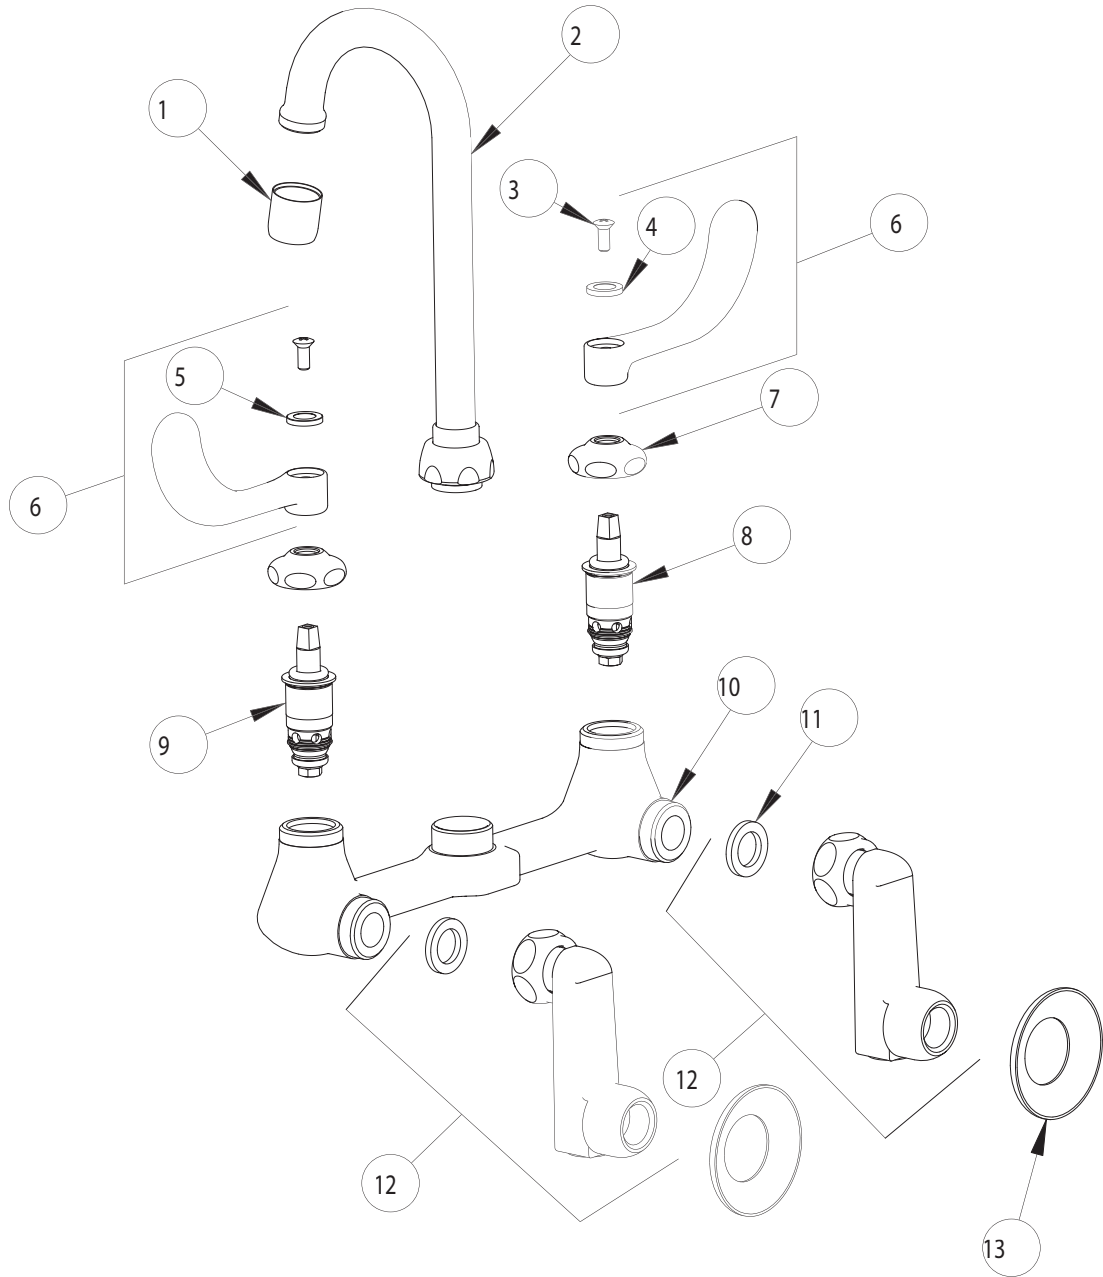

# PARTS LIST

BY: SID  
CHK'D:

FINISH:  
DATE:

AS SPECIFIED  
09-14-01

631-R

ITEM NO.	PART NO.	DESCRIPTION	ITEM NO.	PART NO.	DESCRIPTION
1	E3	SOFTFLO OUTLET	8	1-100XT	QUATURN UNIT (LH)
2	GN1A	FOR PARTS SEE GN1A	9	1-099XT	QUATURN UNIT (RH)
3	420-010	SCREW	10	-----	VALVE BODY (NOT SOLD SEPARATELY)
4	633-023	INDEX BUTTON (RED)	11	1-011	WASHER
5	633-123	INDEX BUTTON (BLUE)	12	R	R-ARM
6	317-PR	WRISTBLADE HANDLE ASSY.	13	1-055	FLANGE
7	1-214	CAP			