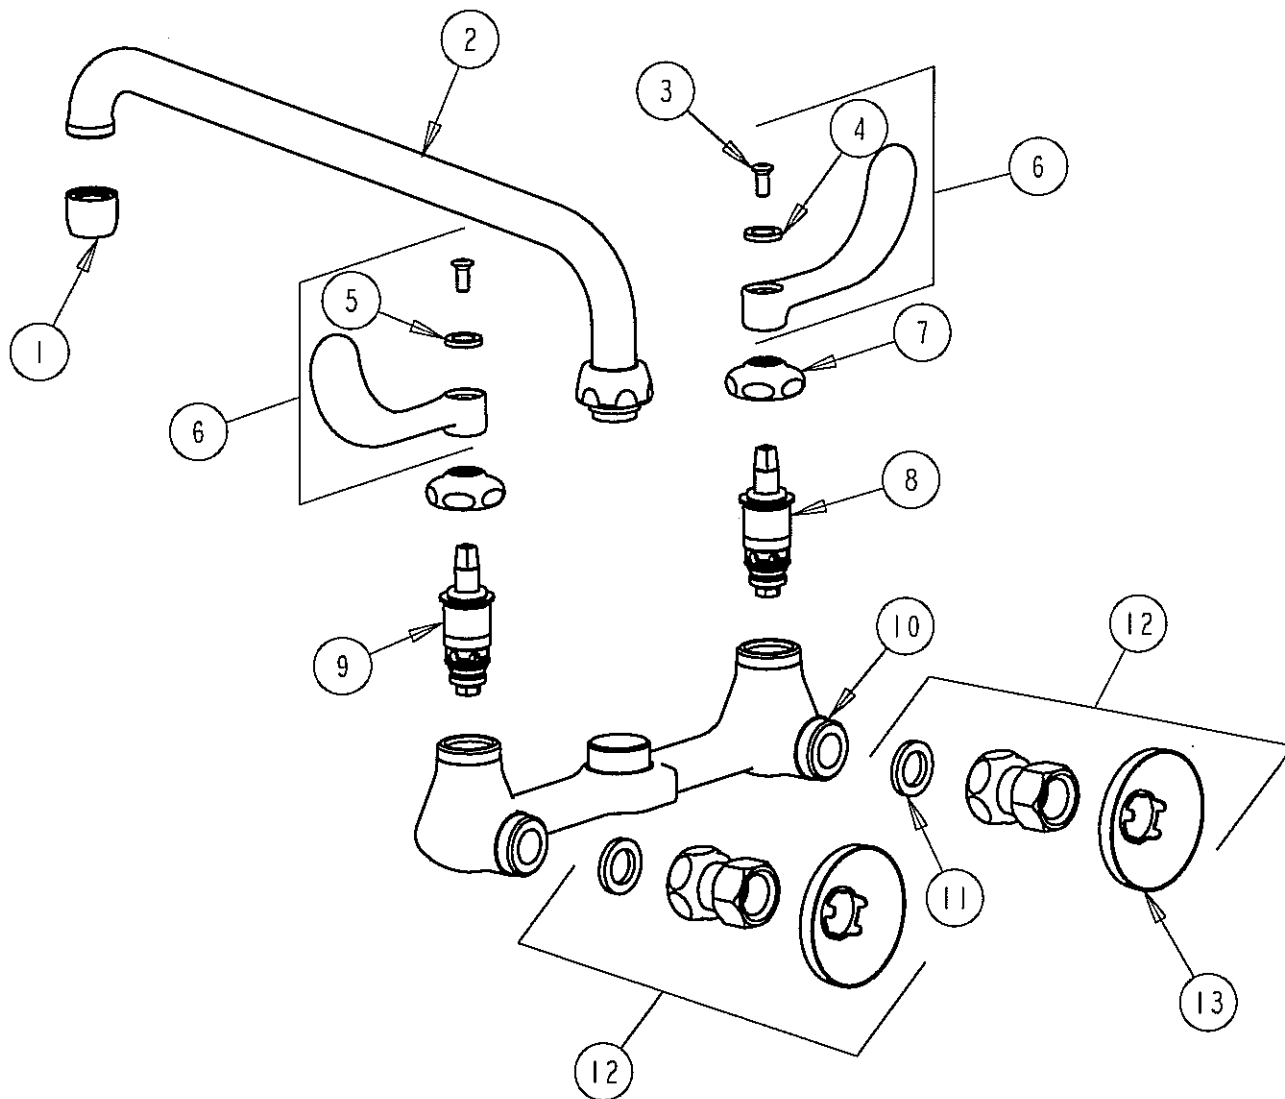

# PARTS LIST

BY: SID  
CHK'D: PT

**CHICAGO FAUCETS**  
Last As Long As The Building

FINISH: AS SPECIFIED  
DATE: 07-02-02

631-L12WXF

ITEM NO.	PART NO.	DESCRIPTION	ITEM NO.	PART NO.	DESCRIPTION
1	E3	SOFTFLO OUTLET	8	1-100XT	QUATURN UNIT (LH)
2	L12	FOR PARTS SEE L12 WITH E3	9	1-099XT	QUATURN UNIT (RH)
3	420-010	SCREW	10	-----	VALVE BODY (NOT SOLD SEPARATELY)
4	633-023	INDEX BUTTON (RED)	11	1-011	WASHER
5	633-123	INDEX BUTTON (BLUE)	12	WXF	ARM ASSEMBLY W/WASHER & FLANGE
6	317-PR	WRISTBLADE HANDLE ASSY.	13	749-016	WALL FLANGE
7	1-214	CAP			