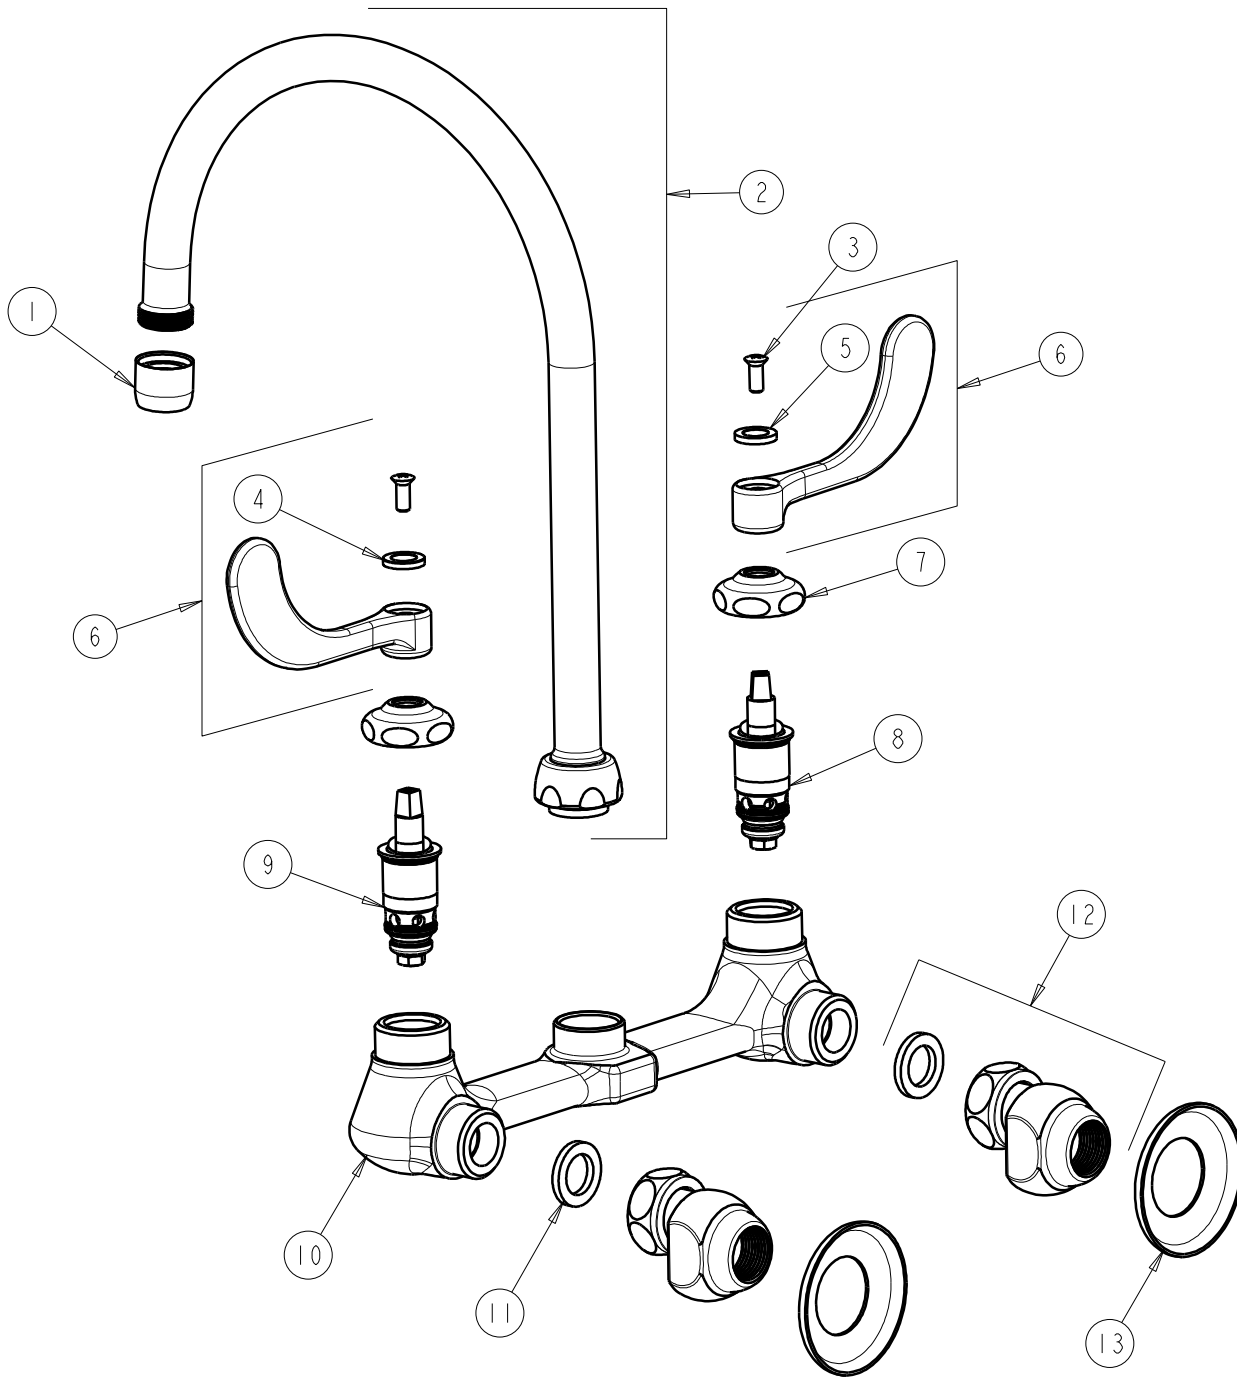

**CHICAGO FAUCETS**  
a Geberit company

2100 South Clearwater Drive  
Des Plaines, IL 60018  
Phone: 847-803-5000  
Fax: 847-803-5454  
www.chicagofaucets.com

**REPAIR PARTS**

FITTING NO.

**631-GN8AE3CP**

SUBMITTED MODEL NO.

ITEM NO.

**FOR TECHNICAL ASSISTANCE**  
1-800-TEC-TRUE (1-800-832-8783)

BY: SID DATE: 05-01-09

CHK: *[Signature]* REV:

ITEM	PART NO.	DESCRIPTION	ITEM	PART NO.	DESCRIPTION
1	E3JKCP	SOFTFLO AERATOR OUTLET	8	1-100XTJKNF	QUATURN UNIT (LH)
2	GN8AE3JKCP	FOR PARTS SEE GN8AE3JKCP	9	1-099XTJKNF	QUATURN UNIT (RH)
3	420-010JKRCF	SCREW, 10-32 UNC PH 1/2	10	-----	VALVE BODY (NOT SOLD SEPARATELY)
4	633-123JKNF	INDEX BUTTON (BLUE)	11	1-011JKNF	WASHER, .97 X .62 X .12
5	633-023JKNF	INDEX BUTTON (RED)	12	GJKCP	'G' ARM (INCLUDES WASHER)
6	317-PRJKCP	HANDLE, 4" WRISTBLADE (PAIR)	13	1-055JKCP	FLANGE
7	1-214JKCP	CAP			