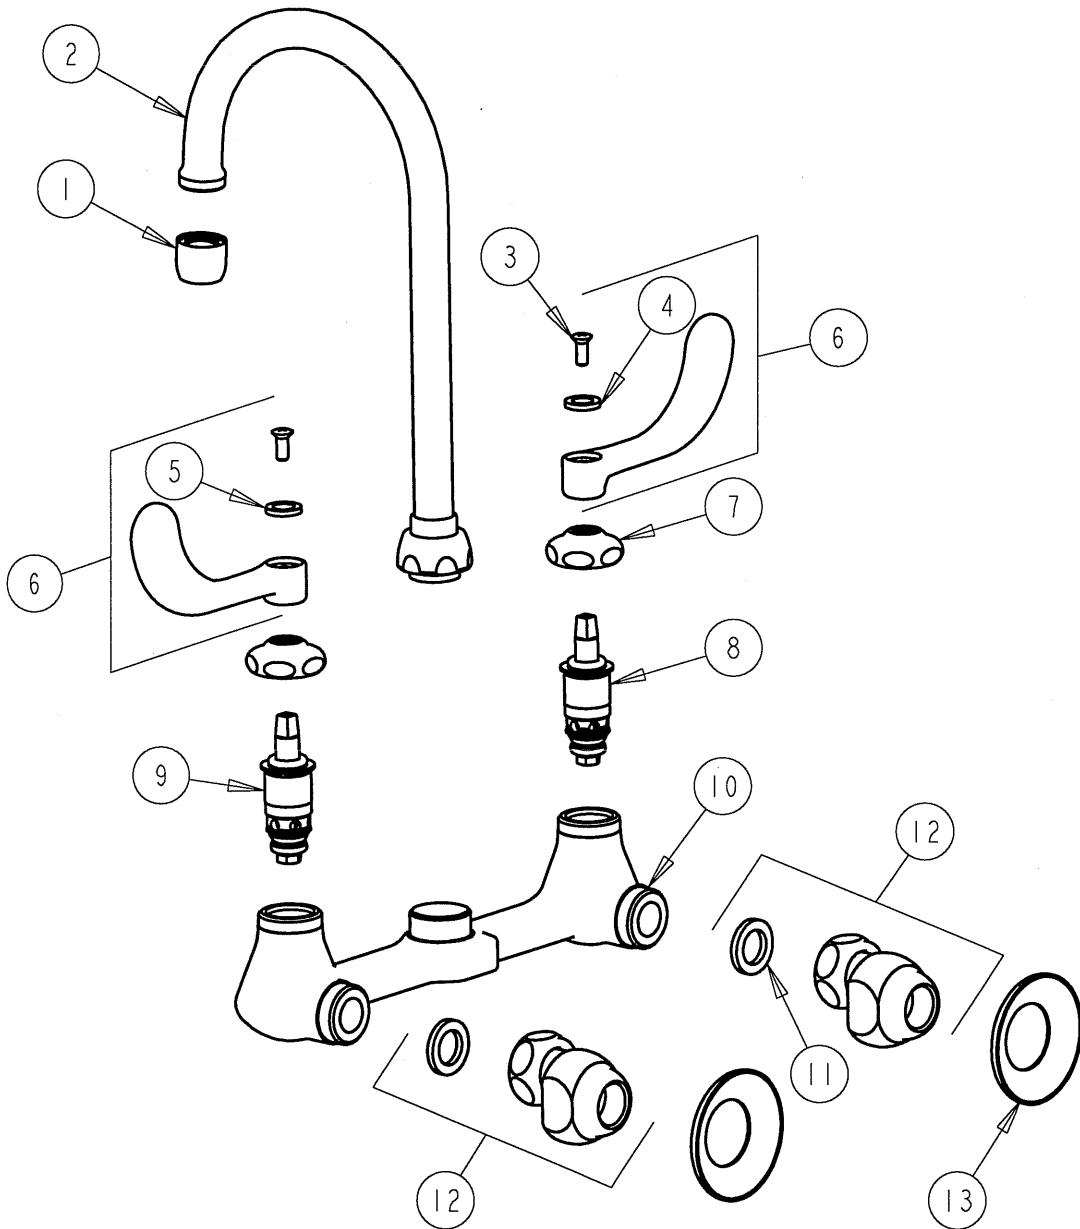

PARTS LIST

BY: SID
CHK'D: SID

CHICAGO FAUCETS
Last As Long As The Building

FINISH:
DATE:

AS SPECIFIED
10-04-02

631-GN2AE3

ITEM NO.	PART NO.	DESCRIPTION	ITEM NO.	PART NO.	DESCRIPTION
1	E3	SOFTFLO OUTLET	8	1-100XT	QUATURN UNIT (LH)
2	GN2A	FOR PARTS SEE GN2A	9	1-099XT	QUATURN UNIT (RH)
3	420-010	SCREW	10	-----	VALVE BODY (NOT SOLD SEPARATELY)
4	633-023	INDEX BUTTON (RED)	11	1-011	WASHER
5	633-123	INDEX BUTTON (BLUE)	12	G	'G' ARM (INCLUDES WASHER)
6	317-PR	WRISTBLADE HANDLE ASSY.	13	1-055	FLANGE
7	1-214	CAP			