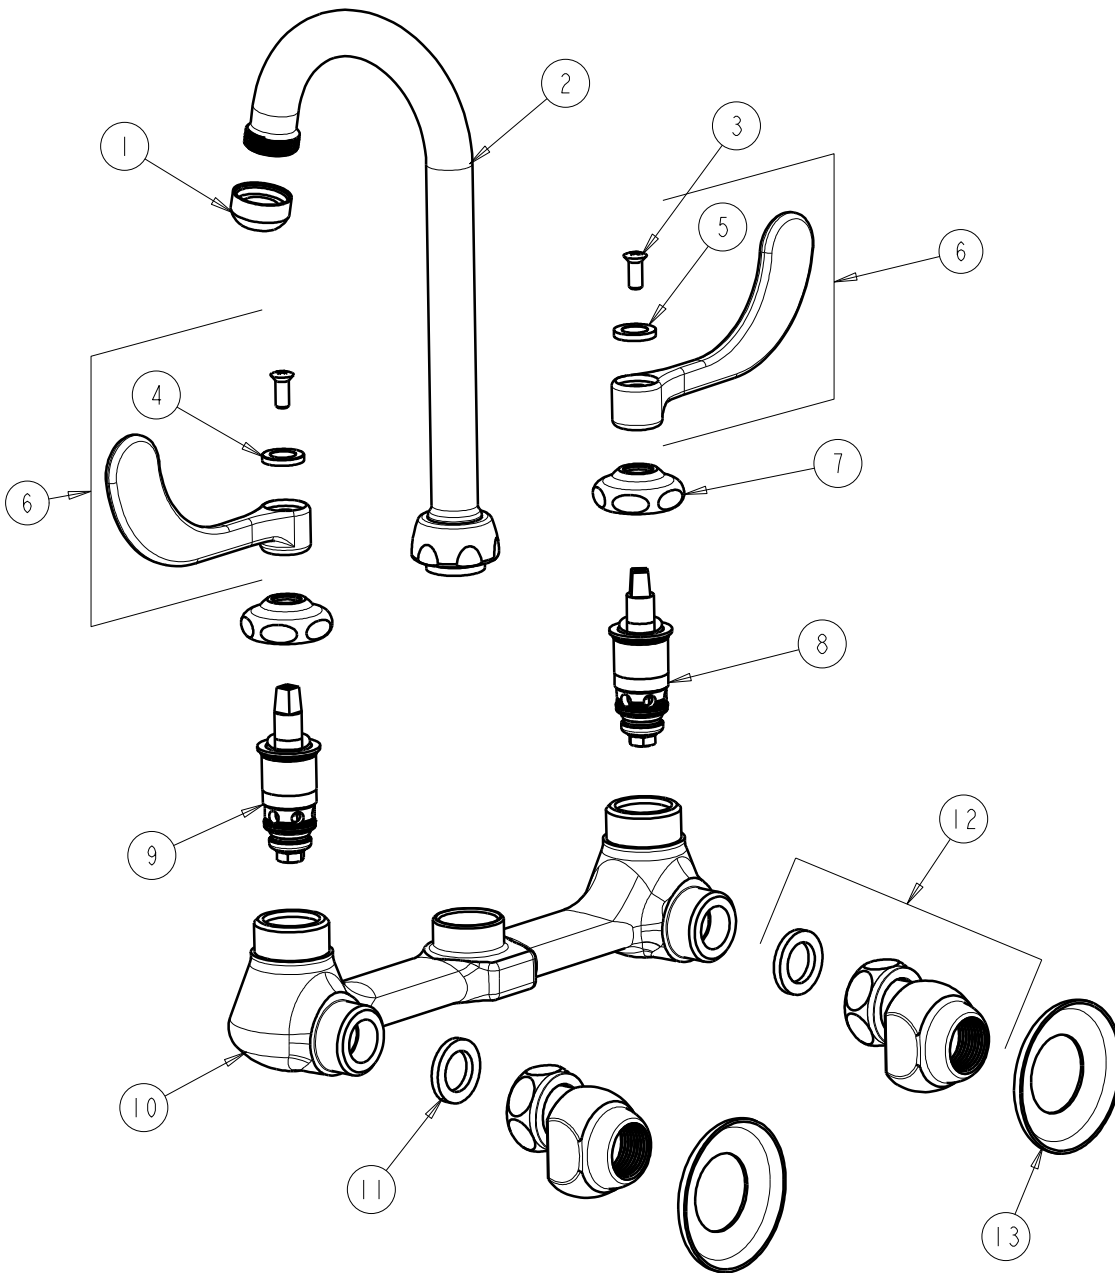

CHICAGO FAUCETS
a Geberit company

2100 South Clearwater Drive
Des Plaines, IL 60018
Phone: 847-803-5000
Fax: 847-803-5454
www.chicagofaucets.com

REPAIR PARTS

FITTING NO.

631-GN1AE1CP

SUBMITTED MODEL NO.

ITEM NO.

FOR TECHNICAL ASSISTANCE
1-800-TEC-TRUE (1-800-832-8783)

BY: SID DATE: 05-01-09

CHK: *[Signature]* REV:

ITEM	PART NO.	DESCRIPTION	ITEM	PART NO.	DESCRIPTION
1	E1JKRCF	QUIXTOP OUTLET	8	1-100XTJKNF	QUATURN UNIT (LH)
2	GN1AJKCP	FOR PARTS SEE GN1AJKCP	9	1-099XTJKNF	QUATURN UNIT (RH)
3	420-010JKRCF	SCREW, 10-32 UNC PH 1/2	10	-----	VALVE BODY (NOT SOLD SEPARATELY)
4	633-123JKNF	INDEX BUTTON (BLUE)	11	1-011JKNF	WASHER, .97 X .62 X .12
5	633-023JKNF	INDEX BUTTON (RED)	12	GJKCP	'G' ARM (INCLUDES WASHER)
6	317-PRJKCP	HANDLE, 4" WRISTBLADE (PAIR)	13	1-055JKCP	FLANGE
7	1-214JKCP	CAP			