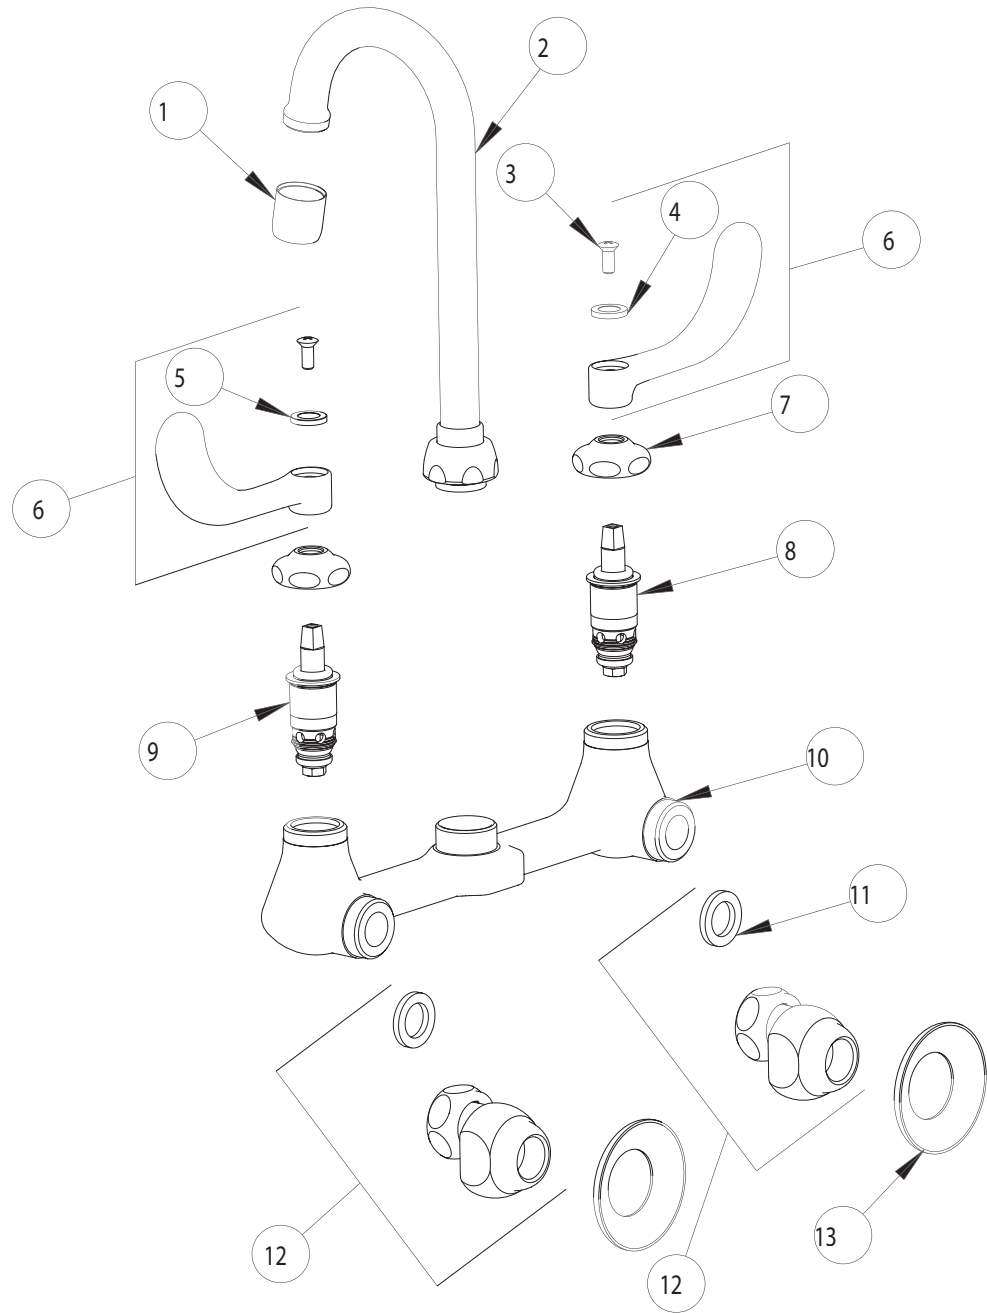

PARTS LIST

BY: SID
CHK'D:

FINISH:
DATE:

AS SPECIFIED
09-14-01

631

| ITEM NO. | PART NO. | DESCRIPTION | ITEM NO. | PART NO. | DESCRIPTION |
|----------|----------|-------------------------|----------|----------|----------------------------------|
| 1 | E3 | SOFTFLO OUTLET | 8 | 1-100XT | QUATURN UNIT (LH) |
| 2 | GN1A | FOR PARTS SEE GN1A | 9 | 1-099XT | QUATURN UNIT (RH) |
| 3 | 420-010 | SCREW | 10 | ----- | VALVE BODY (NOT SOLD SEPARATELY) |
| 4 | 633-023 | INDEX BUTTON (RED) | 11 | 1-011 | WASHER |
| 5 | 633-123 | INDEX BUTTON (BLUE) | 12 | G | 'G' ARM (INCLUDES WASHER) |
| 6 | 317PR | WRISTBLADE HANDLE ASSY. | 13 | 1-055 | FLANGE |
| 7 | 1-214 | CAP | | | |