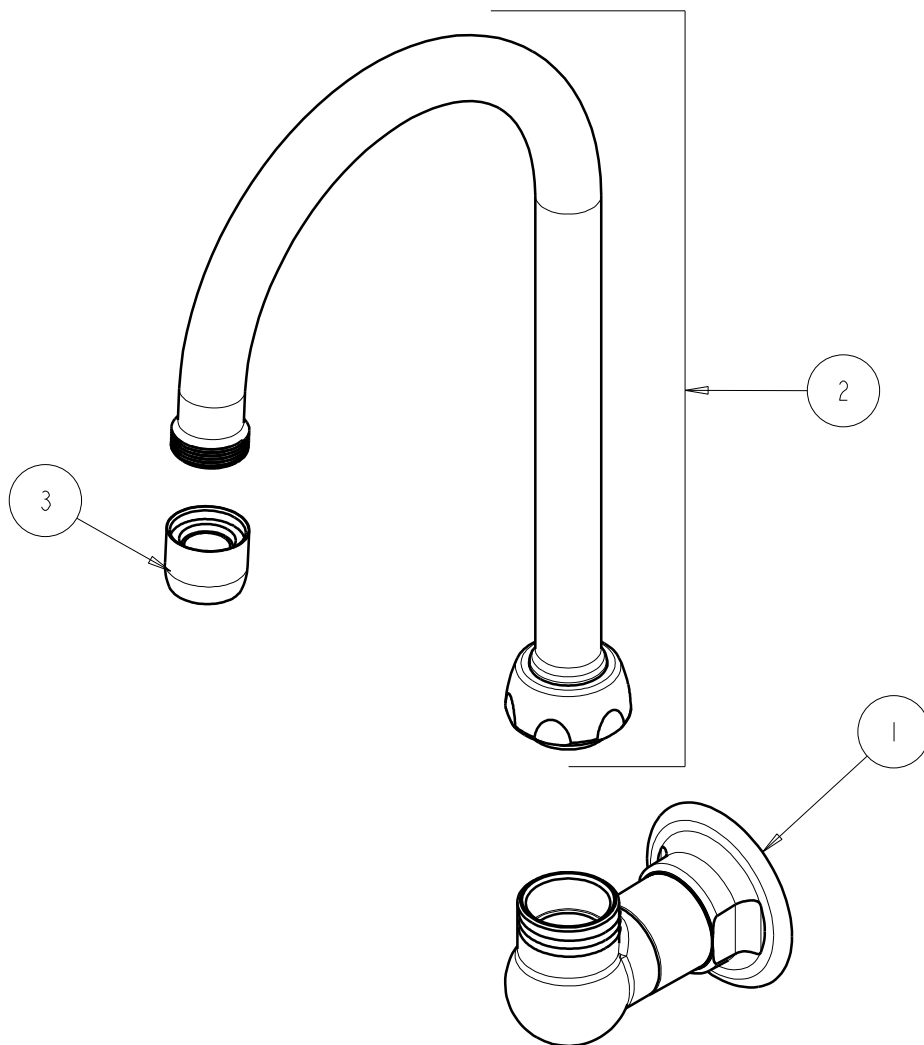

# REPAIR PARTS

BY: SID DATE: 04-22-09

CHK:  REV: 04-27-09

FITTING NO.

**629-GN2AE3CP**

SUBMITTED MODEL NO.

ITEM NO.

**FOR TECHNICAL ASSISTANCE**  
1-800-TEC-TRUE (1-800-832-8783)

ITEM	PART NO.	DESCRIPTION
1	629-LESSSPTCP	SINGLE WATER INLET FITTING
2	GN2AE3JKCP	FOR PARTS SEE GN2AE3JKCP
3	E3JKCP	SOFTFLO AERATOR OUTLET