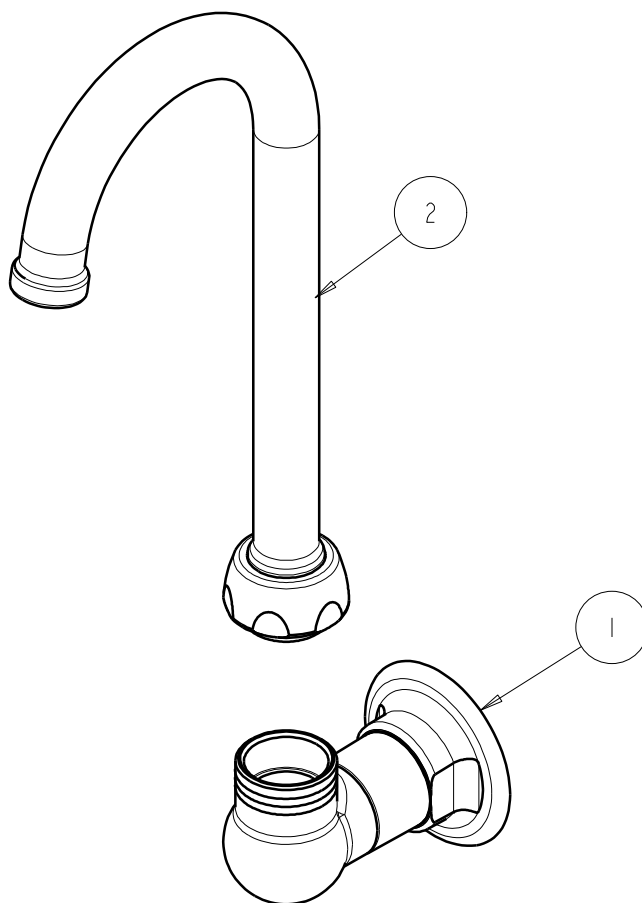

# REPAIR PARTS

BY: SID DATE: 09-14-01

CHK: *JS* REV: 04-27-09

FITTING NO.

**629-CP**

SUBMITTED MODEL NO.

ITEM NO.

**FOR TECHNICAL ASSISTANCE**  
1-800-TEC-TRUE (1-800-832-8783)

ITEM	PART NO.	DESCRIPTION
1	629-LESSSPTCP	SINGLE WATER INLET FITTING
2	GN1JKCP	FOR PARTS SEE GN1JKCP