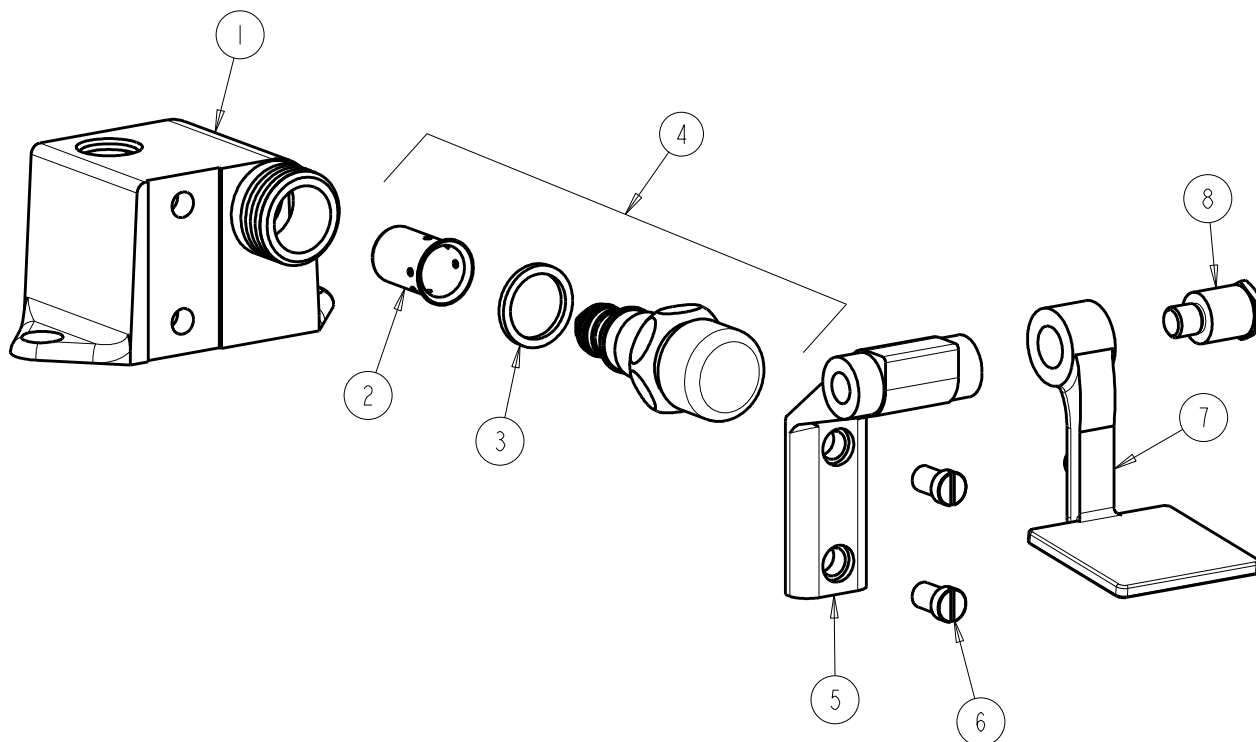

# REPAIR PARTS

BY: JAR DATE: 11-19-07

CHK:  REV: 06-21-11

FITTING NO.

**628-RCF**

SUBMITTED MODEL NO.

ITEM NO.

**FOR TECHNICAL ASSISTANCE**  
1-800-TEC-TRUE (1-800-832-8783)

ITEM	PART NO.	DESCRIPTION
1	----	VALVE BODY (NOT SOLD SEPERATELY)
2	333-075JKNF	DASHPOT
3	1-043JKNF	CAP GASKET
4	628-XJKNF	FOR PARTS SEE 628-X
5	625-060JKRCF	BRACKET
6	625-006JKNF	SCREW
7	625-258JKNF	PEDAL
8	625-061JKRCF	BOLT