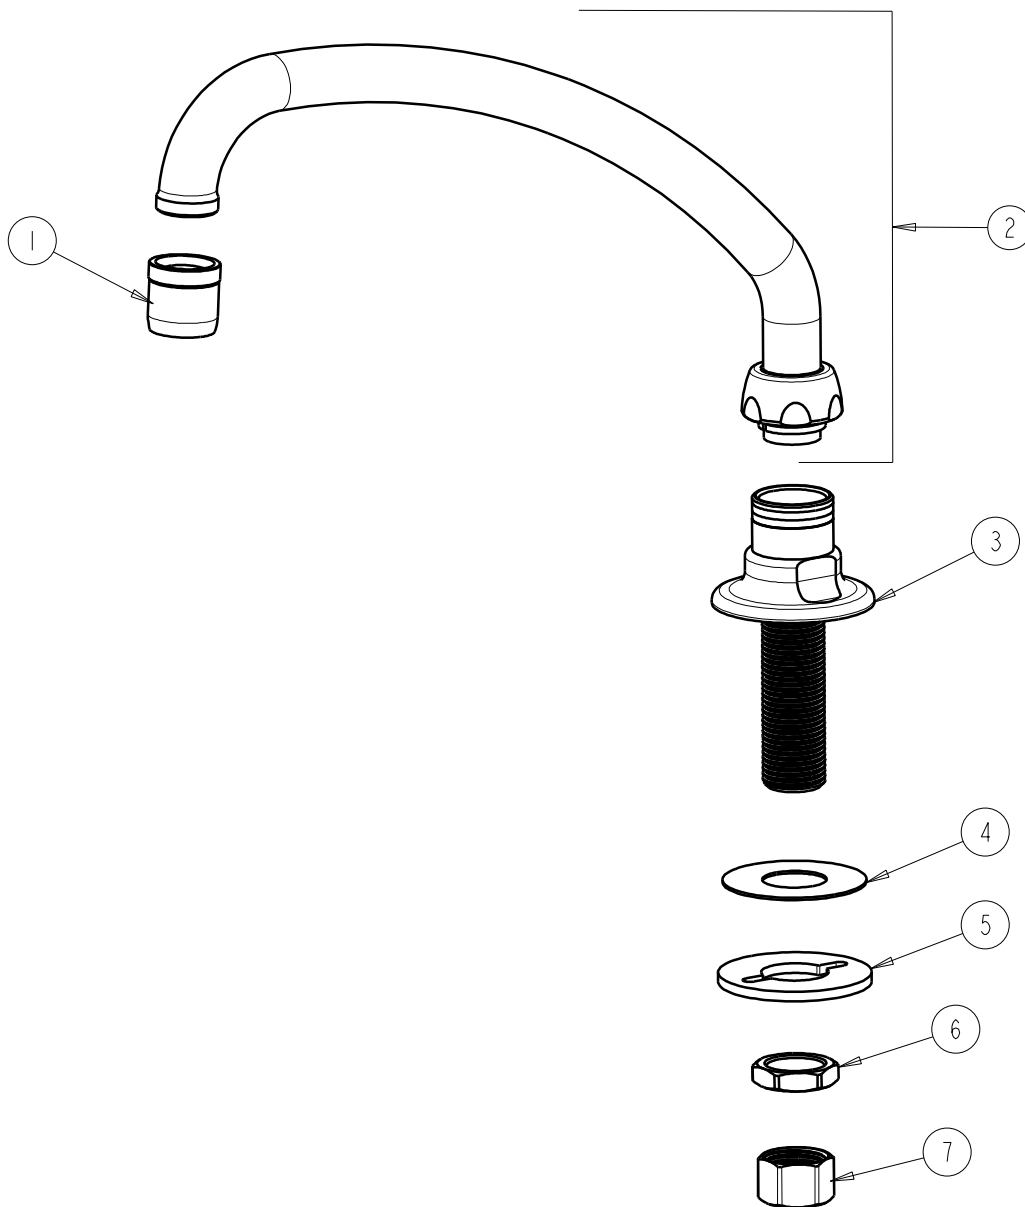

CHICAGO FAUCETS 

a Geberit company

2100 South Clearwater Drive
Des Plaines, IL 60018
Phone: 847-803-5000
Fax: 847-803-5454
www.chicagofaucets.com

REPAIR PARTS

BY: SID DATE: 04-07-09

CHK: *[Signature]* REV:

FITTING NO.

626-L9E29CP

SUBMITTED MODEL NO.

ITEM NO.

FOR TECHNICAL ASSISTANCE
1-800-TEC-TRUE (1-800-832-8783)

ITEM	PART NO.	DESCRIPTION
1	E29JKCP	LAM-A-FLO OUTLET
2	L9E29JKCP	FOR PARTS SEE L9LESSE3JKCP
3	—	SPOUT BASE ASSEMBLY
4	52-007JKNF	WASHER, RUBBER
5	807-112JKNF	WASHER
6	49-004JKRBF	LOCKNUT
7	49-005JKRBF	COUPLING NUT