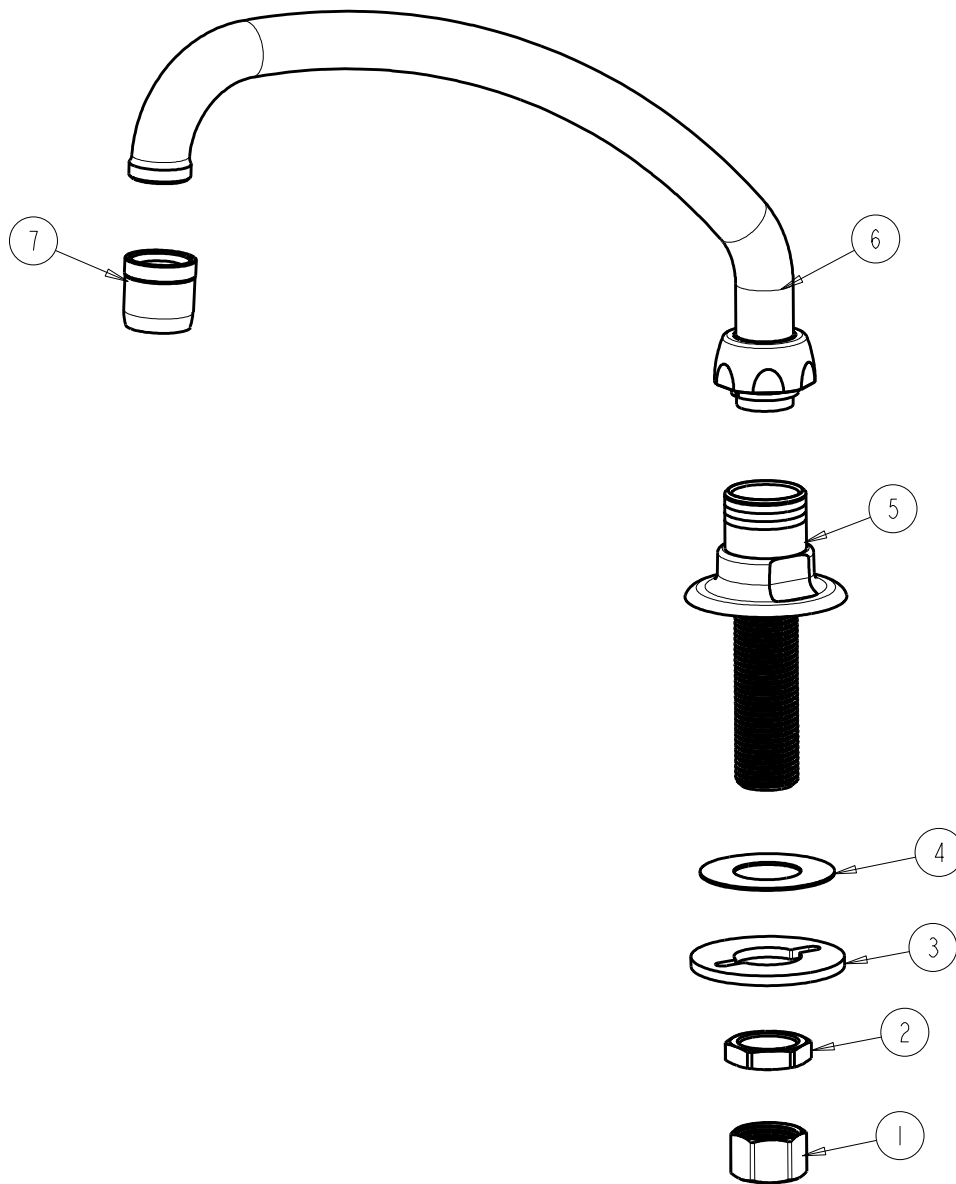

a Geberit company

2100 South Clearwater Drive
Des Plaines, IL 60018
Phone: 847-803-5000
Fax: 847-803-5454
www.chicagofaucets.com

REPAIR PARTS

BY: SID DATE: 10-08-14

CHK: *[Signature]* REV:

FITTING NO.

626-L9E29ABCP

SUBMITTED MODEL NO.

ITEM NO.

FOR TECHNICAL ASSISTANCE
1-800-TEC-TRUE (1-800-832-8783)

ITEM	PART NO.	DESCRIPTION
1	49-005JKRBF	COUPLING NUT
2	49-004JKRBF	LOCKNUT
3	807-112JKNF	WASHER
4	333-103JKNF	RUBBER WASHER
5	-----	SHANK AND FLANGE ASSEMBLY
6	L9LEOJKAB	SPOUT, 9-1/2 C-C
7	E29JKABCP	OUTLET, LAMINAR 2.2 GPM