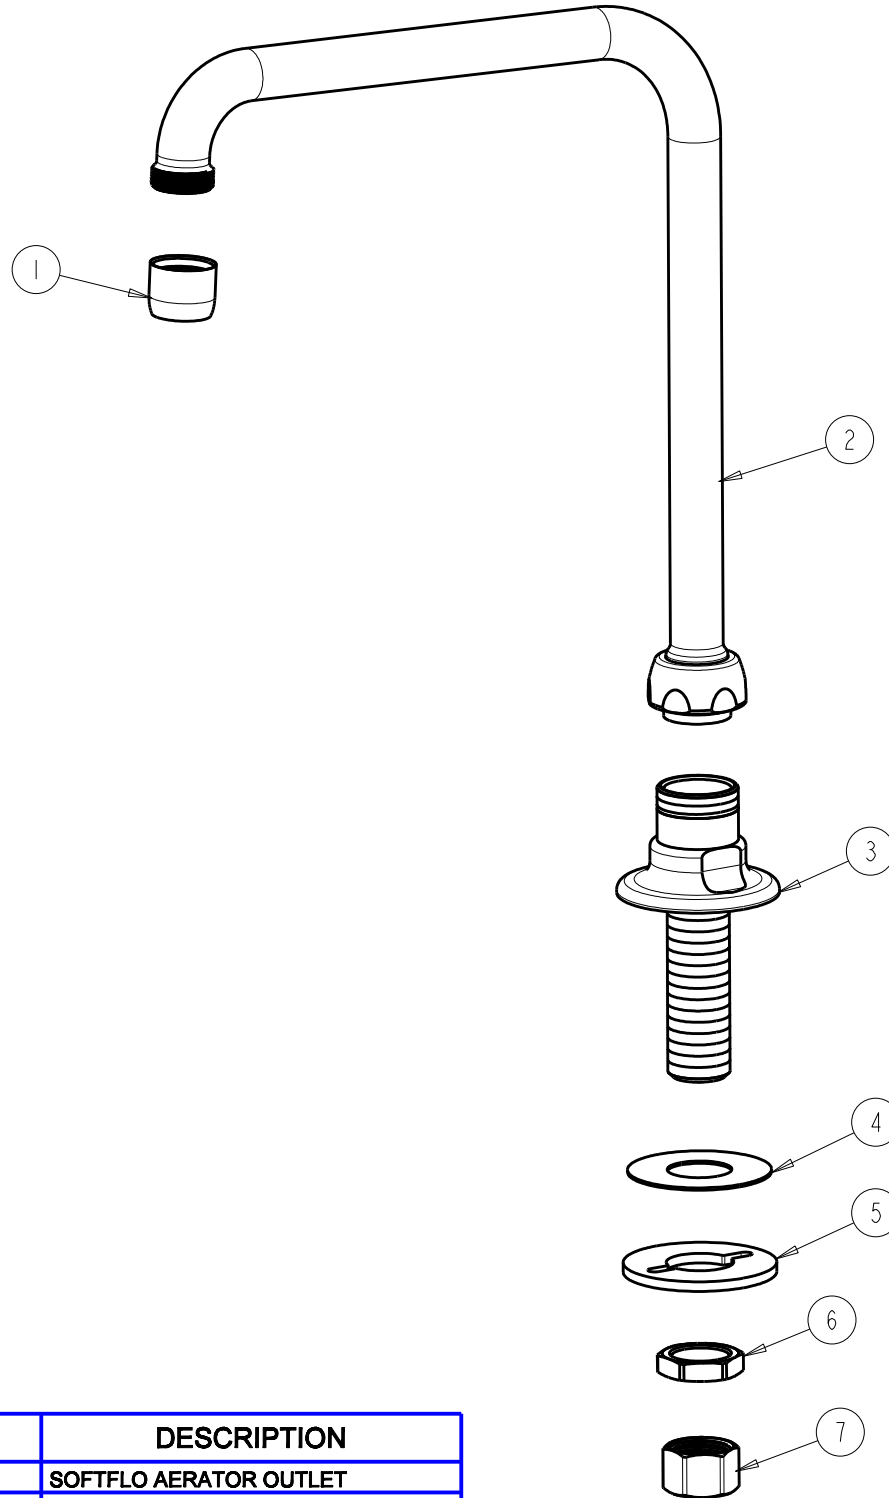

FITTING NO.

**626-HA8CP**

SUBMITTED MODEL NO.

ITEM NO.

**FOR TECHNICAL ASSISTANCE**  
1-800-TEC-TRUE (1-800-832-8783)

ITEM	PART NO.	DESCRIPTION
1	E3JKCP	SOFTFLO AERATOR OUTLET
2	HA8AJKCP	HIGH ARCH SWING SPOUT
3	—	SPOUT BASE ASSEMBLY
4	52-007JKNF	WASHER, RUBBER
5	807-112JKNF	WASHER
6	49-004JKRBF	LOCKNUT
7	49-005JKRBF	COUPLING NUT