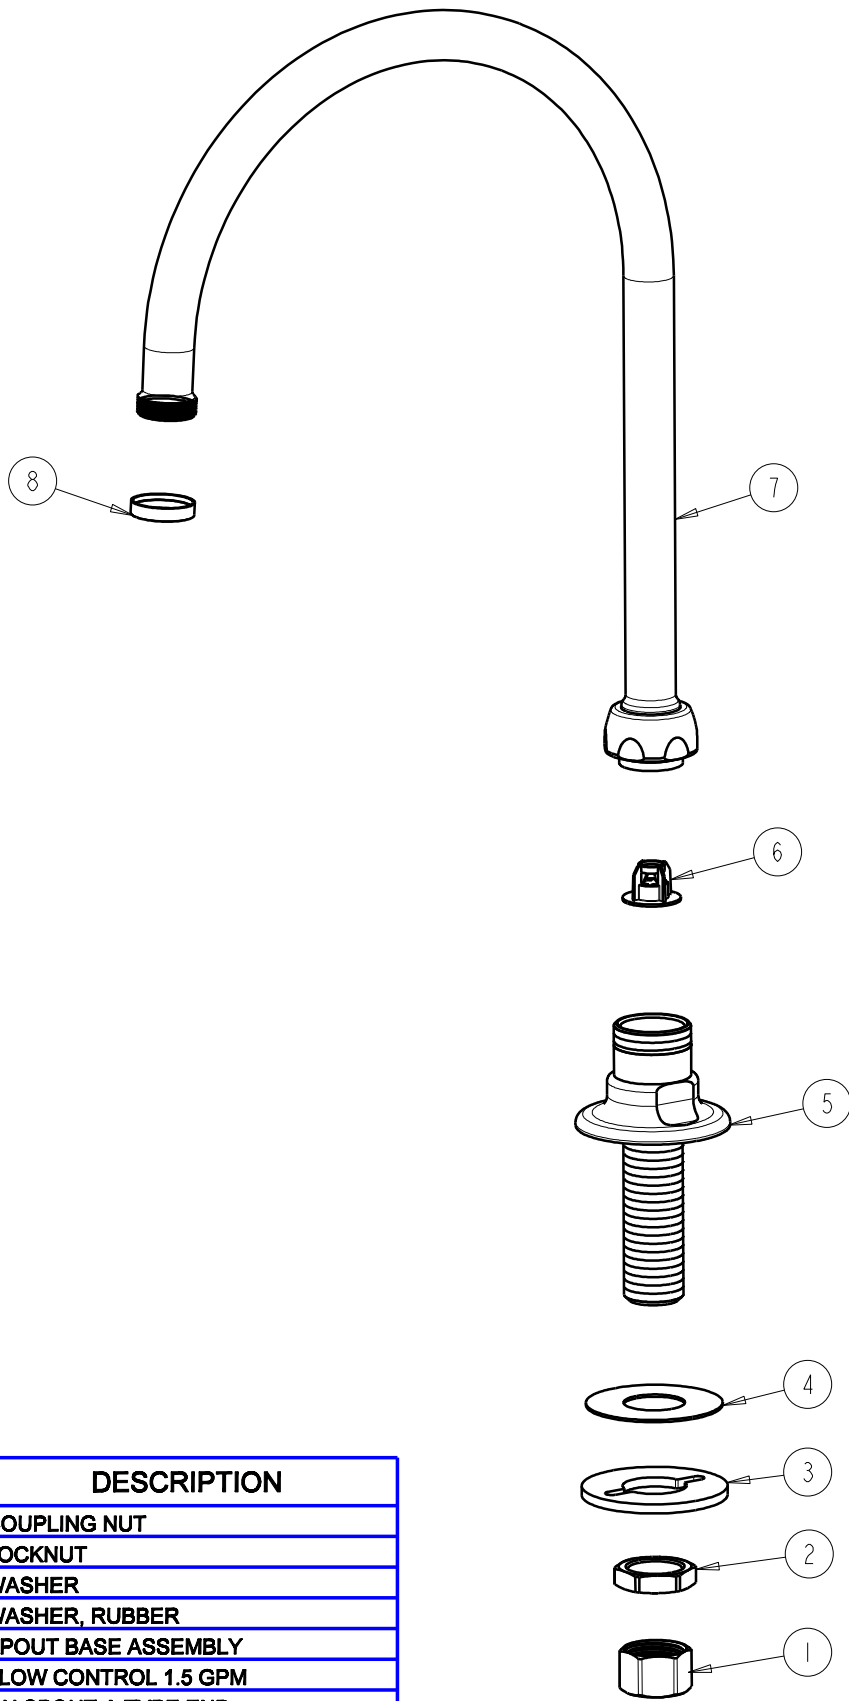

CHICAGO FAUCETS
 a Geberit company

2100 South Clearwater Drive
 Des Plaines, IL 60018
 Phone: 847-803-5000
 Fax: 847-803-5454
 www.chicagofaucets.com

REPAIR PARTS

BY: SID DATE: 09-06-06
 CHK: *[Signature]* REV: 02-16-10

FITTING NO.

626-GN8FCCP

SUBMITTED MODEL NO.

ITEM NO.

FOR TECHNICAL ASSISTANCE
 1-800-TEC-TRUE (1-800-832-8783)

ITEM	PART NO.	DESCRIPTION
1	49-005JKRBF	COUPLING NUT
2	49-004JKRBF	LOCKNUT
3	807-112JKNF	WASHER
4	52-007JKNF	WASHER, RUBBER
5	—	SPOUT BASE ASSEMBLY
6	50-043KJKNF	FLOW CONTROL 1.5 GPM
7	GN8AJKCP	GN SPOUT-A TYPE END
8	1-159JKCP	SPOUT END RING