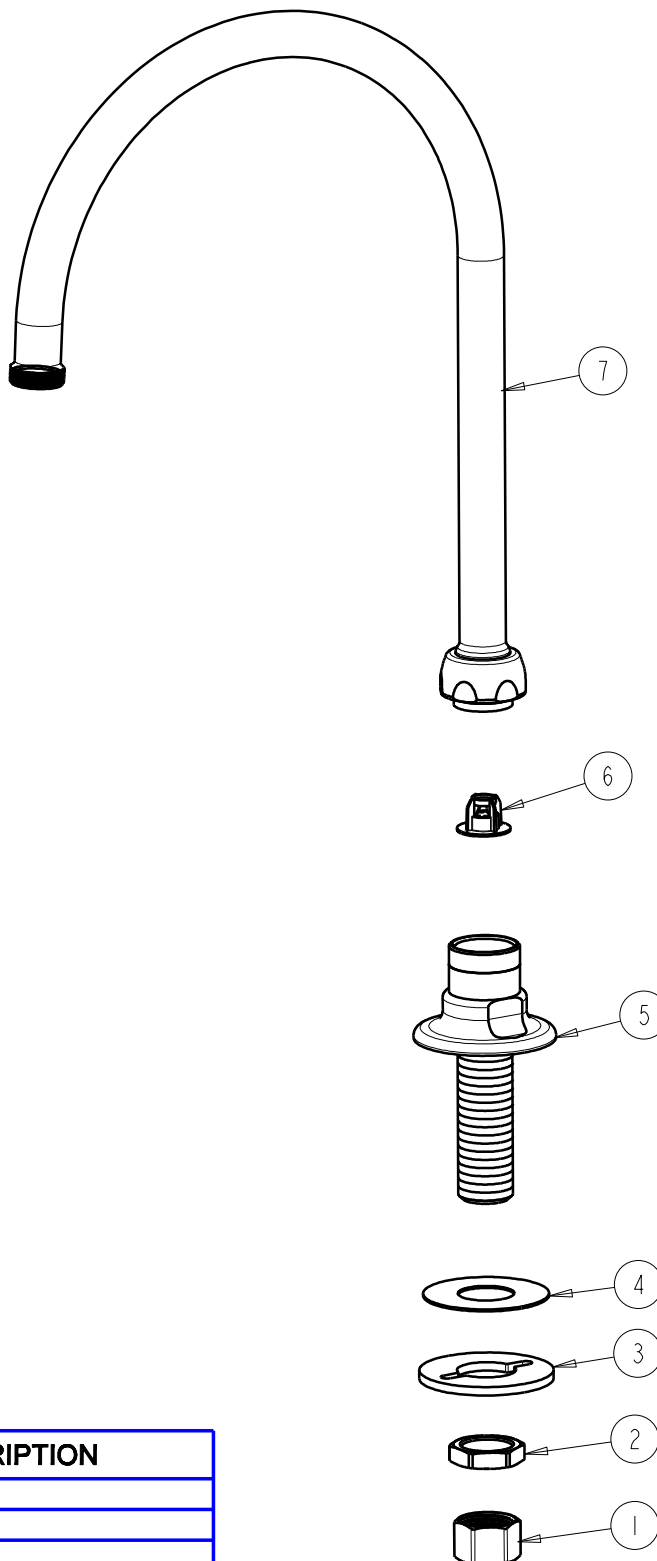

CHICAGO FAUCETS
a Geberit company

2100 South Clearwater Drive
Des Plaines, IL 60018
Phone: 847-803-5000
Fax: 847-803-5454
www.chicagofaucets.com

REPAIR PARTS

FITTING NO.

626-GN8AFCCP

SUBMITTED MODEL NO.

ITEM NO.

BY: SID DATE: 04-07-09

CHK: *[Signature]* REV: 02-16-10

FOR TECHNICAL ASSISTANCE
1-800-TEC-TRUE (1-800-832-8783)

ITEM	PART NO.	DESCRIPTION
1	49-005JKRBF	COUPLING NUT
2	49-004JKRBF	LOCKNUT
3	807-112JKNF	WASHER
4	52-007JKNF	WASHER, RUBBER
5	—	SPOUT BASE ASSEMBLY
6	50-043KJKNF	FLOW CONTROL 1.5 GPM
7	GN8AJKCP	GN SPOUT-A TYPE END