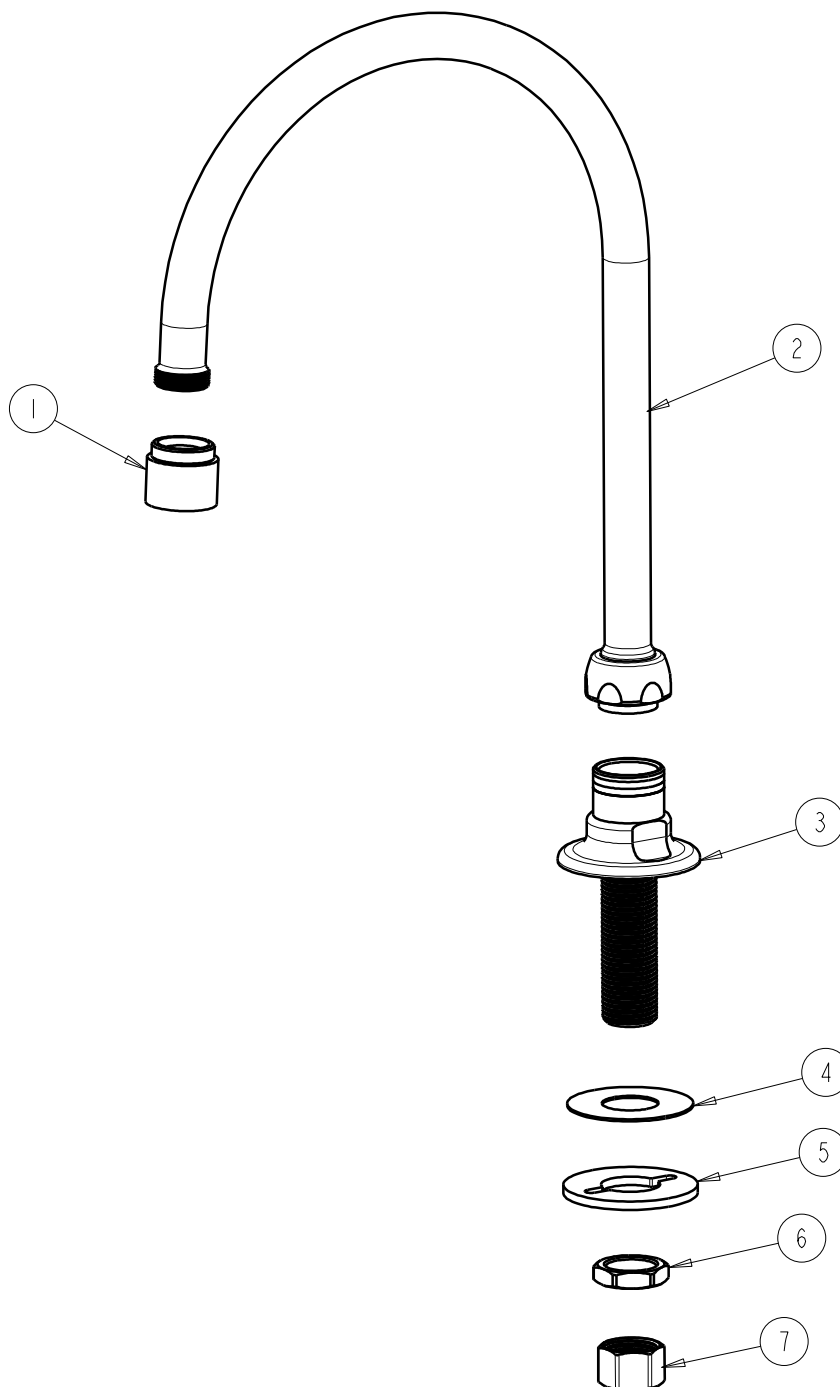

**CHICAGO FAUCETS** 

a Geberit company

2100 South Clearwater Drive  
Des Plaines, IL 60018  
Phone: 847-803-5000  
Fax: 847-803-5454  
www.chicagofaucets.com

**REPAIR PARTS**

BY: SID DATE: 04-07-09

CHK:  REV:

FITTING NO.

**626-GN8AE29VPCP**

SUBMITTED MODEL NO.

ITEM NO.

**FOR TECHNICAL ASSISTANCE**  
1-800-TEC-TRUE (1-800-832-8783)

ITEM	PART NO.	DESCRIPTION
1	E29VPJKCP	LAM A-FLO OUTLET
2	GN8AJKCP	FOR PARTS SEE GN8AJKCP
3	—	SPOUT BASE ASSEMBLY
4	52-007JKNF	WASHER, RUBBER
5	807-112JKNF	WASHER
6	49-004JKRBF	LOCKNUT
7	49-005JKRBF	COUPLING NUT