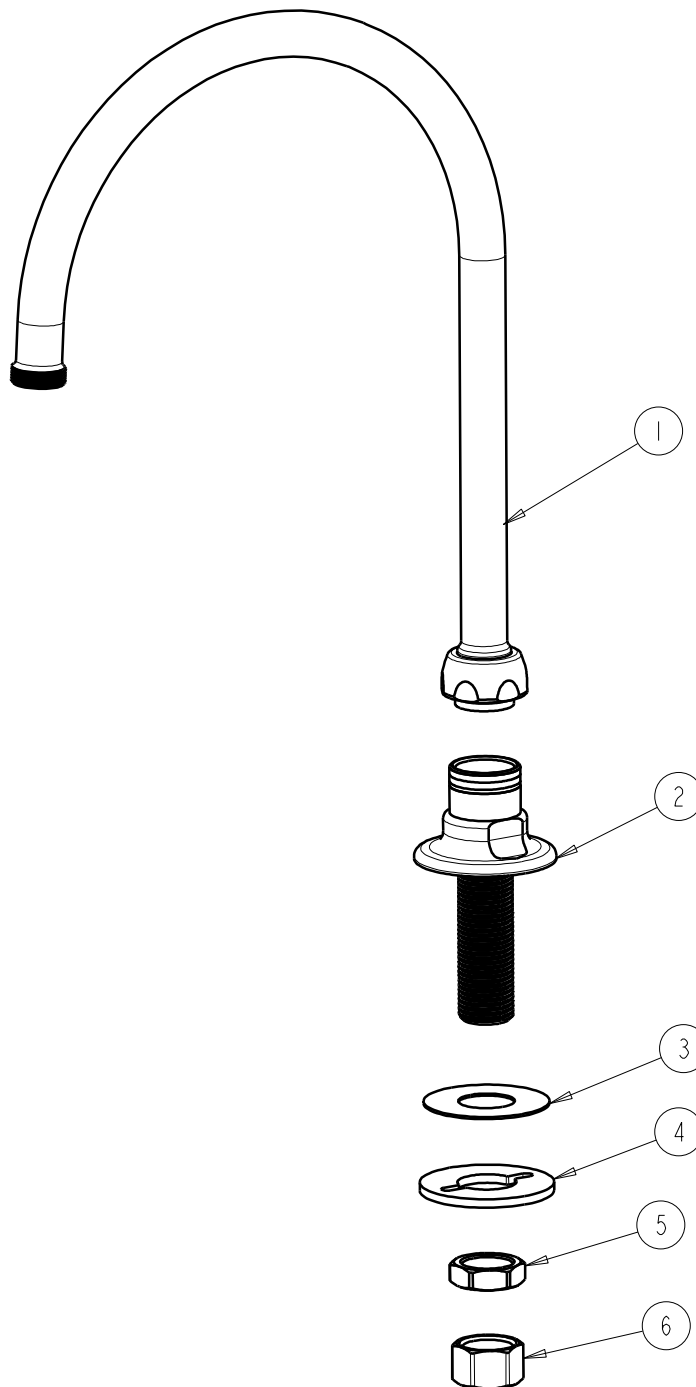

**REPAIR PARTS**

BY: SID DATE: 03-17-09

CHK: *[Signature]* REV:

FITTING NO.

**626-GN8ACP**

SUBMITTED MODEL NO.

ITEM NO.

ITEM	PART NO.	DESCRIPTION
1	GN8AJKCP	FOR PARTS SEE GN8AJKCP
2	—	SPOUT BASE ASSEMBLY
3	52-007JKNF	WASHER, RUBBER
4	807-112JKNF	WASHER
5	49-004JKRBF	LOCKNUT
6	49-005JKRBF	COUPLING NUT