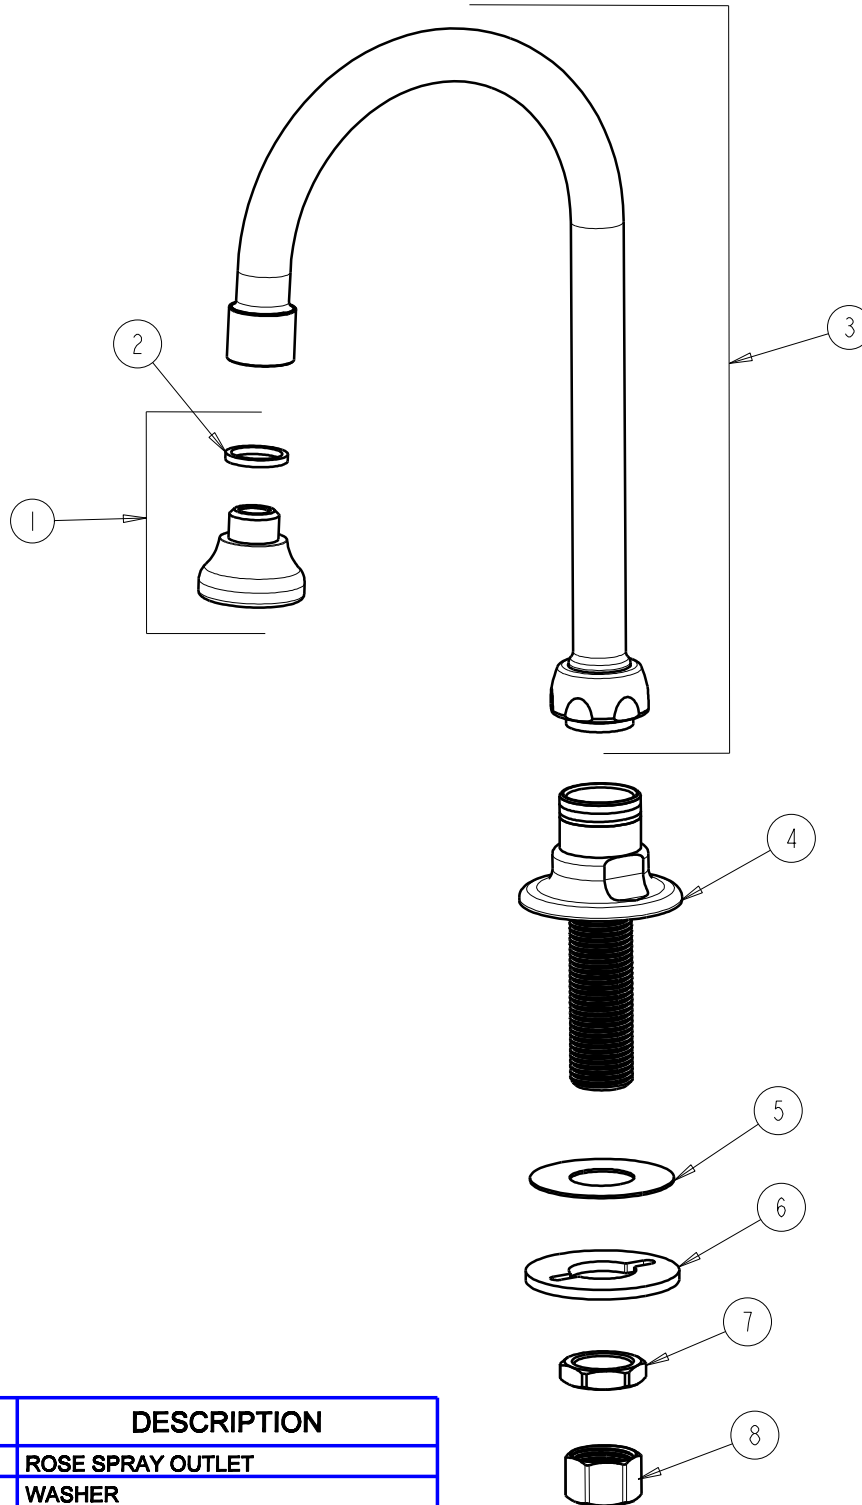

CHICAGO FAUCETS
a Geberit company

2100 South Clearwater Drive
Des Plaines, IL 60018
Phone: 847-803-5000
Fax: 847-803-5454
www.chicagofaucets.com

REPAIR PARTS

FITTING NO.

626-GN2BE4CP

SUBMITTED MODEL NO.

ITEM NO.

FOR TECHNICAL ASSISTANCE
1-800-TEC-TRUE (1-800-832-8783)

BY: SID DATE: 03-28-06

CHK: *[Signature]* REV: 04-08-09

ITEM	PART NO.	DESCRIPTION
1	E4JKCP	ROSE SPRAY OUTLET
2	229-003JKNF	WASHER
3	GN2BE4JKCP	FOR PARTS SEE GN2BE4JKCP
4	—	SPOUT BASE ASSEMBLY
5	52-007JKNF	WASHER, RUBBER
6	807-112JKNF	WASHER
7	49-004JKRBF	LOCKNUT
8	49-005JKRBF	COUPLING NUT