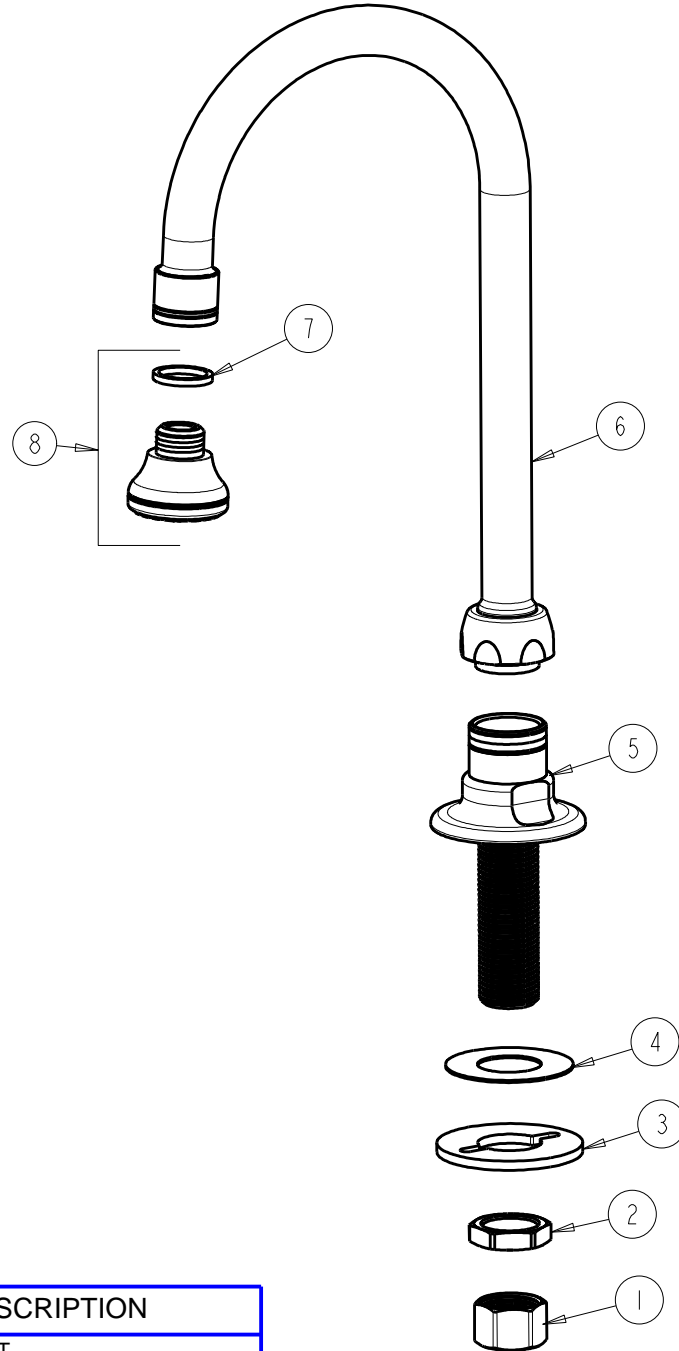

# REPAIR PARTS

BY: JAR DATE: 10-21-11

CHK: *[Signature]* REV: 10-08-14

FITTING NO.

626-GN2BE4ABCP

SUBMITTED MODEL NO.

ITEM NO.

ITEM	PART NO.	DESCRIPTION
1	49-005JKRBF	COUPLING NUT
2	49-004JKRBF	LOCKNUT
3	807-112JKNF	WASHER
4	333-103JKNF	RUBBER WASHER
5	-----	FLANGE
6	GN2BJKABCP	SPOUT, GN B TYPE END 5-1/4" C-C
7	229-003JKABNF	WASHER
8	E4JKABCP	OUTLET, ROSE SPRAY 1.5 GPM