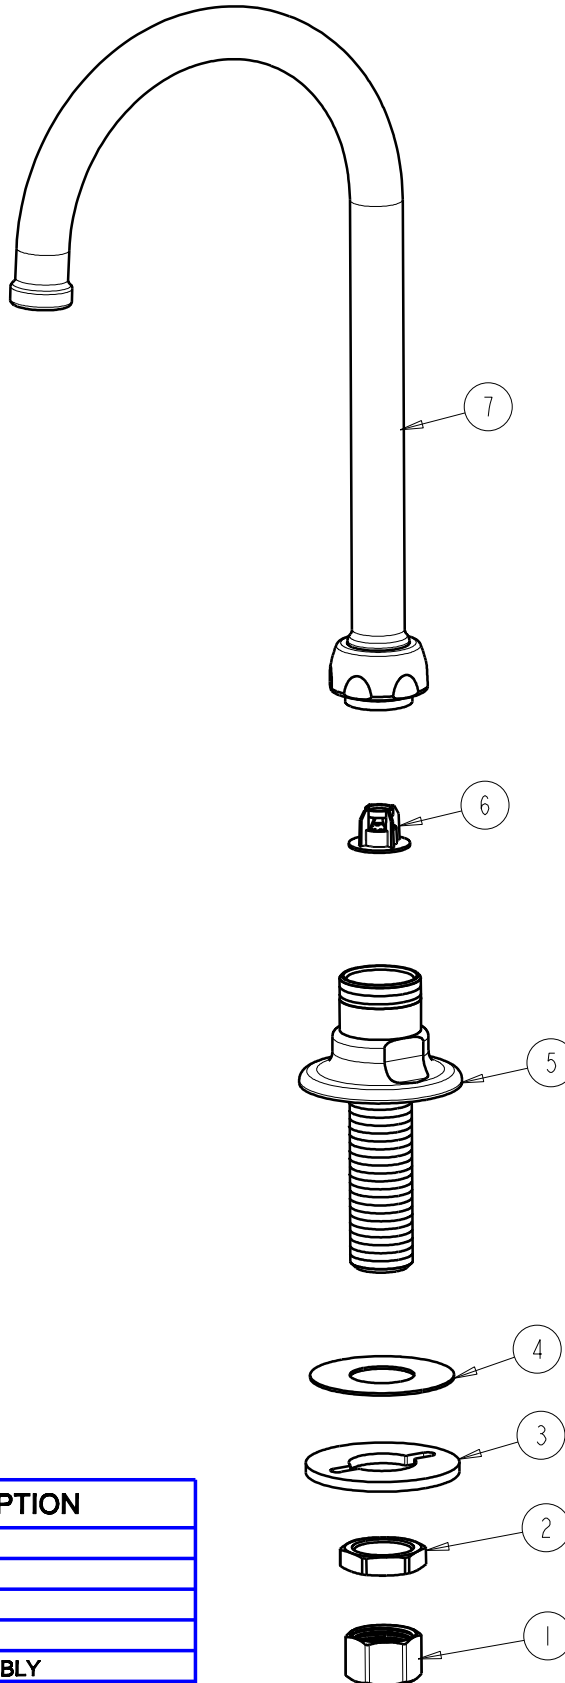

CHICAGO FAUCETS
 a Geberit company

2100 South Clearwater Drive
 Des Plaines, IL 60018
 Phone: 847-803-5000
 Fax: 847-803-5454
 www.chicagofaucets.com

REPAIR PARTS

FITTING NO.

626-FCCP

SUBMITTED MODEL NO.

BY: SID

DATE: 01-29-97

CHK: *JS*

REV: 02-16-10

ITEM NO.

FOR TECHNICAL ASSISTANCE
 1-800-TEC-TRUE (1-800-832-8783)

ITEM	PART NO.	DESCRIPTION
1	49-005JKRBF	COUPLING NUT
2	49-004JKRBF	LOCKNUT
3	807-112JKNF	WASHER
4	52-007JKNF	WASHER, RUBBER
5	—	SPOUT BASE ASSEMBLY
6	50-043KJKNF	FLOW CONTROL 1.5 GPM
7	GN2JKCP	GN SPOUT PLAIN END