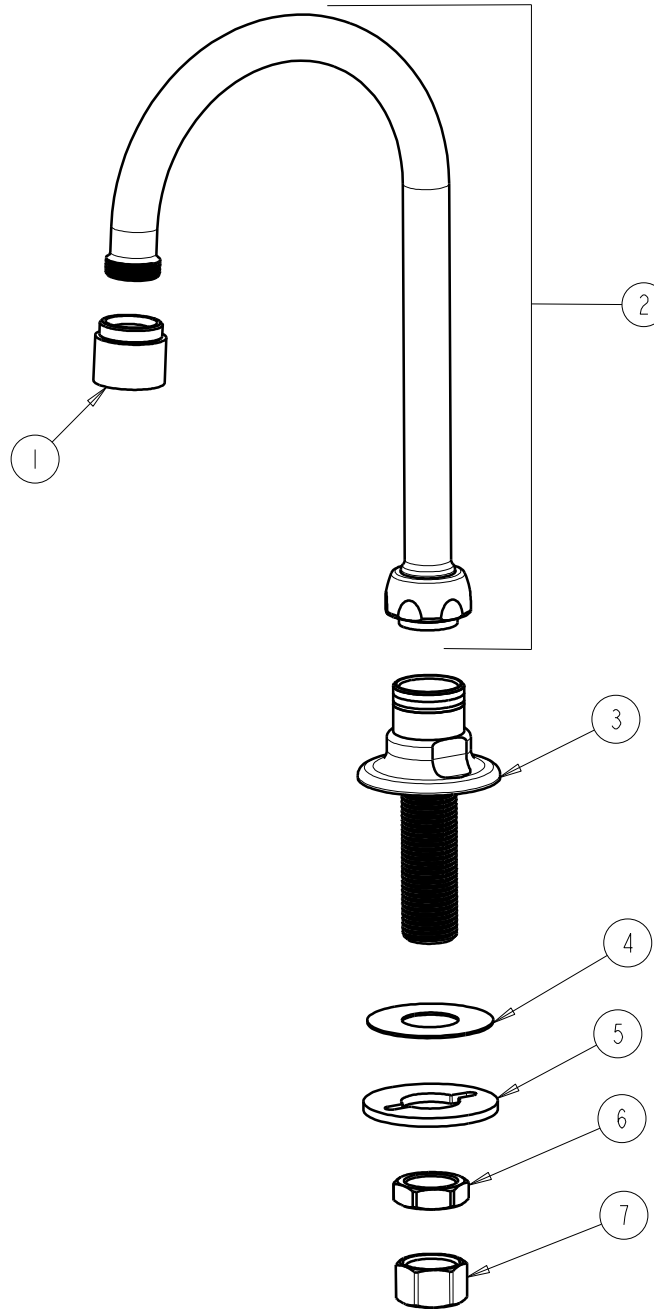

CHICAGO FAUCETS 

a Geberit company

2100 South Clearwater Drive
Des Plaines, IL 60018
Phone: 847-803-5000
Fax: 847-803-5454
www.chicagofaucets.com

REPAIR PARTS

BY: SID DATE: 03-10-09

CHK: *[Signature]* REV:

FITTING NO.

626-E29VPCP

SUBMITTED MODEL NO.

ITEM NO.

FOR TECHNICAL ASSISTANCE
1-800-TEC-TRUE (1-800-832-8783)

ITEM	PART NO.	DESCRIPTION
1	E29VPJKCP	LAM A-FLO OUTLET
2	GN2AE29VPJKCP	FOR PARTS SEE GN2AE29VPJKCP
3	—	SPOUT BASE ASSEMBLY
4	52-007JKNF	WASHER, RUBBER
5	807-112JKNF	WASHER
6	49-004JKRBF	LOCKNUT
7	49-005JKRBF	COUPLING NUT