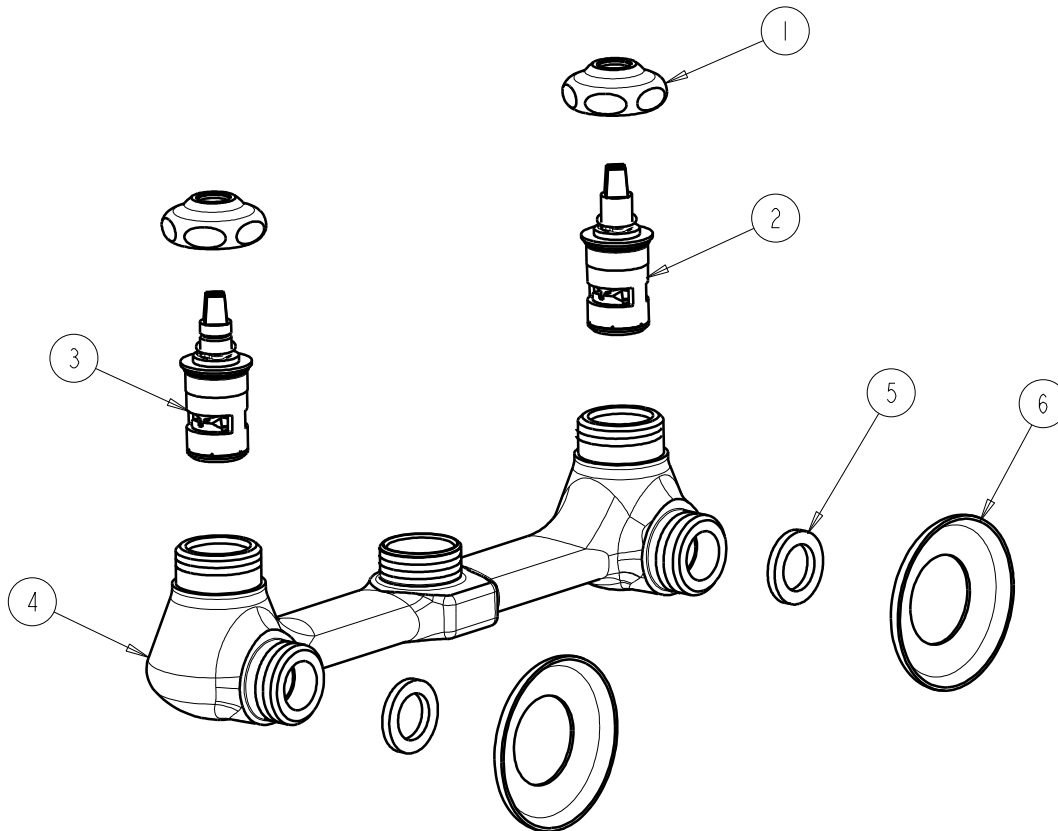

BY: SID

DATE: 02-25-09

CHK: *[Signature]*

REV:

ITEM NO.

FOR TECHNICAL ASSISTANCE
1-800-TEC-TRUE (1-800-832-8783)

ITEM	PART NO.	DESCRIPTION
1	1-214JKCP	CAP
2	1-100XKJKNF	LH CERAMIC QUATURN UNIT
3	1-099XKJKNF	RH CERAMIC QUATURN UNIT
4	---	VALVE BODY (NOT SOLD SEPARATELY)
5	1-011JKNF	WASHER, .97 X .62 X .12
6	1-055JKCP	FLANGE