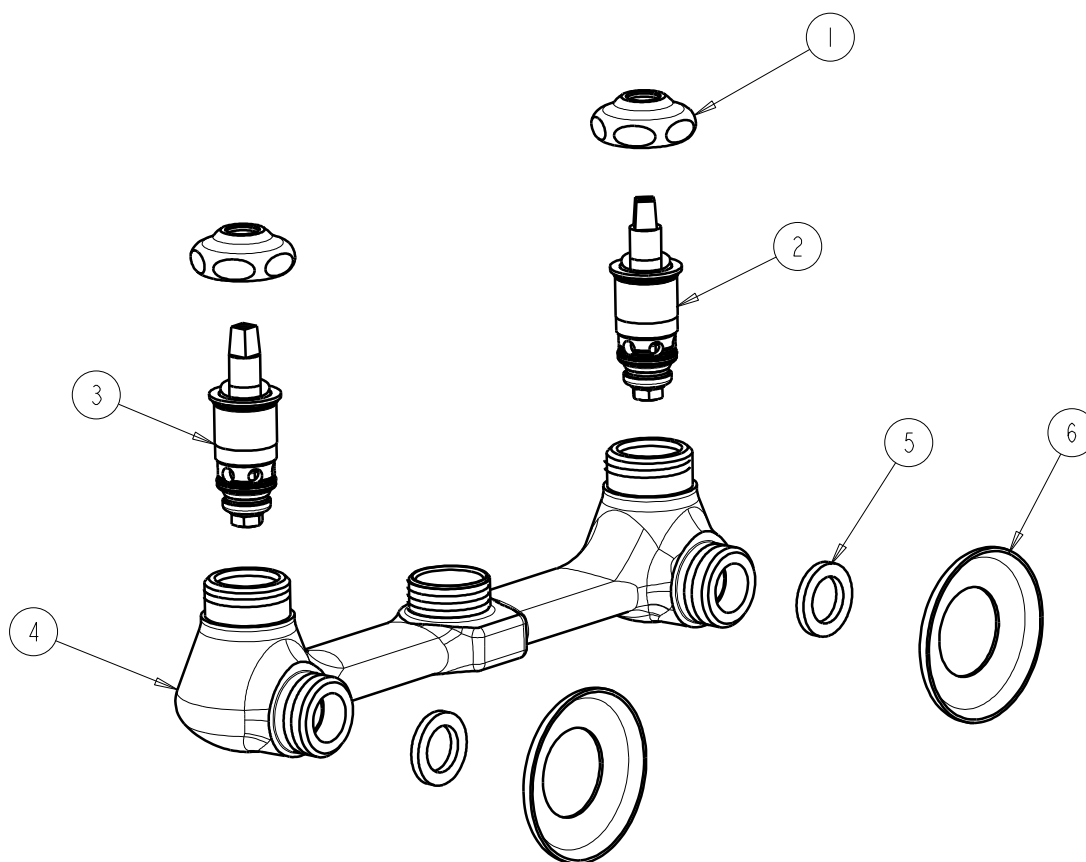

**CHICAGO
FAUCETS** 

a Geberit company

2100 South Clearwater Drive
Des Plaines, IL 60018
Phone: 847-803-5000
Fax: 847-803-5454
www.chicagofaucets.com

REPAIR PARTS

BY: SID DATE: 03-27-06

CHK: *[Signature]* REV: 02-25-09

FITTING NO.

540-LDLESSSPTHDLARMCP

SUBMITTED MODEL NO.

ITEM NO.

FOR TECHNICAL ASSISTANCE
1-800-TEC-TRUE (1-800-832-8783)

ITEM	PART NO.	DESCRIPTION
1	1-214JKCP	CAP
2	1-100XTJKNF	QUATURN UNIT (LH)
3	1-099XTJKNF	QUATURN UNIT (RH)
4	----	VALVE BODY (NOT SOLD SEPARATELY)
5	1-011JKNF	WASHER, .97 X .62 X .12
6	1-055JKCP	FLANGE