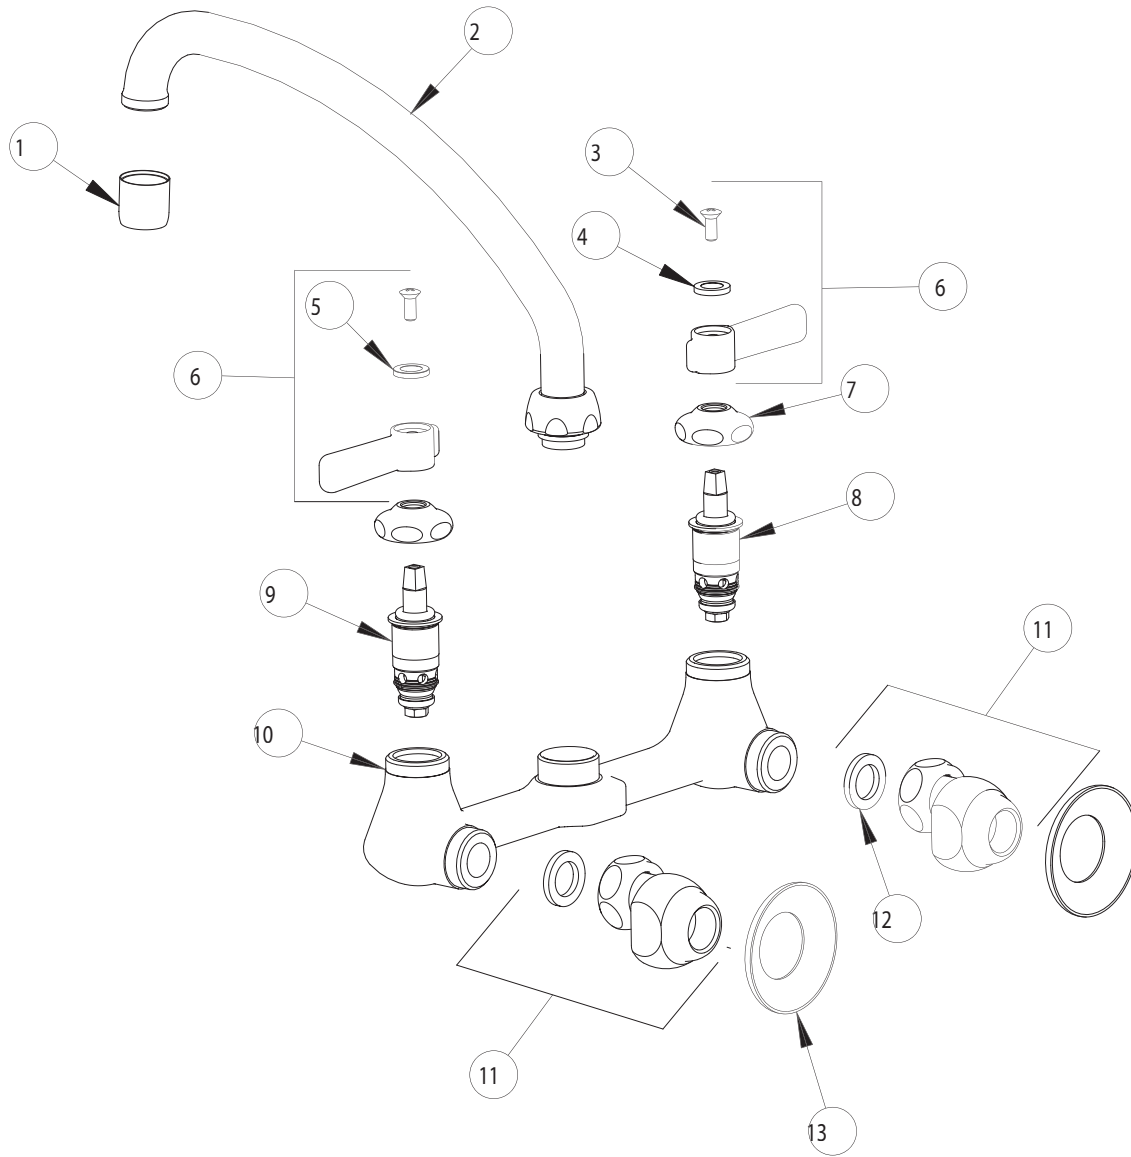

PARTS LIST

BY: SID
CHK'D:

FINISH:
DATE:

AS SPECIFIED
09-06-01

540-LDL9

ITEM NO.	PART NO.	DESCRIPTION	ITEM NO.	PART NO.	DESCRIPTION
1	E3	SOFTFLO OUTLET	8	1-100XT	QUATURN UNIT (LH)
2	L9	FOR PARTS SEE L9 WITH E3	9	1-099XT	QUATURN UNIT (RH)
3	420-010	SCREW	10	-----	VALVE BODY (NOT SOLD SEPARATELY)
4	633-023	INDEX BUTTON (RED)	11	'G'	ARM ASSEMBLY WITH WASHER
5	633-123	INDEX BUTTON (BLUE)	12	1-011	WASHER
6	369PR	LEVER HANDLE ASSEMBLY	13	1-055	FLANGE
7	1-214	CAP			