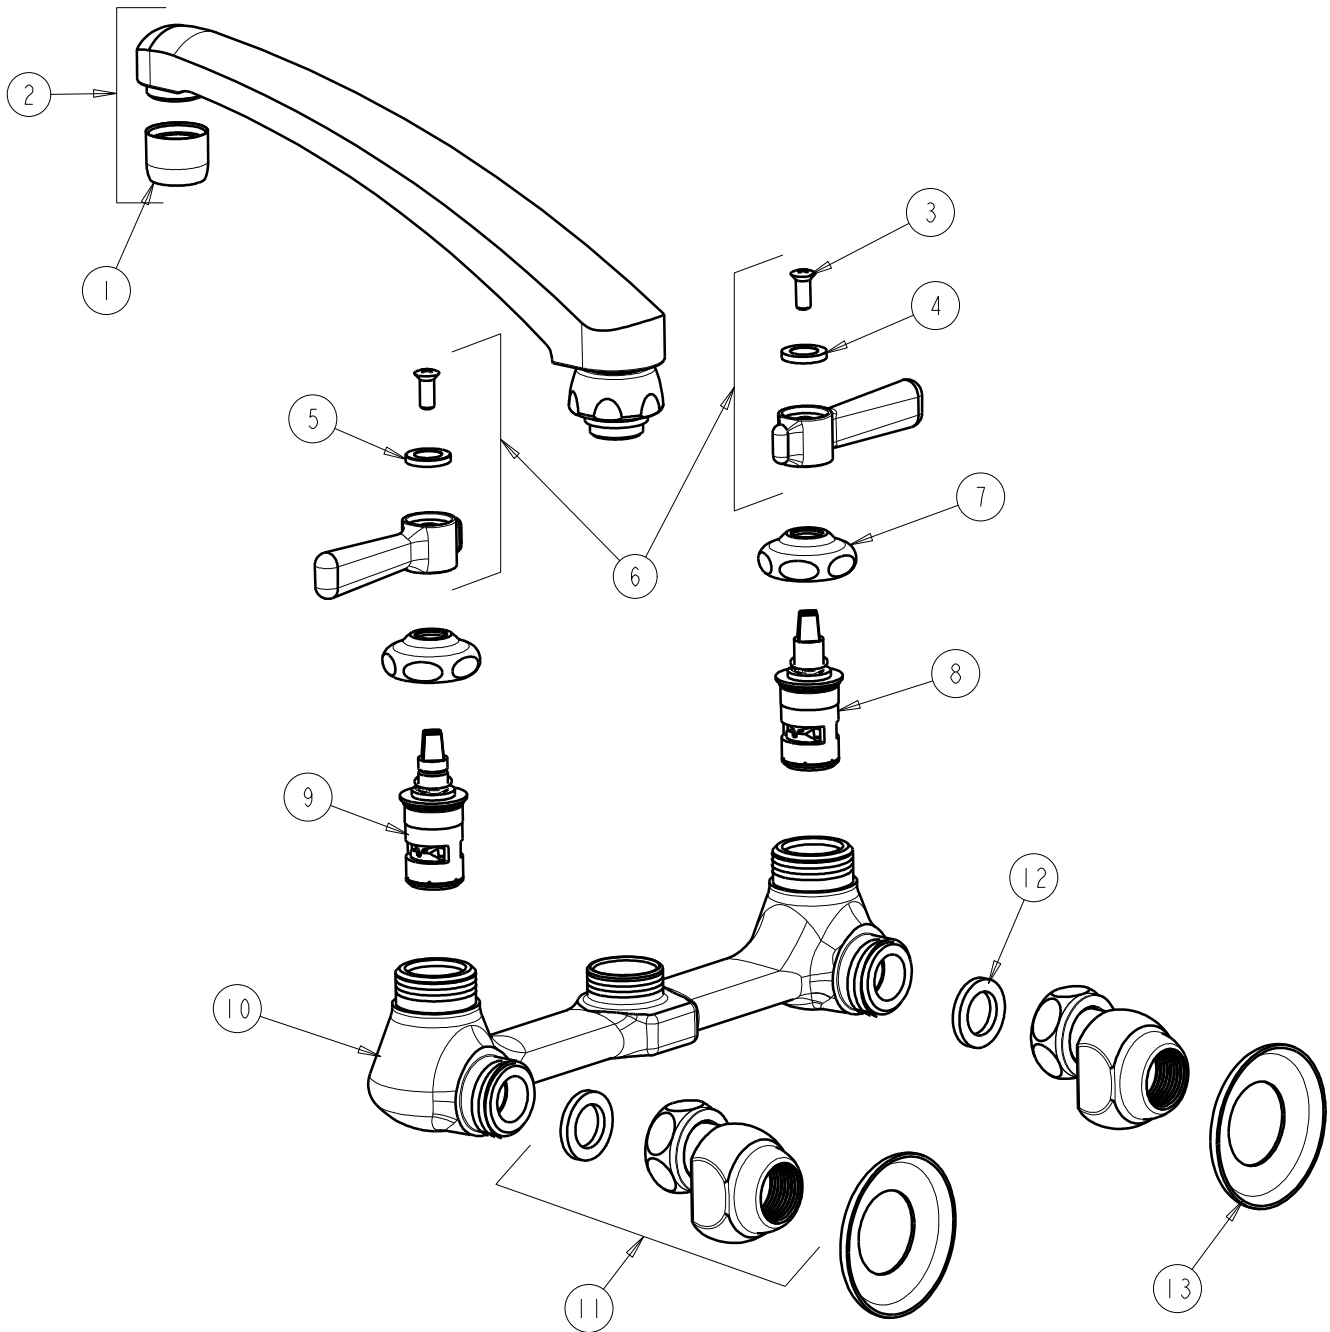

CHICAGO FAUCETS
a Geberit company

2100 South Clearwater Drive
Des Plaines, IL 60018
Phone: 847-803-5000
Fax: 847-803-5454
www.chicagofaucets.com

REPAIR PARTS

FITTING NO.

540-LDL8XKCP

SUBMITTED MODEL NO.

ITEM NO.

FOR TECHNICAL ASSISTANCE
1-800-TEC-TRUE (1-800-832-8783)

BY: SID DATE: 02-20-09

CHK: *[Signature]* REV:

ITEM	PART NO.	DESCRIPTION	ITEM	PART NO.	DESCRIPTION
1	E3JKCP	SOFTFLO OUTLET	8	1-100XKJKNF	LH CERAMIC QUATURN UNIT
2	L8JKCP	FOR PARTS SEE L8JKCP	9	1-099XKJKNF	RH CERAMIC QUATURN UNIT
3	420-010JKRCF	SCREW, 10-32 UNC PH 1/2	10	---	VALVE BODY (NOT SOLD SEPARATELY)
4	633-023JKNF	INDEX BUTTON (RED)	11	GJKCP	'G' ARM (INCLUDES WASHER)
5	633-123JKNF	INDEX BUTTON (BLUE)	12	1-011JKNF	WASHER, .97 X .62 X .12
6	369-PRJKCP	LEVER HANDLE ASSEMBLY (PAIR)	13	1-055JKCP	FLANGE
7	1-214JKCP	CAP			