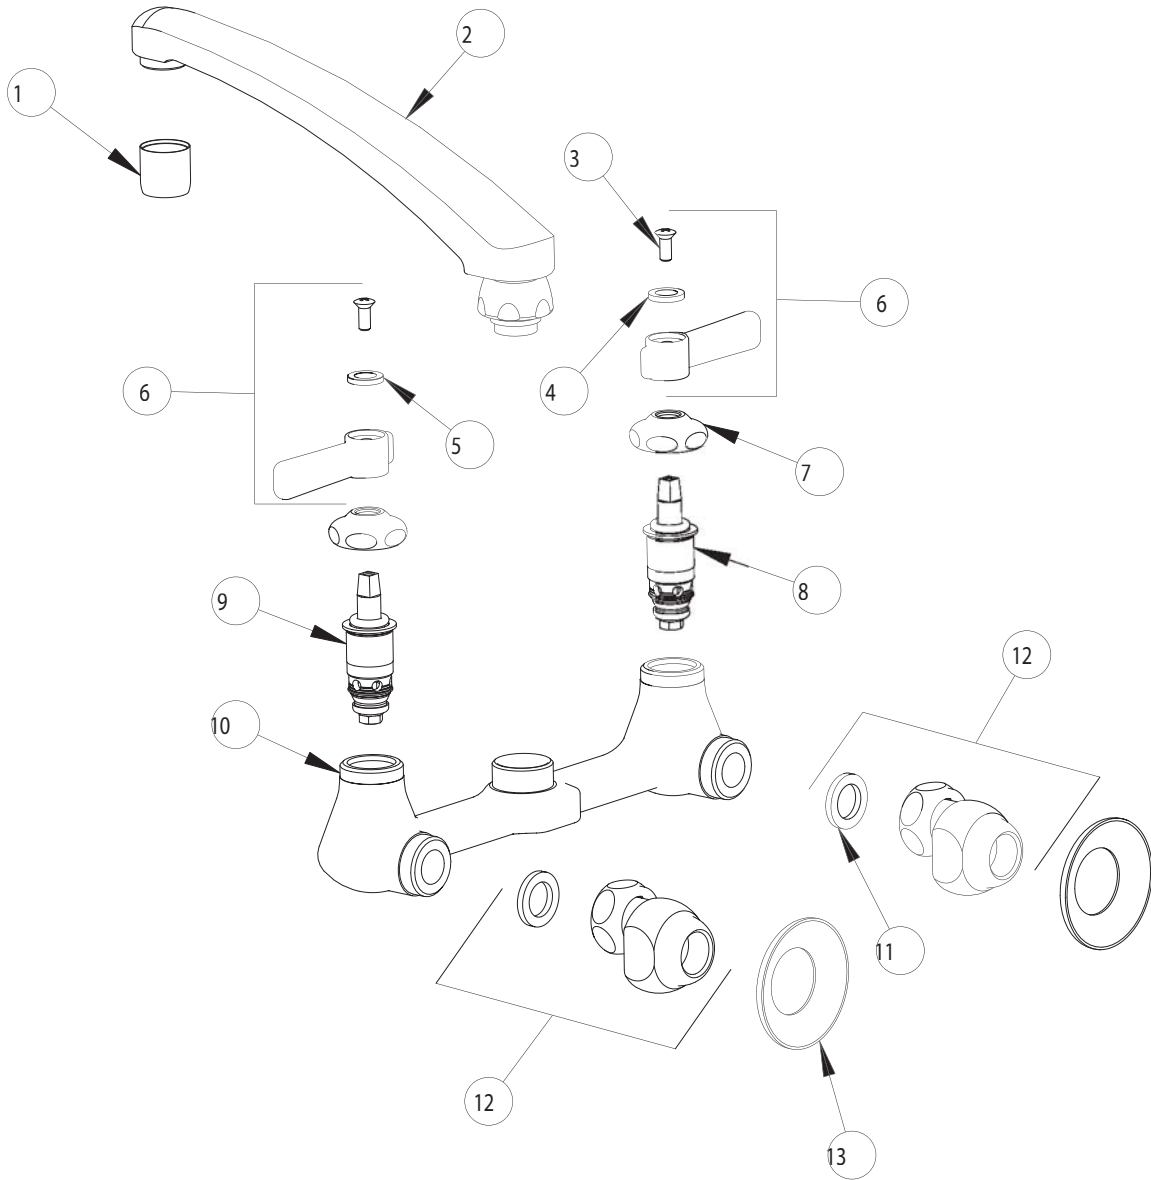

# PARTS LIST

BY: SID  
CHK'D:

FINISH:  
DATE:

AS SPECIFIED  
09-06-01

540-LDL8

ITEM NO.	PART NO.	DESCRIPTION	ITEM NO.	PART NO.	DESCRIPTION
1	E3	SOFTFLO OUTLET	8	1-100XT	QUATURN UNIT (LH)
2	L8	FOR PARTS SEE L8 WITH E3	9	1-099XT	QUATURN UNIT (RH)
3	420-010	SCREW	10	-----	VALVE BODY (NOT SOLD SEPARATELY)
4	633-023	INDEX BUTTON (RED)	11	1-011	WASHER
5	633-123	INDEX BUTTON (BLUE)	12	G	'G' ARM (INCLUDES WASHER)
6	369PR	LEVER HANDLE ASSEMBLY	13	1-055	FLANGE
7	1-214	CAP			