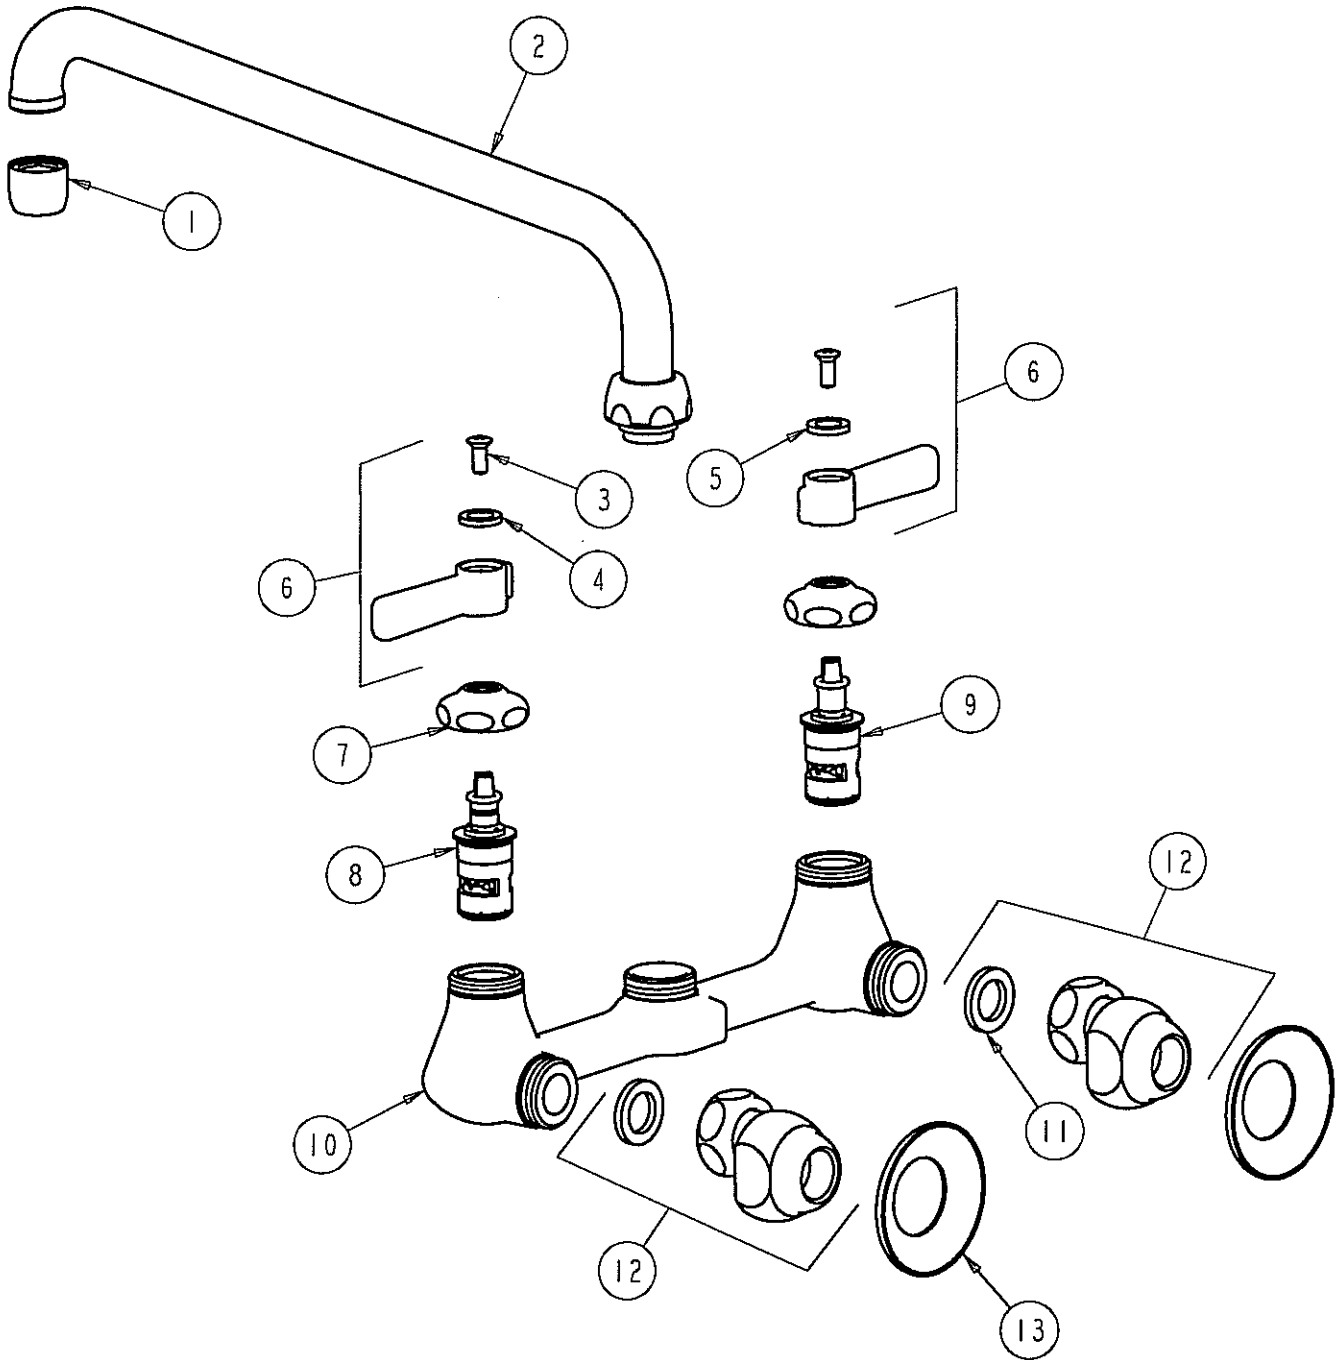

# PARTS LIST

BY: SID  
CHK'D: SLD

**CHICAGO FAUCETS**  
Last As Long As The Building

FINISH: AS SPECIFIED  
DATE: 10-03-02

540-LDL12XK

ITEM NO.	PART NO.	DESCRIPTION	ITEM NO.	PART NO.	DESCRIPTION
1	E3	SOFTFLO OUTLET	8	1-099XK	RH CERAMIC QUATURN UNIT
2	L12	FOR PARTS SEE L12 WITH E3	9	1-100XK	LH CERAMIC QUATURN UNIT
3	420-010	SCREW	10	-----	VALVE BODY (NOT SOLD SEPARATELY)
4	633-123	INDEX BUTTON (BLUE)	11	1-011	WASHER
5	633-023	INDEX BUTTON (RED)	12	'G'	ARM ASSEMBLY WITH WASHER
6	369PR	LEVER HANDLE ASSEMBLY	13	1-055	FLANGE
7	1-214	CAP			