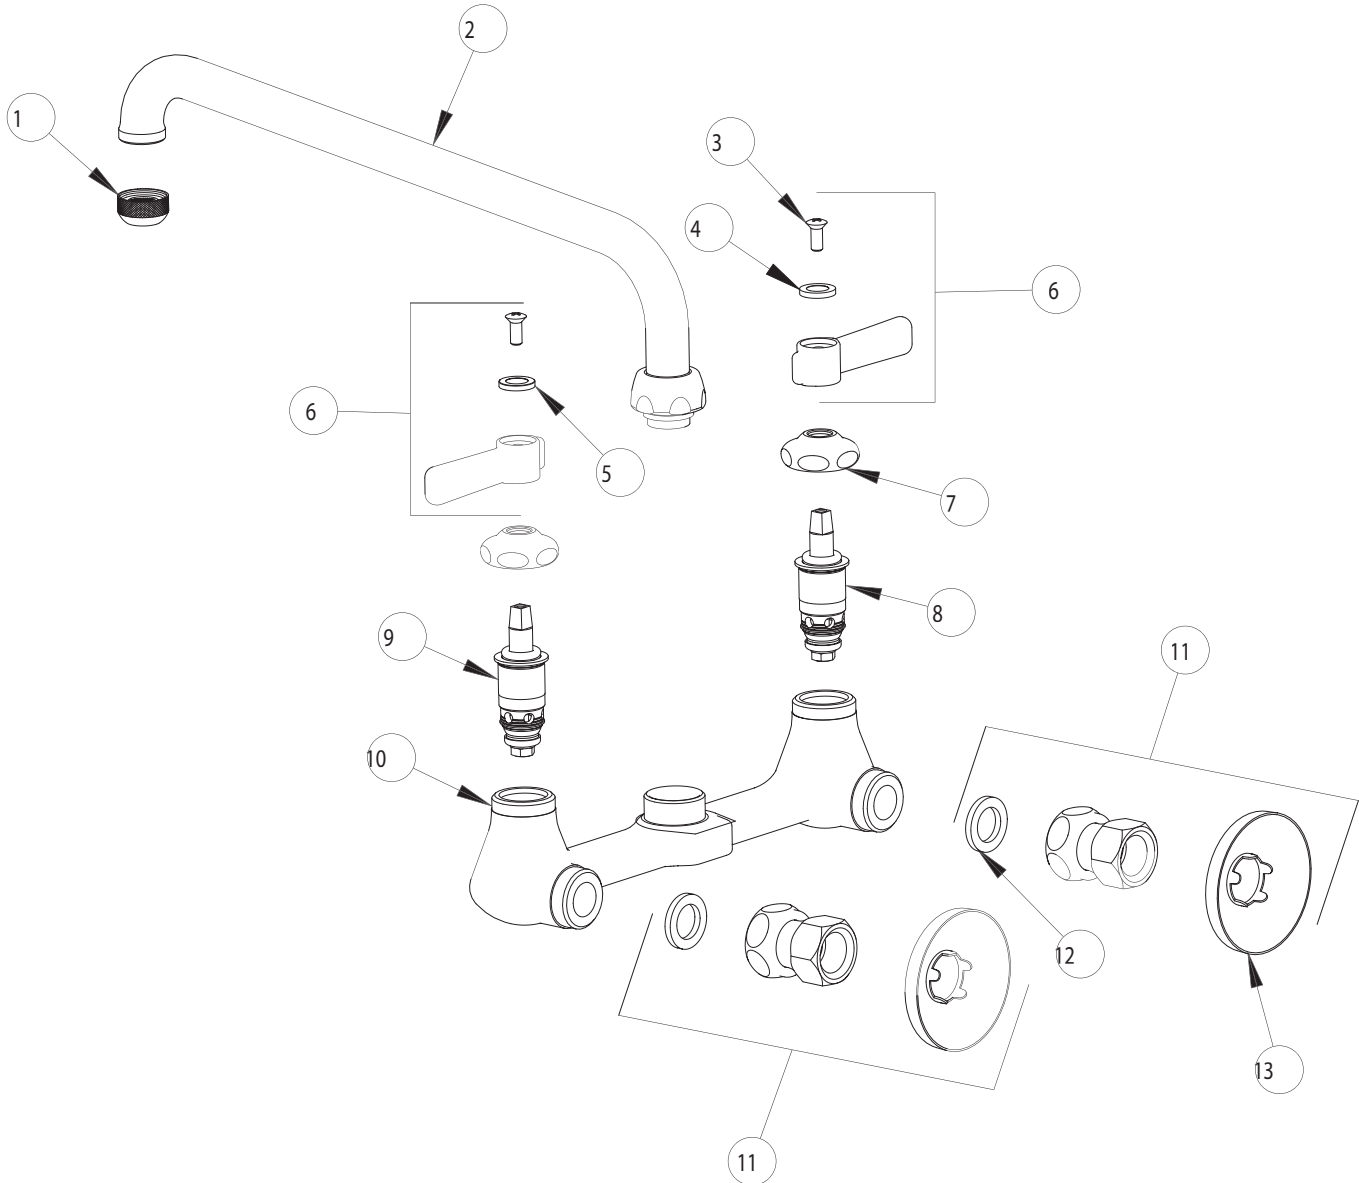

PARTS LIST

BY: SID
CHK'D:

FINISH:
DATE:

AS SPECIFIED
06-06-01

540-LDL12E1WXF

ITEM NO.	PART NO.	DESCRIPTION	ITEM NO.	PART NO.	DESCRIPTION
1	E1	OUTLET	8	1-100XT	QUATURN UNIT (LH)
2	L12	FOR PARTS SEE L12 WITH E1	9	1-099XT	QUATURN UNIT (RH)
3	420-010	SCREW	10	-----	VALVE BODY (NOT SOLD SEPARATELY)
4	633-023	INDEX BUTTON (RED)	11	WXF	ARM ASSEMBLY W/WASHER & FLANGE
5	633-123	INDEX BUTTON (BLUE)	12	1-011	WASHER
6	369PR	LEVER HANDLE ASSEMBLY	13	749-016	WALL FLANGE
7	1-214	CAP			