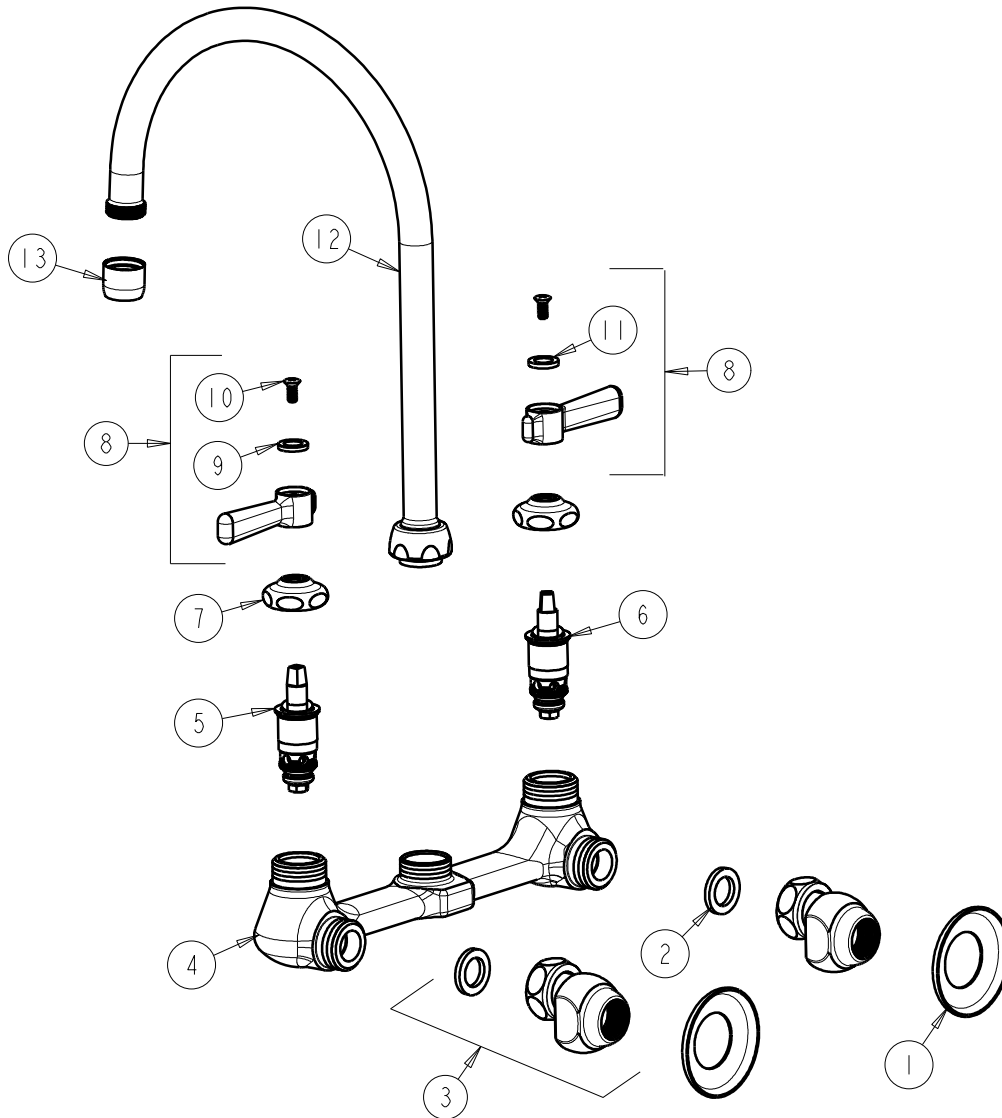

**CHICAGO
FAUCETS** 

a Geberit company

2100 South Clearwater Drive
Des Plaines, IL 60018
Phone: 847-803-5000
Fax: 847-803-5454
www.chicagofaucets.com

REPAIR PARTS

BY: JAR DATE: 12-29-09
CHK:  REV:

FITTING NO.

540-LDGN8AE3CP

SUBMITTED MODEL NO.

ITEM NO.

FOR TECHNICAL ASSISTANCE
1-800-TEC-TRUE (1-800-832-8783)

ITEM	PART NO.	DESCRIPTION
1	1-055JKCP	FLANGE
2	1-011JKNF	WASHER, .97 X .62 X .12
3	GJKCP	'G' ARM (INCLUDES WASHER)
4	—	VALVE BODY (NOT SOLD SEPARATELY)
5	1-099XTJKNF	QUATURN UNIT (RH)
6	1-100XTJKNF	QUATURN UNIT (LH)
7	1-214JKCP	CAP
8	369-PRJKCP	LEVER HANDLE ASSEMBLY (PAIR)
9	633-123JKNF	INDEX BUTTON (BLUE)
10	420-010JKRCF	SCREW, 10-32 UNC PH 1/2
11	633-023JKNF	INDEX BUTTON (RED)
12	GN8AJKCP	FOR PARTS SEE GN8AJKCP
13	E3JKCP	SOFTFLO AERATOR