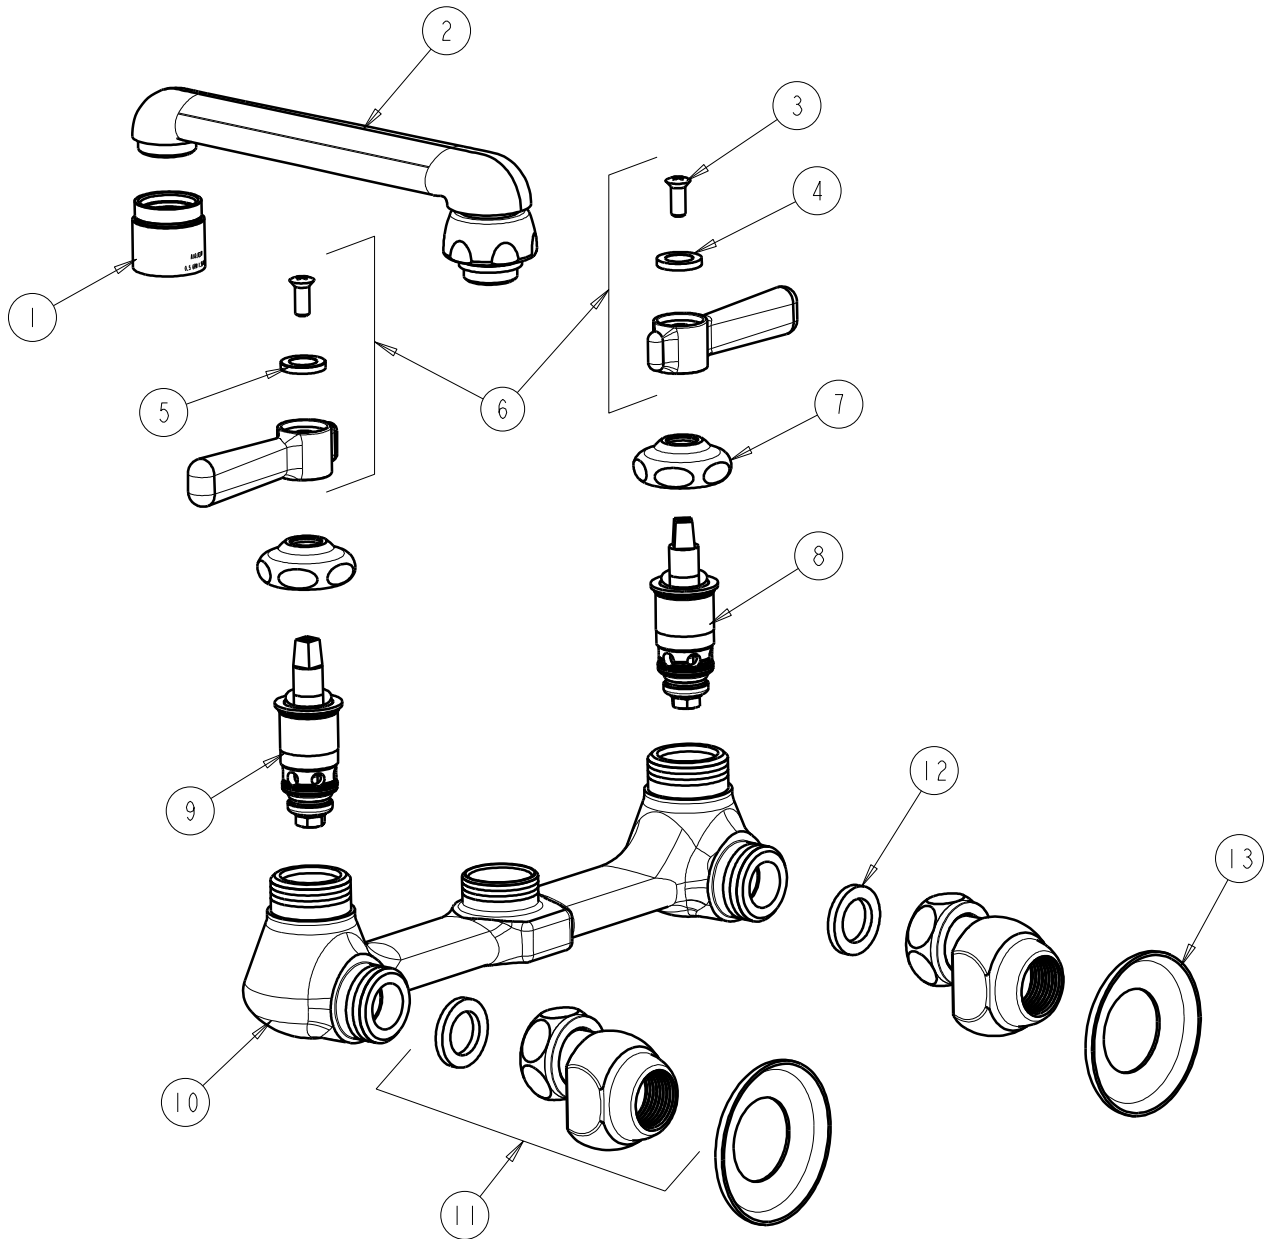

CHICAGO FAUCETS
a Geberit company

2100 South Clearwater Drive
Des Plaines, IL 60018
Phone: 847-803-5000
Fax: 847-803-5454
www.chicagofaucets.com

REPAIR PARTS

FITTING NO.

540-LDE2805-5CP

SUBMITTED MODEL NO.

ITEM NO.

FOR TECHNICAL ASSISTANCE
1-800-TEC-TRUE (1-800-832-8783)

BY: SID DATE: 11-06-08

CHK: *[Signature]* REV:

ITEM	PART NO.	DESCRIPTION	ITEM	PART NO.	DESCRIPTION
1	E2805-5JKCP	VANDAL RESISTANT SPRAY OUTLET	8	1-100XTJKNF	QUATURN UNIT (LH)
2	S6LESSE3JKCP	FOR PARTS SEE S6LESSE3JKCP	9	1-099XTJKNF	QUATURN UNIT (RH)
3	420-010JKRCF	SCREW, 10-32 UNC PH 1/2	10	---	VALVE BODY (NOT SOLD SEPARATELY)
4	633-023JKNF	INDEX BUTTON (RED)	11	GJKCP	'G' ARM (INCLUDES WASHER)
5	633-123JKNF	INDEX BUTTON (BLUE)	12	1-011JKNF	WASHER, .97 X .62 X .12
6	369-PRJKCP	LEVER HANDLE ASSEMBLY (PAIR)	13	1-055JKCP	FLANGE
7	1-214JKCP	CAP			