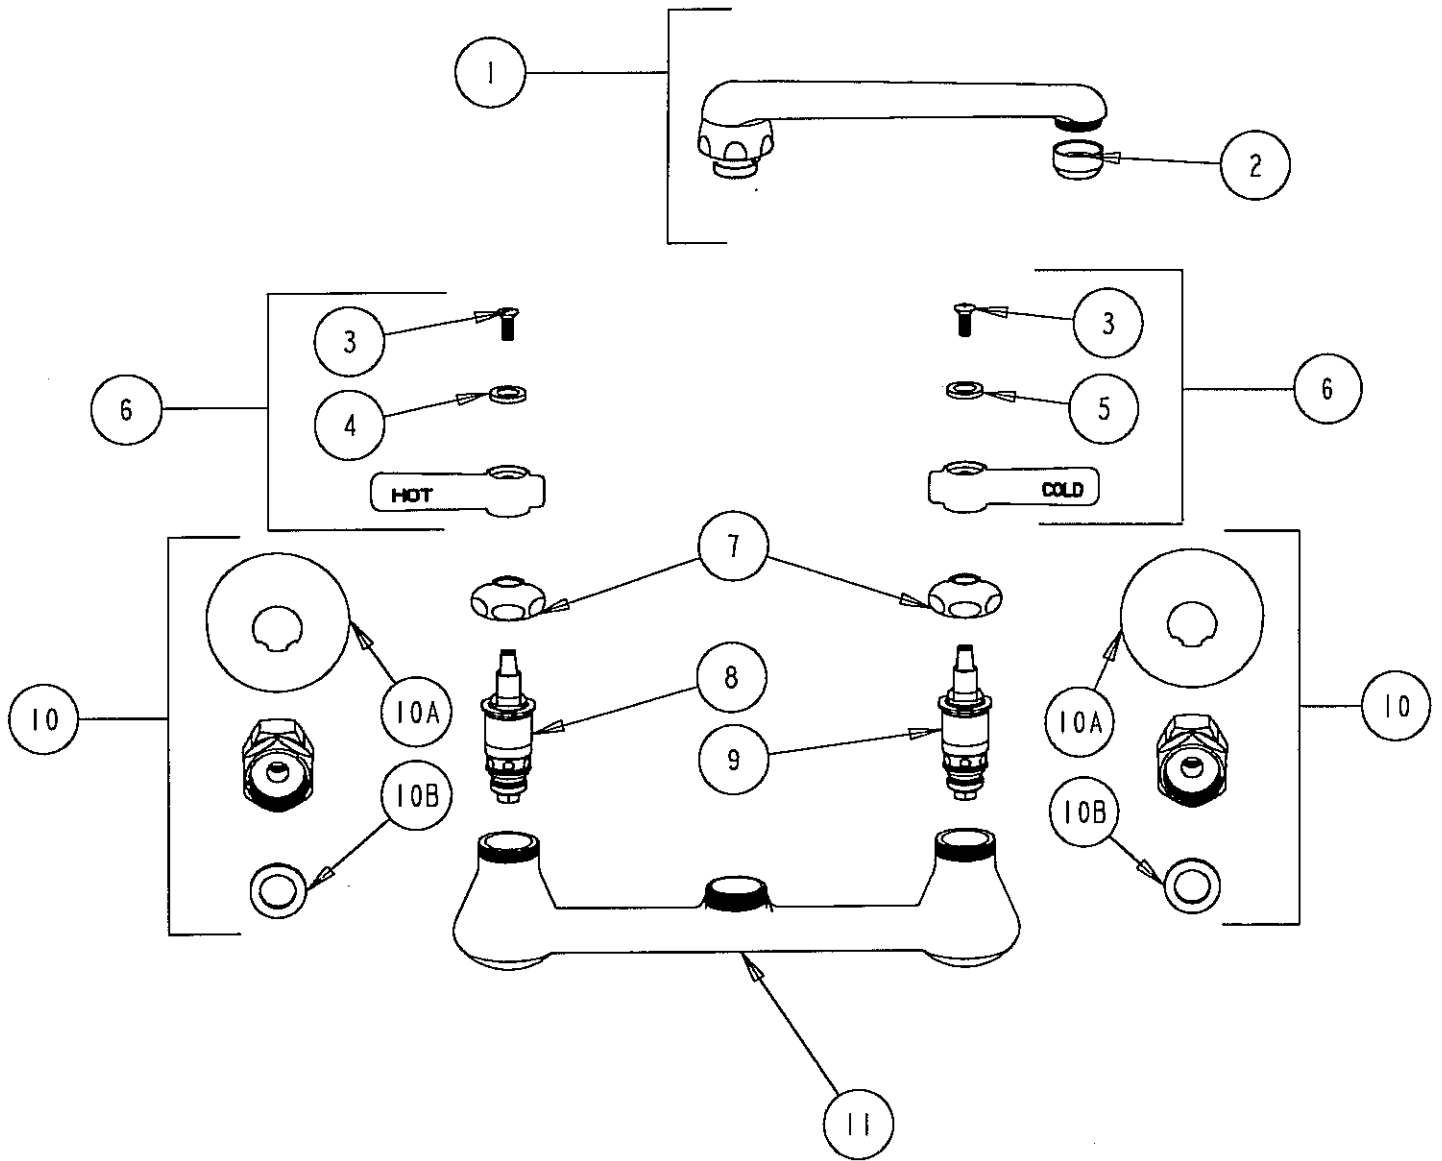

# PARTS LIST

540LD-E1WXF

NO.	PART NO.	DESCRIPTION
1	S6	CAST SPOUT FOR PARTS SEE S6
2	E1	SPOUT END ASSEMBLY
3	420-010	SCREW
4	633-23	BUTTON RED INDEX (HOT)
5	633-123	BUTTON BLUE INDEX (COLD)
6	369HPR	HOT/COLD HORIZONTAL HANDLE
7	1-214	CAP
8	1-100XT	L.H. QUATURN UNIT
9	1-099XT	R.H. QUATURN UNIT
10	WXF	ADAPTER ASSEMBLY WITH FLANGE
10A	749-016	FLANGE
10B	1-011	RUBBER WASHER
11	-----	VALVE BODY NOT SOLD SEPARATLY