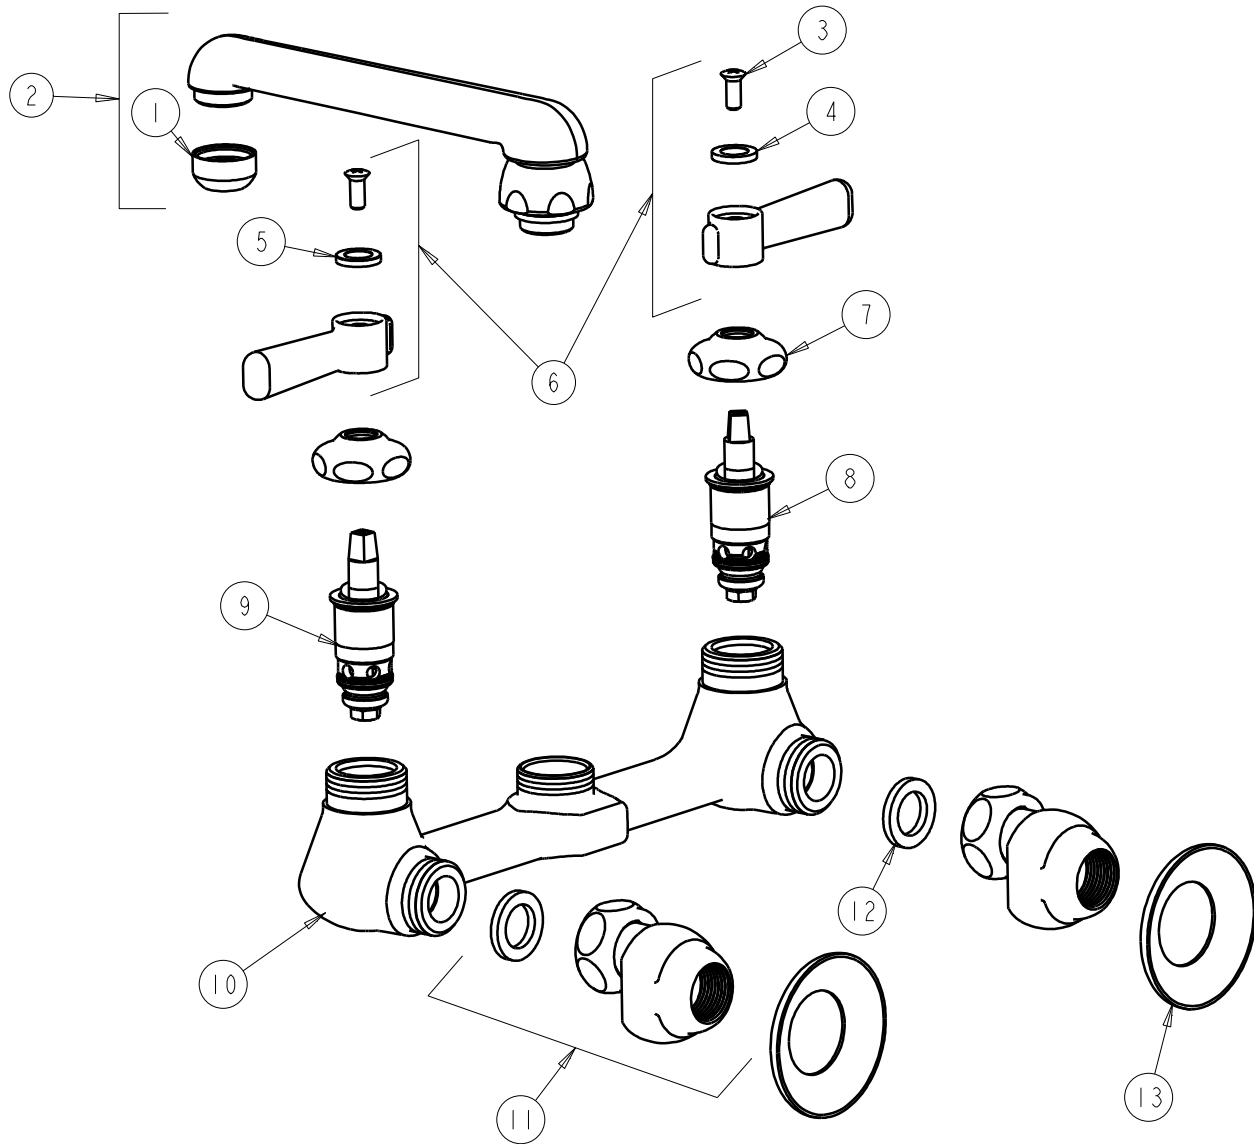

PARTS LIST

BY: JAR
CHK'D: *[Signature]*

FINISH: AS SPECIFIED
DATE: 06-28-07

540-LDEI

REV:

ITEM	PART NO.	DESCRIPTION	ITEM	PART NO.	DESCRIPTION
1	E1JKRCF	OUTLET	8	I-100XTJKNF	QUATURN UNIT (LH)
2	S6E1JKCP	FOR PARTS SEE S6JKCP	9	I-099XTJKNF	QUATURN UNIT (RH)
3	420-010JKRCF	SCREW, 10-32 UNC PH 1/2	10	-----	VALVE BODY (NOT SOLD SEPARATELY)
4	633-023JKNF	INDEX BUTTON (RED)	11	GJKCP	'G' ARM (INCLUDES WASHER)
5	633-123JKNF	INDEX BUTTON (BLUE)	12	I-011JKNF	WASHER
6	369-PRJKCP	LEVER HANDLE ASSEMBLY (PAIR)	13	I-055JKCP	FLANGE
7	I-214JKCP	CAP			