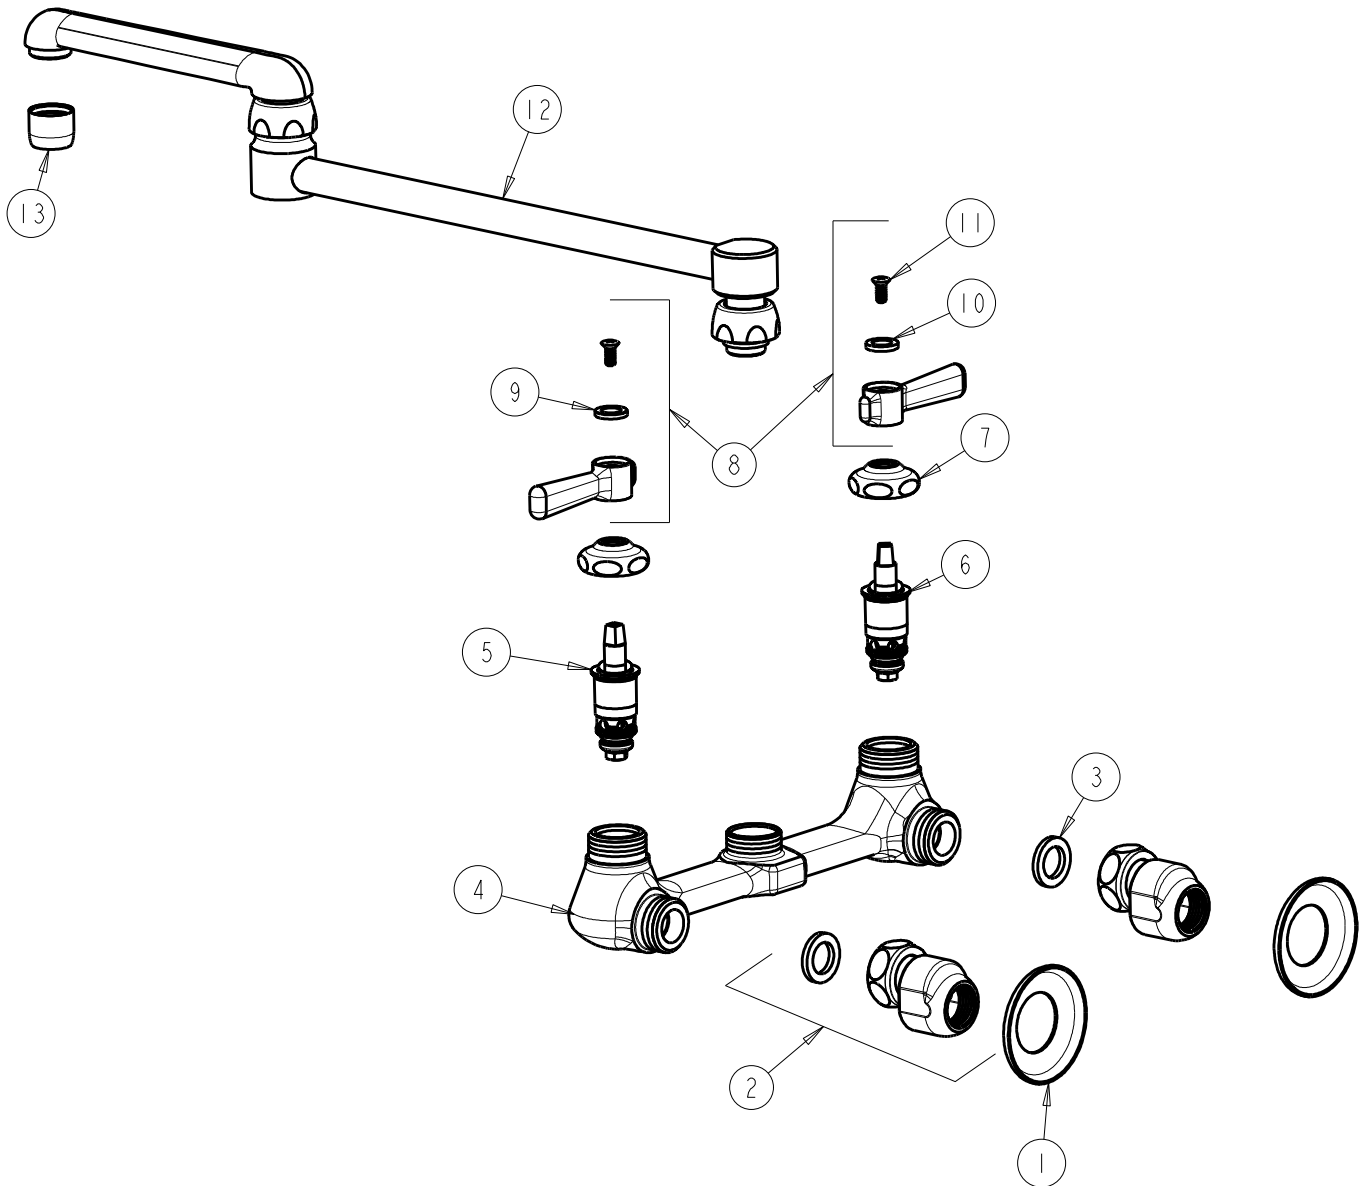

CHICAGO FAUCETS
a Geberit company

2100 South Clearwater Drive
Des Plaines, IL 60018
Phone: 847-803-5000
Fax: 847-803-5454
www.chicagofaucets.com

REPAIR PARTS

FITTING NO.

540-LDDJ18CP

SUBMITTED MODEL NO.

BY: SID DATE: 08-30-11

CHK: *[Signature]* REV: 10-12-11

ITEM NO.

FOR TECHNICAL ASSISTANCE
1-800-TEC-TRUE (1-800-832-8783)

ITEM	PART NO.	DESCRIPTION	ITEM	PART NO.	DESCRIPTION
1	1-055JKCP	FLANGE	8	369-PRJKCP	LEVER HANDLE ASSEMBLY (PAIR)
2	GJKABCP	ARM ASSEMBLY WITH WASHER	9	633-123JKNF	INDEX BUTTON (BLUE)
3	1-011JKNF	WASHER, .97 X .62 X .12	10	633-023JKNF	INDEX BUTTON (RED)
4	---	VALVE BODY (NOT SOLD SEPARATELY)	11	420-010JKRCF	SCREW, 10-32 UNC PH 1/2
5	1-099XTJKNF	QUATURN CARTRIDGE (RH)	12	DJ18LESSE3JKCP	SPOUT
6	1-100XTJKNF	QUATURN UNIT (LH)	13	E3JKCP	SOFTFLO AERATOR OUTLET
7	1-214JKCP	CAP			