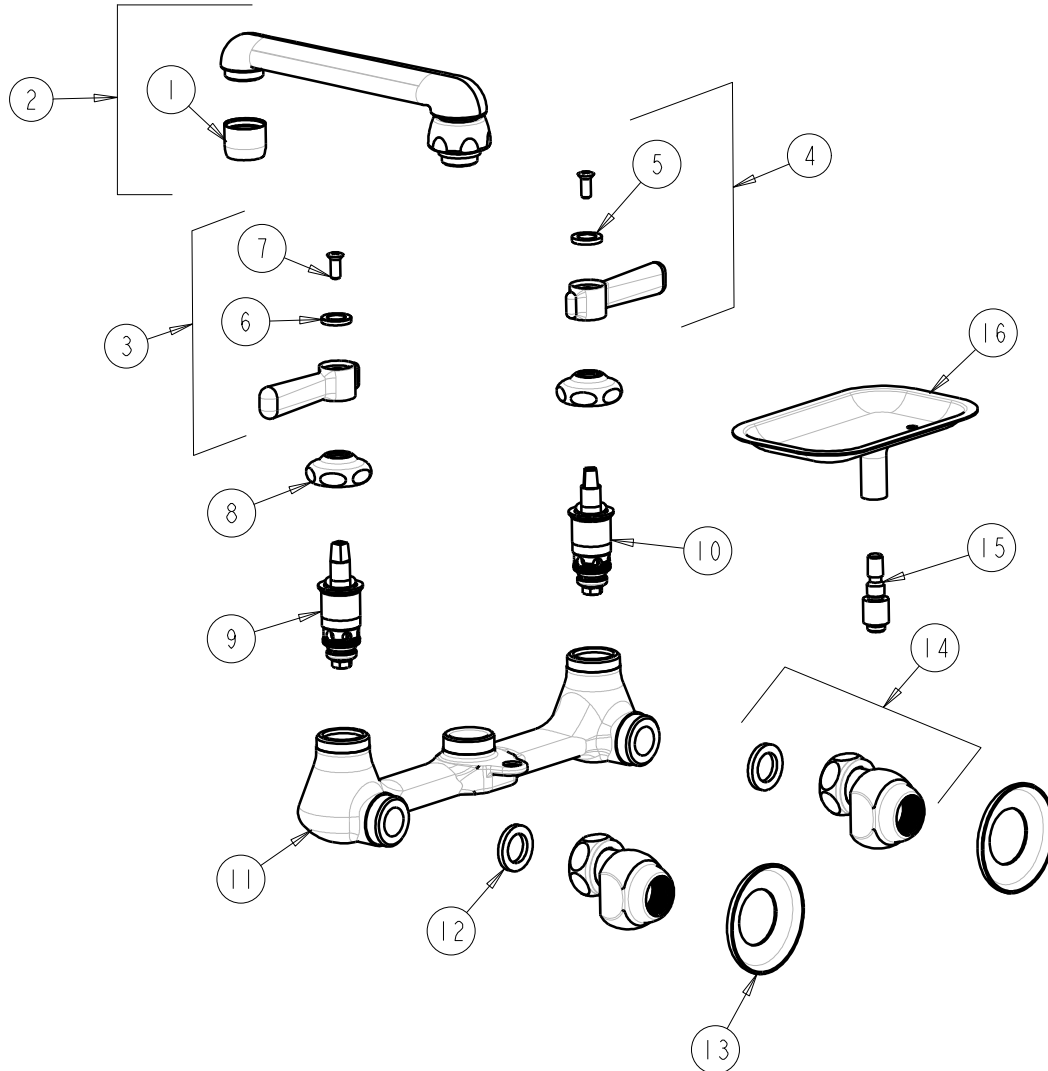

CHICAGO FAUCETS
a Geberit company

2100 South Clearwater Drive
Des Plaines, IL 60018
Phone: 847-803-5000
Fax: 847-803-5454
www.chicagofaucets.com

REPAIR PARTS

BY: JAR DATE: 12-06-07
CHK: *[Signature]* REV:

FITTING NO.

540-CP

SUBMITTED MODEL NO.

ITEM NO.

FOR TECHNICAL ASSISTANCE
1-800-TEC-TRUE (1-800-832-8783)

ITEM	PART NO.	DESCRIPTION
1	E3JKCP	SOFTFLO OUTLET
2	S6JKCP	FOR PARTS SEE S6JKCP
3	369-COLDJKCP	LEVER HANDLE ASSEMBLY
4	369-HOTJKCP	LEVER HANDLE ASSEMBLY
5	633-023JKNF	INDEX BUTTON (RED)
6	633-123JKNF	INDEX BUTTON (BLUE)
7	420-010JKRCF	SCREW, 10-32 UNC PH 1/2
8	1-214JKCP	CAP
9	1-099XTJKNF	QUATURN UNIT (RH)
10	1-100XTJKNF	QUATURN UNIT (LH)
11	-----	VALVE BODY (NOT SOLD SEPARATELY)
12	1-011JKNF	WASHER
13	1-055JKCP	FLANGE
14	GJKCP	'G' ARM (INCLUDES WASHER)
15	444-002JKCP	SOAP DISH POST
16	540-019KJKCP	SOAP DISH ASSEMBLY