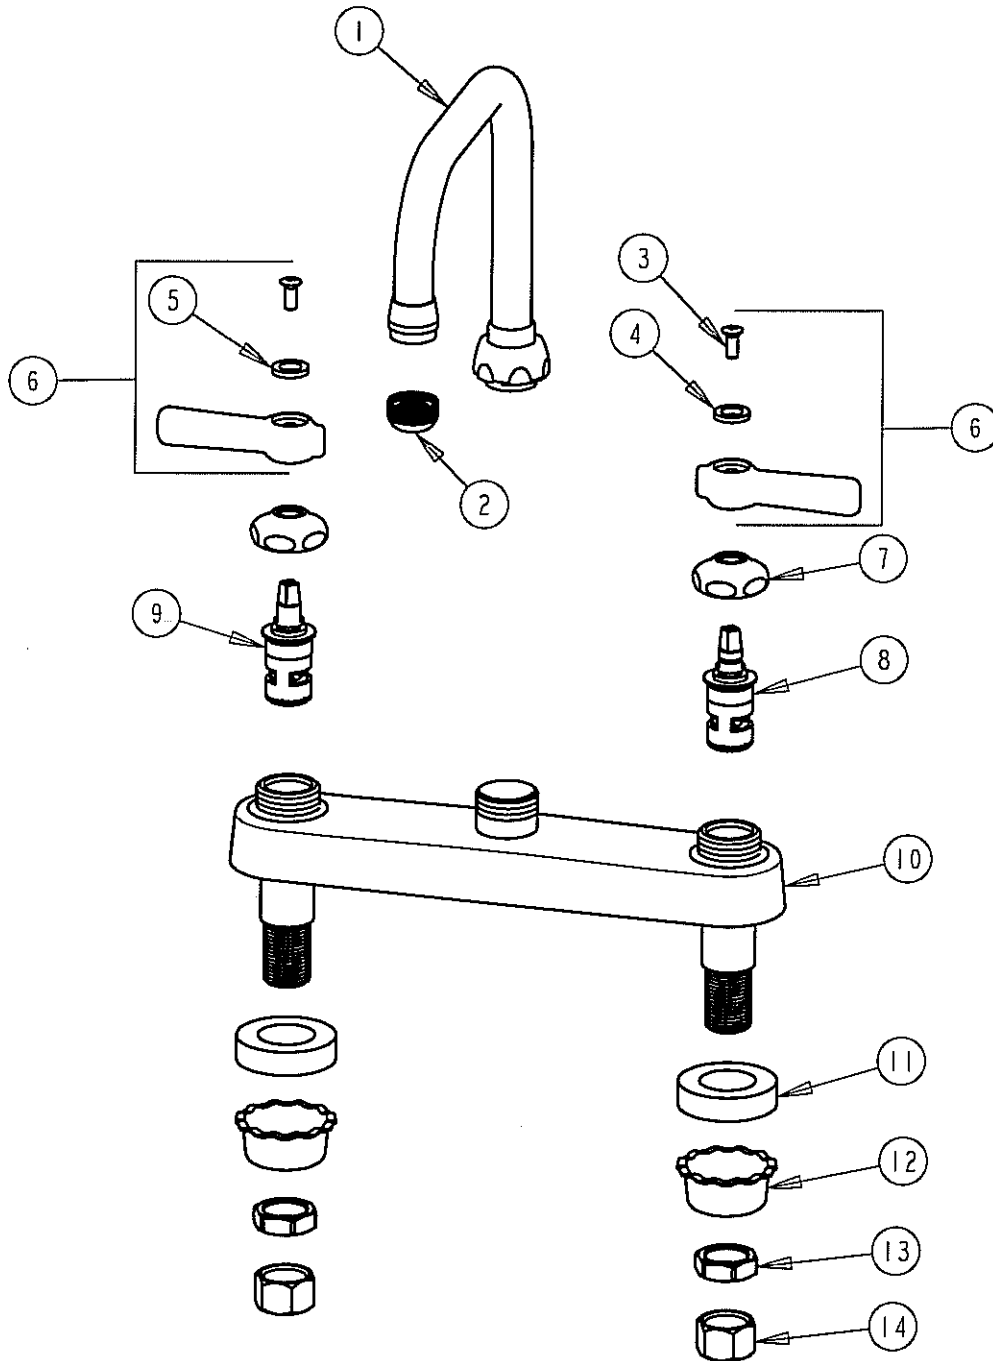

PARTS LIST

BY: SID
CHK'D: SID

CHICAGO FAUCETS
Last As Long As The Building

FINISH: AS SPECIFIED
DATE: 10-02-02

527-XK

ITEM NO.	PART NO.	DESCRIPTION	ITEM NO.	PART NO.	DESCRIPTION
1	DB6A	FOR PARTS SEE DB6A	8	1-099XK	RH CERAMIC QUATURN UNIT
2	E1	OUTLET	9	1-100XK	LH CERAMIC QUATURN UNIT
3	420-010	SCREW	10	-----	VALVE BODY (NOT SOLD SEPARATELY)
4	633-123	INDEX BUTTON (BLUE)	11	555-313	WASHER
5	633-023	INDEX BUTTON (RED)	12	1797-114	BASIN COCK WASHER
6	369PR	LEVER HANDLE ASSEMBLY	13	49-004	LOCKNUT
7	1-214	CAP	14	49-005	COUPLING NUT