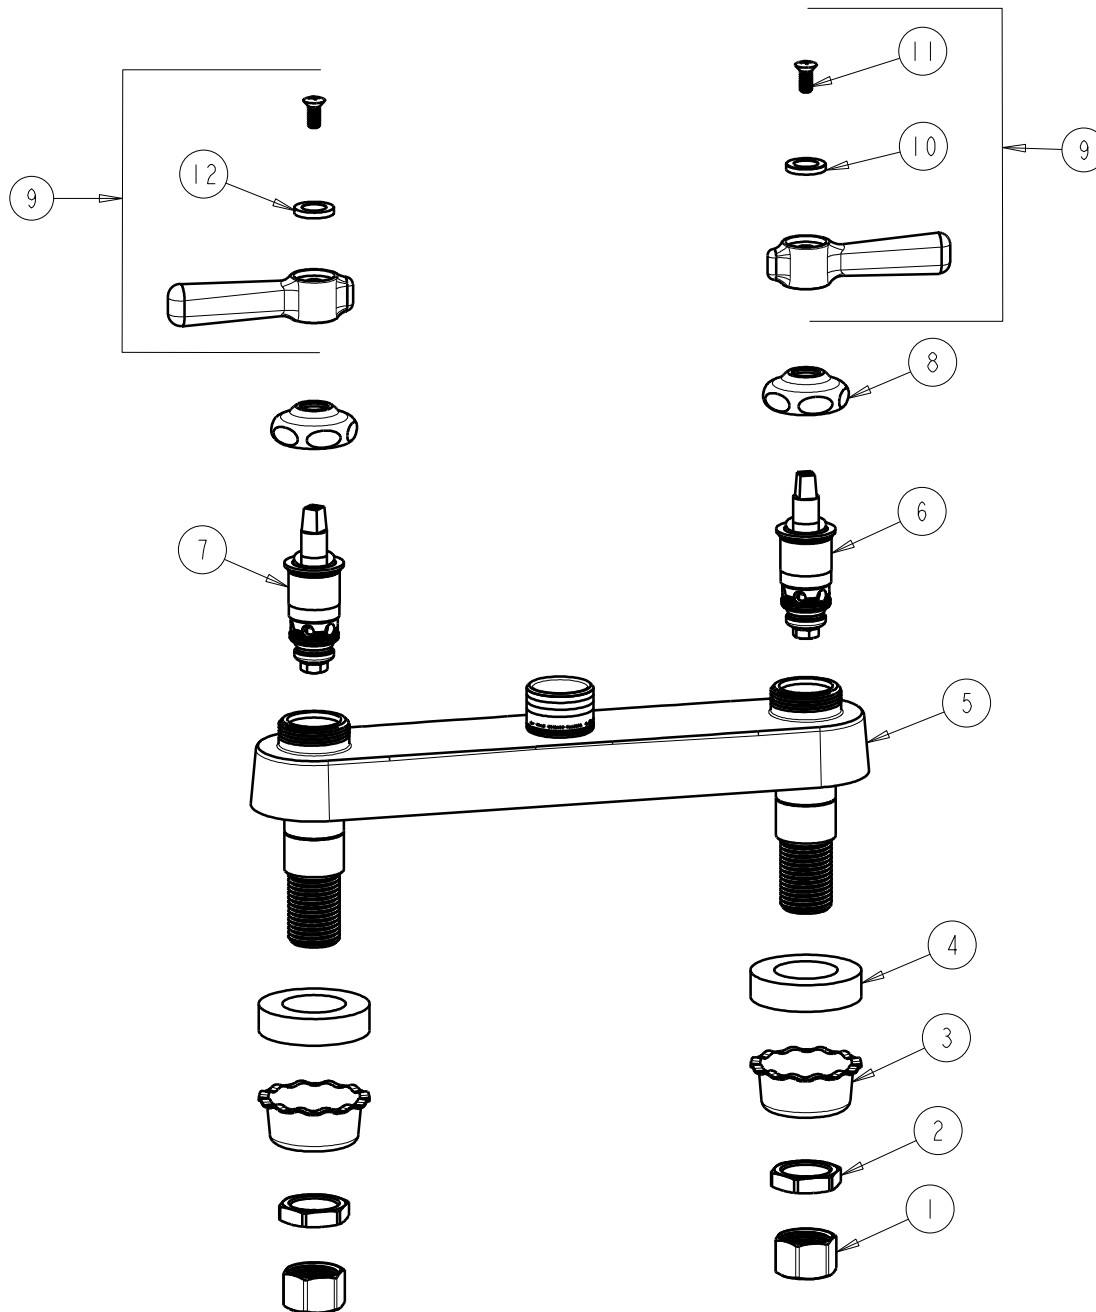

**CHICAGO FAUCETS**  
a Geberit company

2100 South Clearwater Drive  
Des Plaines, IL 60018  
Phone: 847-803-5000  
Fax: 847-803-5454  
www.chicagofaucets.com

**REPAIR PARTS**

FITTING NO.

**527-LESSSPTCP**

SUBMITTED MODEL NO.

BY: SID DATE: 12-23-09

CHK: *[Signature]* REV:

ITEM NO.

**FOR TECHNICAL ASSISTANCE**  
1-800-TEC-TRUE (1-800-832-8783)

ITEM	PART NO.	DESCRIPTION	ITEM	PART NO.	DESCRIPTION
1	49-005JKRBF	COUPLING NUT	8	1-214JKCP	CAP
2	49-004JKRBF	LOCKNUT	9	369-PRJKCP	LEVER HANDLE ASSEMBLY (PAIR)
3	1797-114JKNF	BASIN COCK WASHER	10	633-123JKNF	INDEX BUTTON (BLUE)
4	555-313JKNF	WASHER	11	420-010JKRCF	SCREW, 10-32 UNC PH 1/2
5	---	VALVE BODY (NOT SOLD SEPARATELY)	12	633-023JKNF	INDEX BUTTON (RED)
6	1-099XTJKNF	QUATURN UNIT (RH)			
7	1-100XTJKNF	QUATURN UNIT (LH)			