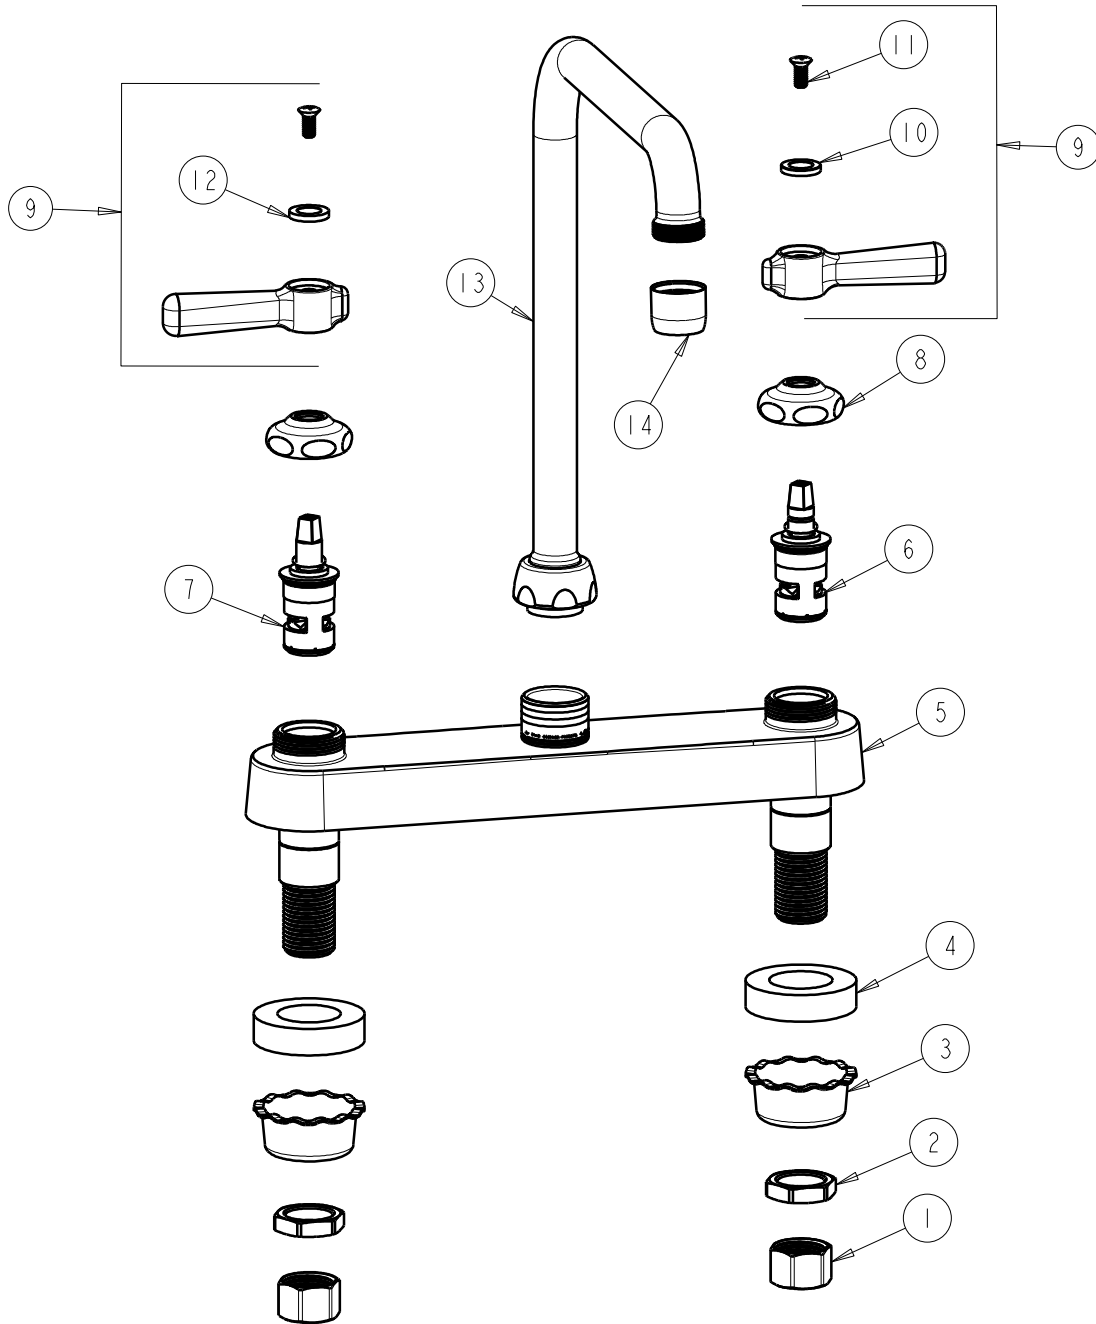

**CHICAGO FAUCETS**  
a Geberit company

2100 South Clearwater Drive  
Des Plaines, IL 60018  
Phone: 847-803-5000  
Fax: 847-803-5454  
www.chicagofaucets.com

**REPAIR PARTS**

FITTING NO.

**527-HA8XKCP**

SUBMITTED MODEL NO.

ITEM NO.

**FOR TECHNICAL ASSISTANCE**  
1-800-TEC-TRUE (1-800-832-8783)

BY: SID DATE: 12-21-09

CHK: *[Signature]* REV:

ITEM	PART NO.	DESCRIPTION	ITEM	PART NO.	DESCRIPTION
1	49-005JKRBF	COUPLING NUT	8	1-214JKCP	CAP
2	49-004JKRBF	LOCKNUT	9	369-PRJKCP	LEVER HANDLE ASSEMBLY (PAIR)
3	1797-114JKNF	BASIN COCK WASHER	10	633-123JKNF	INDEX BUTTON (BLUE)
4	555-313JKNF	WASHER	11	420-010JKRCF	SCREW, 10-32 UNC PH 1/2
5	---	VALVE BODY (NOT SOLD SEPARATELY)	12	633-023JKNF	INDEX BUTTON (RED)
6	1-099XKJKNF	RH CERAMIC QUATURN UNIT	13	HA8AJKCP	HIGH ARCH SWING SPOUT
7	1-100XKJKNF	LH CERAMIC QUATURN UNIT	14	E3JKCP	SOFTFLO AERATOR OUTLET