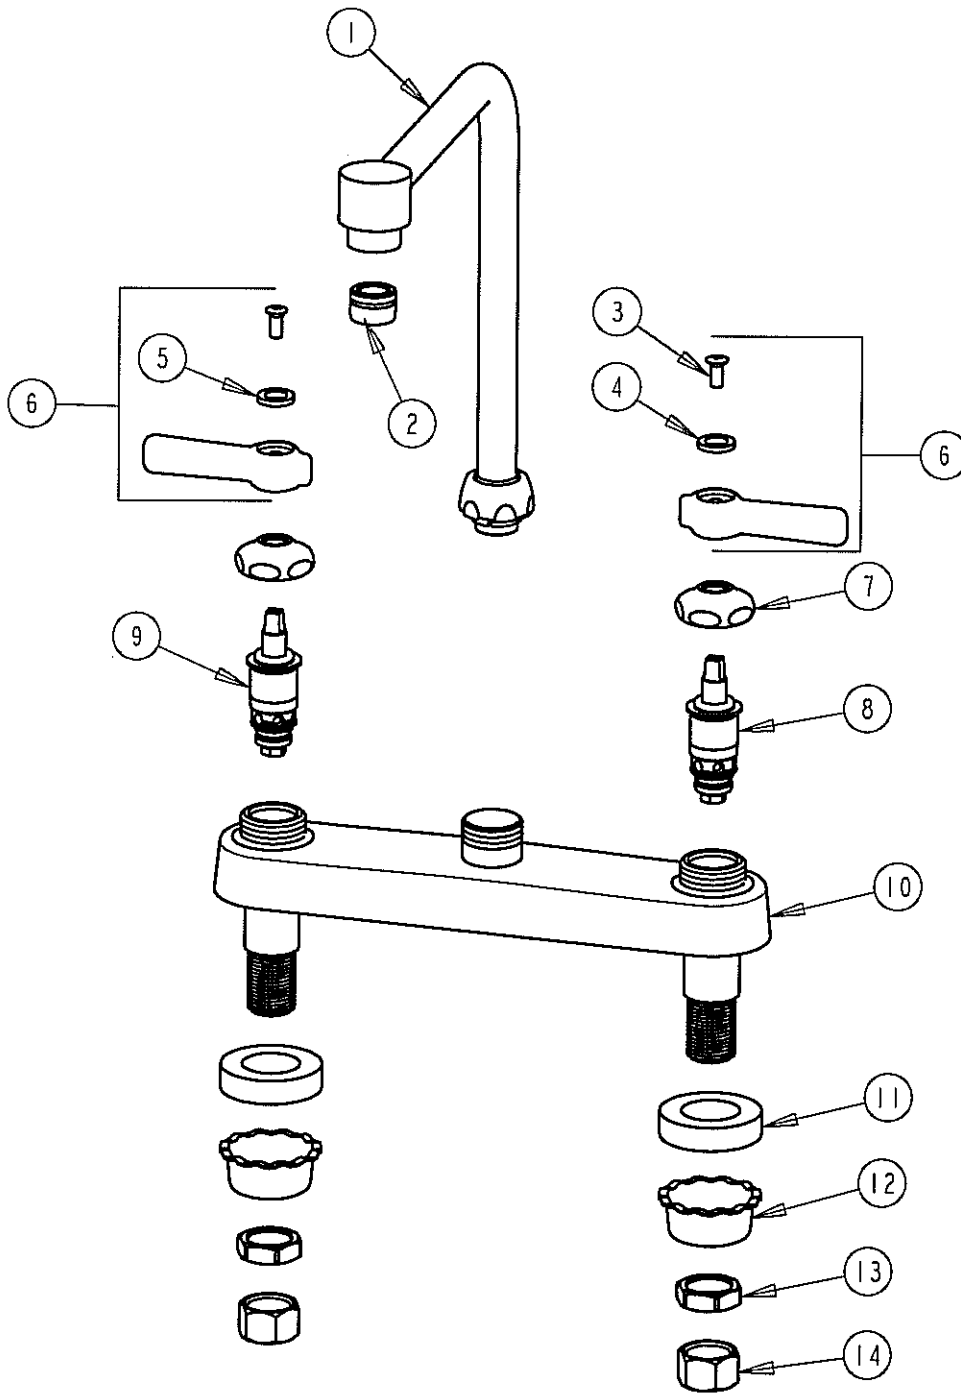

PARTS LIST

BY: SID
CHK'D:

CHICAGO FAUCETS
Last As Long As The Building

FINISH: AS SPECIFIED
DATE: 10-02-02

527-HA8

ITEM NO.	PART NO.	DESCRIPTION	ITEM NO.	PART NO.	DESCRIPTION
1	HA8	FOR PARTS SEE HA8	8	1-099XT	QUATURN UNIT (RH)
2	E12	SOFTFLO OUTLET	9	1-100XT	QUATURN UNIT (LH)
3	420-010	SCREW	10	-----	VALVE BODY (NOT SOLD SEPARATELY)
4	633-123	INDEX BUTTON (BLUE)	11	555-313	WASHER
5	633-023	INDEX BUTTON (RED)	12	1797-114	BASIN COCK WASHER
6	369PR	LEVER HANDLE ASSEMBLY	13	49-004	LOCKNUT
7	1-214	CAP	14	49-005	COUPLING NUT