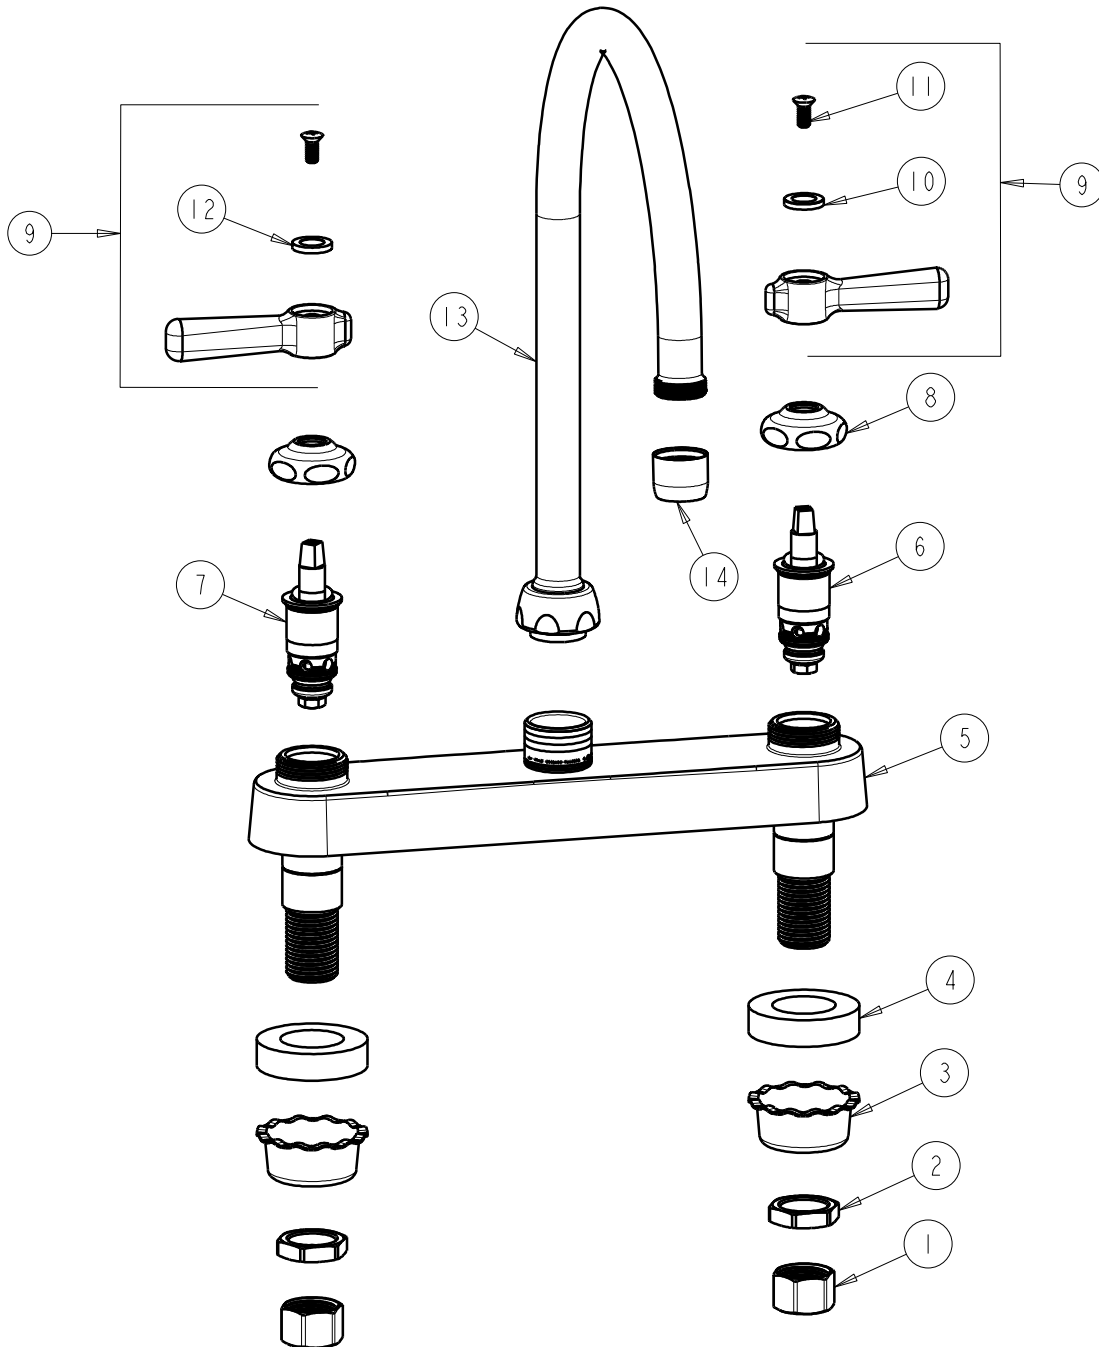

CHICAGO FAUCETS
a Geberit company

2100 South Clearwater Drive
Des Plaines, IL 60018
Phone: 847-803-5000
Fax: 847-803-5454
www.chicagofaucets.com

REPAIR PARTS

FITTING NO.

527-GN8AE3CP

SUBMITTED MODEL NO.

ITEM NO.

FOR TECHNICAL ASSISTANCE
1-800-TEC-TRUE (1-800-832-8783)

BY: SID DATE: 12-21-09

CHK: *[Signature]* REV:

ITEM	PART NO.	DESCRIPTION	ITEM	PART NO.	DESCRIPTION
1	49-005JKRBF	COUPLING NUT	8	1-214JKCP	CAP
2	49-004JKRBF	LOCKNUT	9	369-PRJKCP	LEVER HANDLE ASSEMBLY (PAIR)
3	1797-114JKNF	BASIN COCK WASHER	10	633-123JKNF	INDEX BUTTON (BLUE)
4	555-313JKNF	WASHER	11	420-010JKRCF	SCREW, 10-32 UNC PH 1/2
5	---	VALVE BODY (NOT SOLD SEPARATELY)	12	633-023JKNF	INDEX BUTTON (RED)
6	1-099XTJKNF	QUATURN UNIT (RH)	13	GN8AJKCP	FOR PARTS SEE GN8AJKCP
7	1-100XTJKNF	QUATURN UNIT (LH)	14	E3JKCP	SOFTFLO AERATOR OUTLET