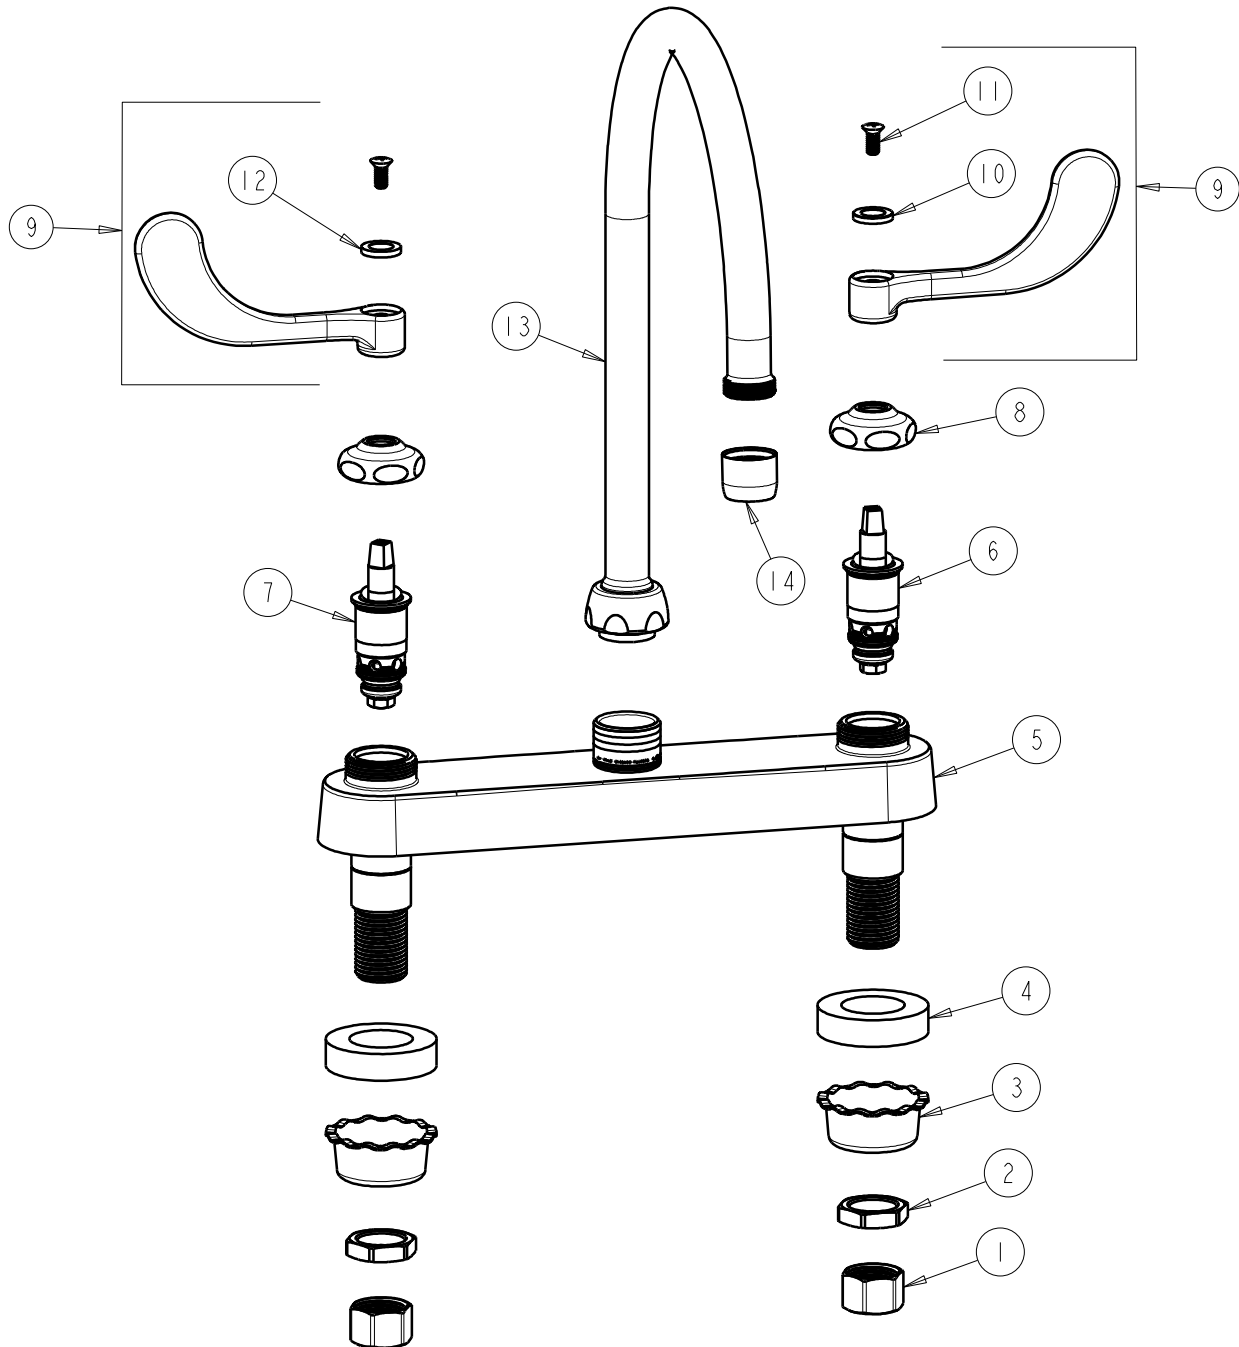

**CHICAGO FAUCETS**  
a Geberit company

2100 South Clearwater Drive  
Des Plaines, IL 60018  
Phone: 847-803-5000  
Fax: 847-803-5454  
www.chicagofaucets.com

**REPAIR PARTS**

FITTING NO.

**527-GN8AE3-317CP**

SUBMITTED MODEL NO.

ITEM NO.

**FOR TECHNICAL ASSISTANCE**  
1-800-TEC-TRUE (1-800-832-8783)

BY: SID DATE: 12-21-09  
CHK: *[Signature]* REV:

ITEM	PART NO.	DESCRIPTION	ITEM	PART NO.	DESCRIPTION
1	49-005JKRBF	COUPLING NUT	8	1-214JKCP	CAP
2	49-004JKRBF	LOCKNUT	9	317-PRJKCP	HANDLE, 4" WRISTBLADE (PAIR)
3	1797-114JKNF	BASIN COCK WASHER	10	633-123JKNF	INDEX BUTTON (BLUE)
4	555-313JKNF	WASHER	11	420-010JKRCF	SCREW, 10-32 UNC PH 1/2
5	---	VALVE BODY (NOT SOLD SEPARATELY)	12	633-023JKNF	INDEX BUTTON (RED)
6	1-099XTJKNF	QUATURN UNIT (RH)	13	GN8AJKCP	FOR PARTS SEE GN8AJKCP
7	1-100XTJKNF	QUATURN UNIT (LH)	14	E3JKCP	SOFTFLO AERATOR OUTLET