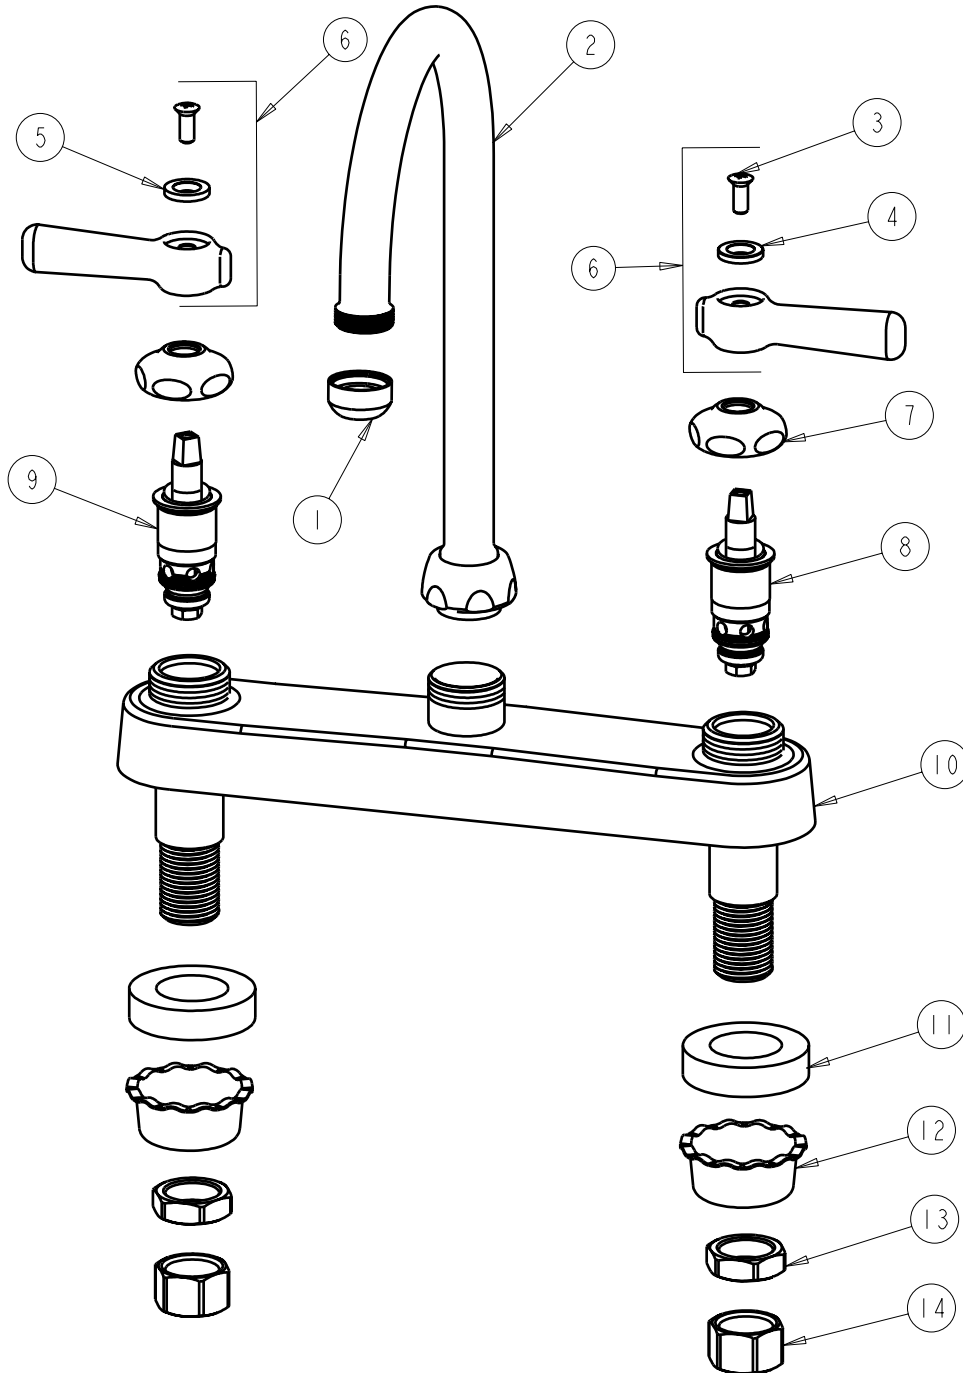

PARTS LIST

BY: SID
CHK'D: *[Signature]*

FINISH: AS SPECIFIED
DATE: 06-29-07

527-GN2AE1

REV:

ITEM	PART NO.	DESCRIPTION	ITEM	PART NO.	DESCRIPTION
1	E1JKRCF	OUTLET	8	1-099XTJKNF	QUATURN UNIT (RH)
2	GN2AJKCP	FOR PARTS SEE GN2AJKCP	9	1-100XTJKNF	QUATURN UNIT (LH)
3	420-010JKRCF	SCREW, 10-32 UNC PH 1/2	10	-----	VALVE BODY (NOT SOLD SEPARATELY)
4	633-123JKNF	INDEX BUTTON (BLUE)	11	555-313JKNF	WASHER
5	633-023JKNF	INDEX BUTTON (RED)	12	1797-114JKNF	BASIN COCK WASHER
6	369-PRJKCP	LEVER HANDLE ASSEMBLY (PAIR)	13	49-004JKRBF	LOCKNUT
7	1-214JKCP	CAP	14	49-005JKRBF	COUPLING NUT