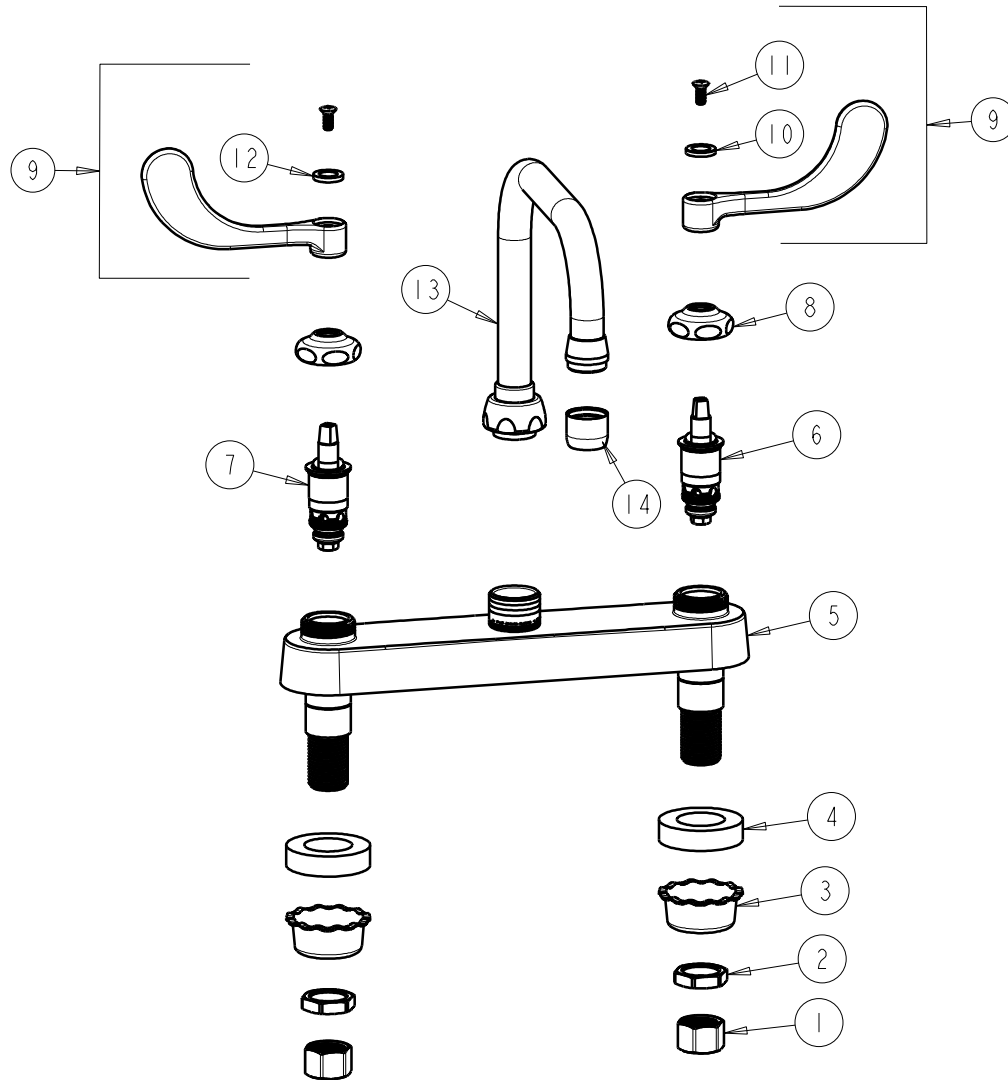

# REPAIR PARTS

BY: JAR      DATE: 12-03-09  
CHK:       REV:

FITTING NO.

**527-E3-317CP**

SUBMITTED MODEL NO.

ITEM NO.

ITEM	PART NO.	DESCRIPTION
1	49-005JKRBF	COUPLING NUT
2	49-004JKRBF	LOCKNUT
3	1797-114JKNF	BASIN COCK WASHER
4	555-313JKNF	WASHER
5	-----	VALVE BODY (NOT SOLD SEPARATELY)
6	1-099XTJKNF	QUATURN UNIT (RH)
7	1-100XTJKNF	QUATURN UNIT (LH)
8	1-214JKCP	CAP
9	317-PRJKCP	HANDLE, 4" WRISTBLADE (PAIR)
10	633-123JKNF	INDEX BUTTON (BLUE)
11	420-010JKRCF	SCREW, 10-32 UNC PH 1/2
12	633-023JKNF	INDEX BUTTON (RED)
13	DB6AJKCP	FOR PARTS SEE DB6AJKCP
14	E3JKCP	SOFTFLO AERATOR