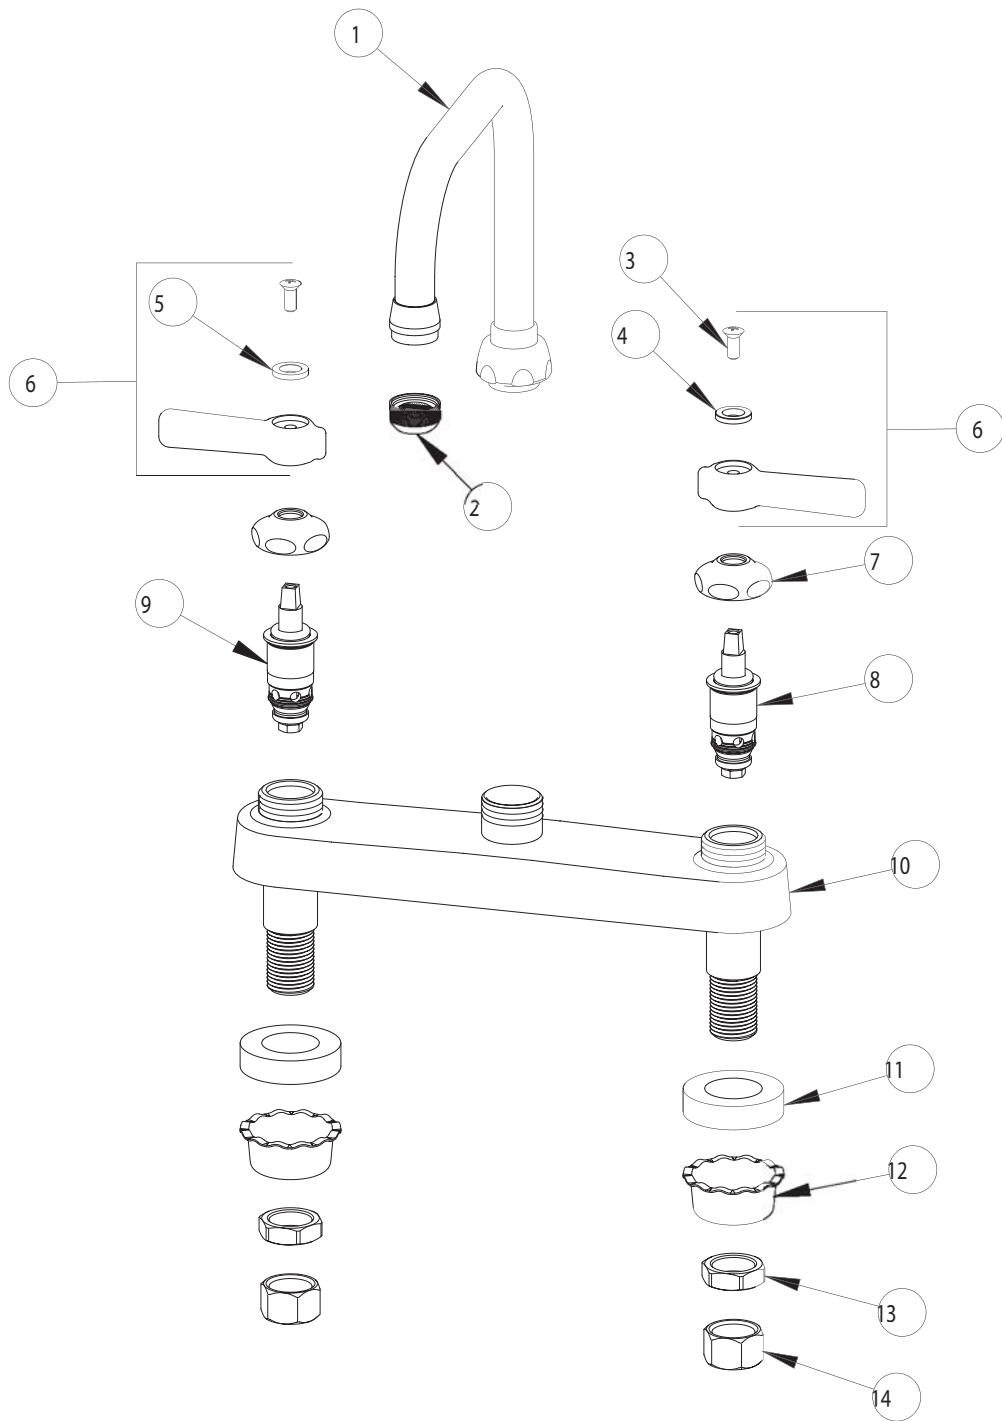

PARTS LIST

BY: SID
CHK'D:

FINISH:
DATE:

AS SPECIFIED
06-06-01

527

ITEM NO.	PART NO.	DESCRIPTION	ITEM NO.	PART NO.	DESCRIPTION
1	DB6A	FOR PARTS SEE DB6A	8	1-099XT	QUATURN UNIT (RH)
2	E1	OUTLET	9	1-100XT	QUATURN UNIT (LH)
3	420-010	SCREW	10	----	VALVE BODY (NOT SOLD SEPARATELY)
4	633-123	INDEX BUTTON (BLUE)	11	555-313	WASHER
5	633-023	INDEX BUTTON (RED)	12	1797-114	BASIN COCK WASHER
6	369PR	LEVER HANDLE ASSEMBLY	13	49-004	LOCKNUT
7	1-214	CAP	14	49-005	COUPLING NUT