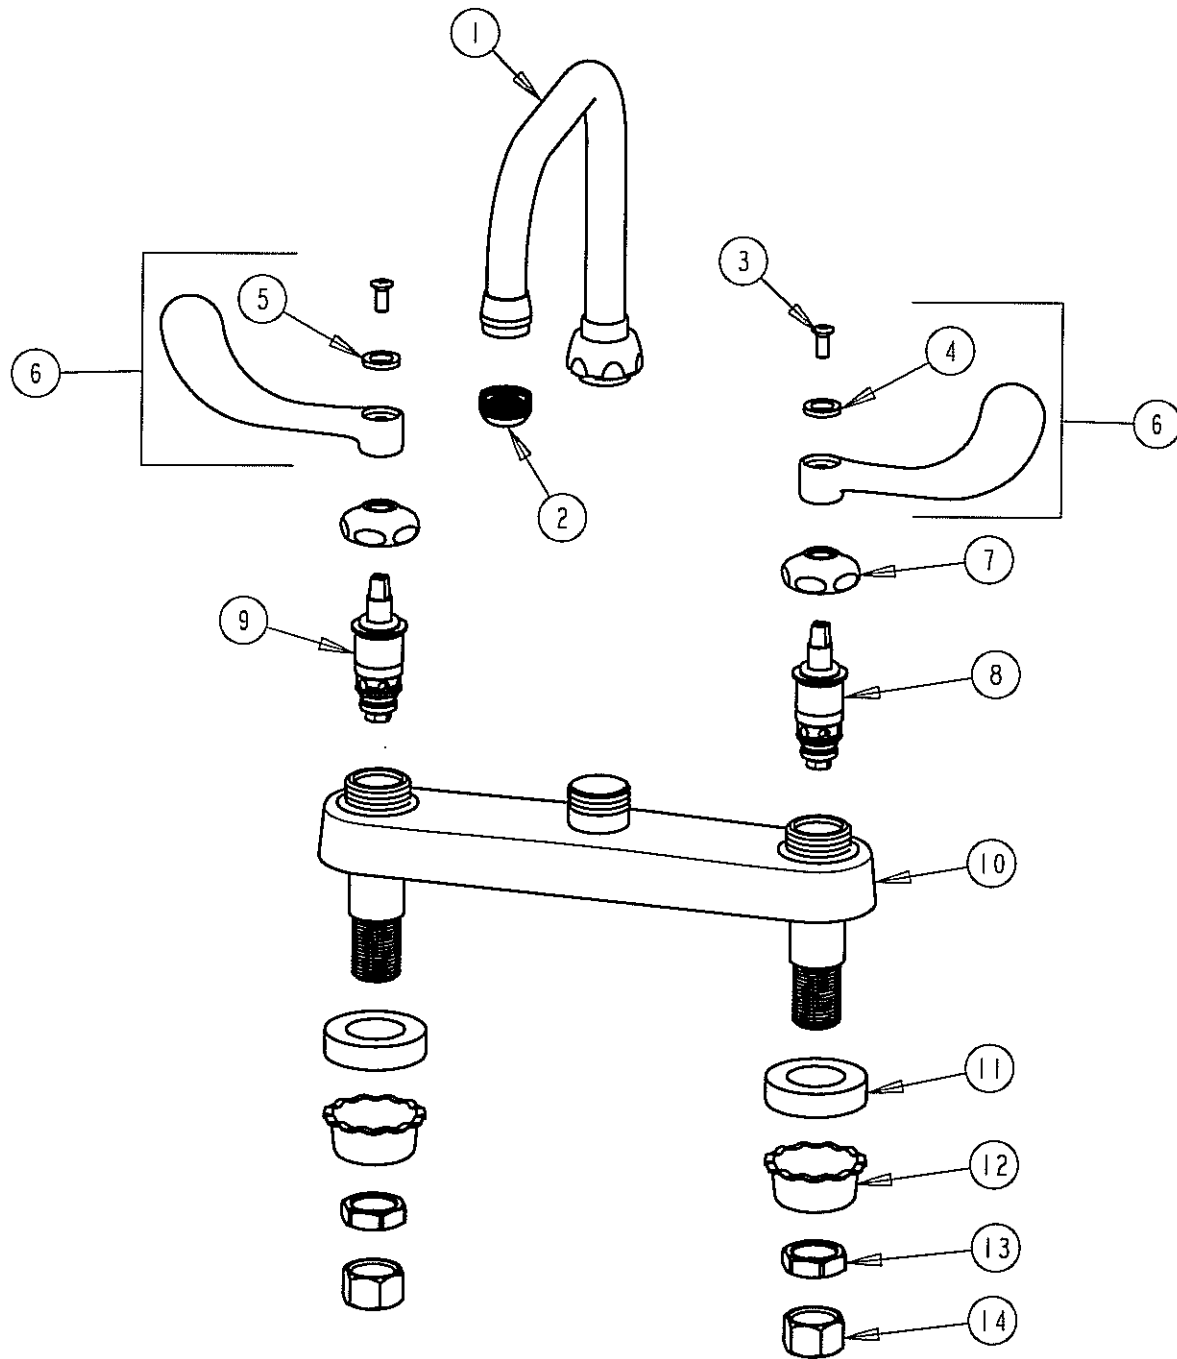

PARTS LIST

BY: SID
CHK'D: SID

CHICAGO FAUCETS
Last As Long As The Building

FINISH: AS SPECIFIED
DATE: 10-02-02

527-317

ITEM NO.	PART NO.	DESCRIPTION	ITEM NO.	PART NO.	DESCRIPTION
1	DB6A	FOR PARTS SEE DB6A	8	1-099XT	QUATURN UNIT (RH)
2	E1	OUTLET	9	1-100XT	QUATURN UNIT (LH)
3	420-010	SCREW	10	----	VALVE BODY (NOT SOLD SEPARATELY)
4	633-123	INDEX BUTTON (BLUE)	11	555-313	WASHER
5	633-023	INDEX BUTTON (RED)	12	1797-114	BASIN COCK WASHER
6	317-PR	WRISTBLADE HANDLE ASSY.	13	49-004	LOCKNUT
7	1-214	CAP	14	49-005	COUPLING NUT