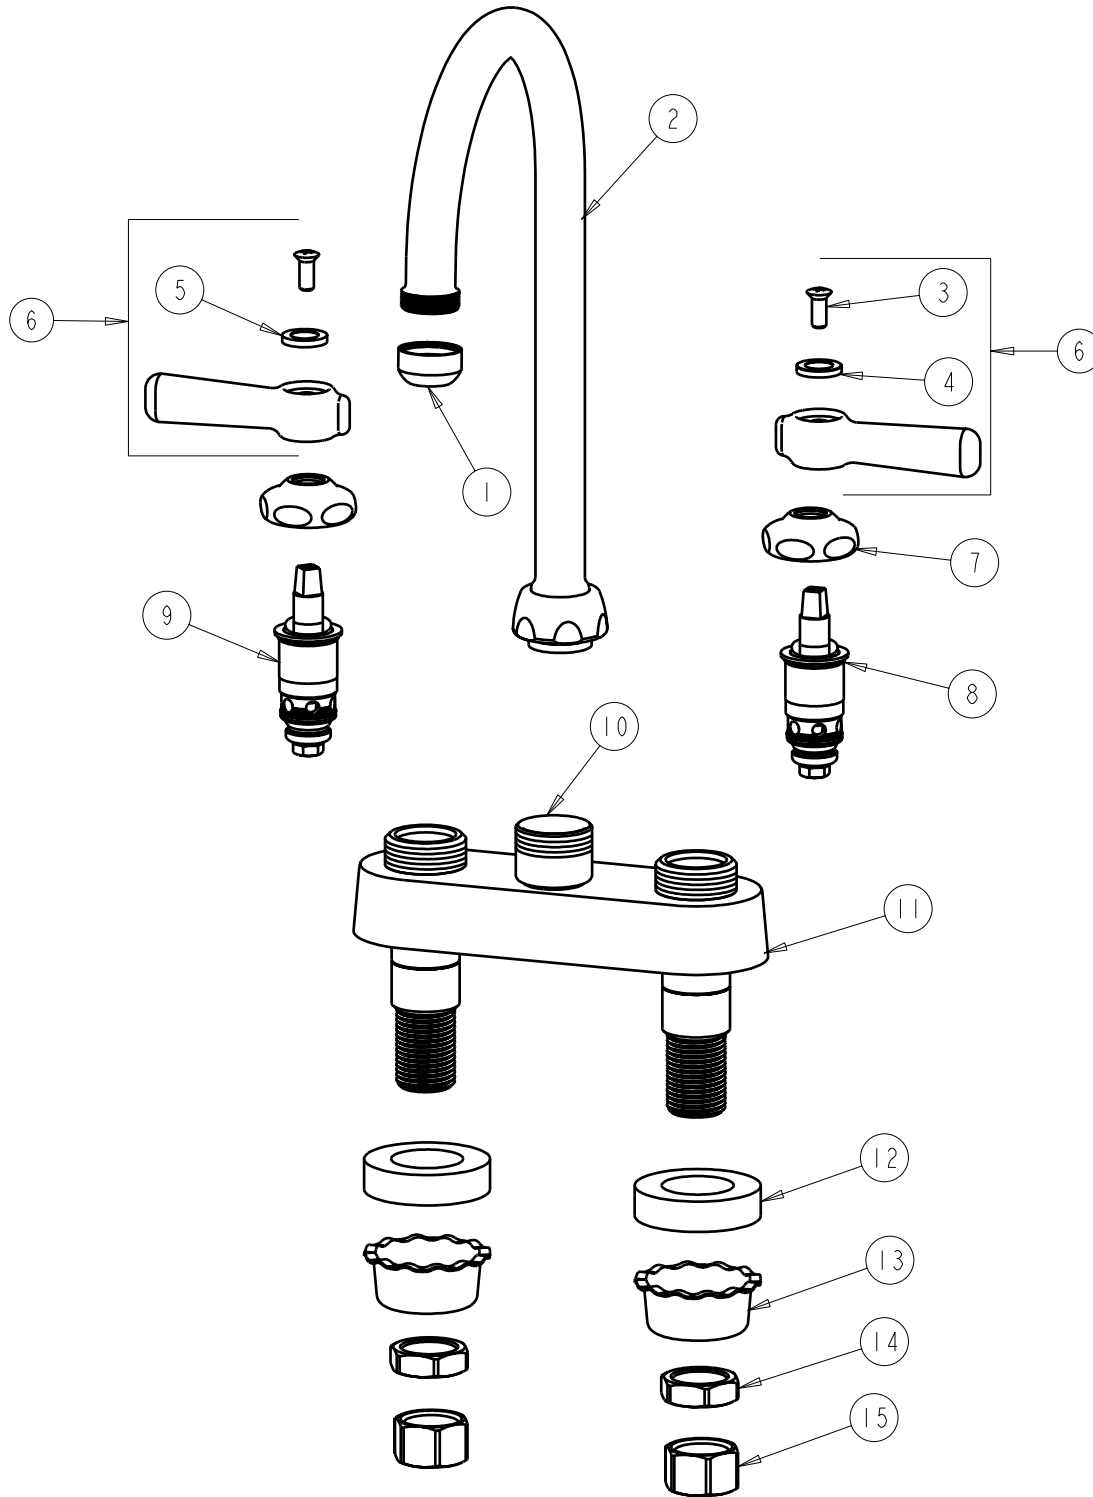

# PARTS LIST

BY: SID  
CHK'D: *[Signature]*

FINISH: AS SPECIFIED  
DATE: 06-27-07

526-GN2AE1

REV:

ITEM	PART NO.	DESCRIPTION	ITEM	PART NO.	DESCRIPTION
1	E1JKRCF	OUTLET	9	1-100XTJKNF	QUATURN UNIT (LH)
2	GN2AJKCP	FOR PARTS SEE GN2AJKCP	10	225-005JKCP	ADAPTER
3	420-010JKRCF	SCREW, 10-32 UNC PH 1/2	11	-----	VALVE BODY (NOT SOLD SEPARATELY)
4	633-123JKNF	INDEX BUTTON (BLUE)	12	555-313JKNF	WASHER
5	633-023JKNF	INDEX BUTTON (RED)	13	1797-114JKNF	BASIN COCK WASHER
6	369-PRJKCP	LEVER HANDLE ASSEMBLY (PAIR)	14	49-004JKRBF	LOCKNUT
7	1-214JKCP	CAP	15	49-005JKRBF	COUPLING NUT
8	1-099XTJKNF	QUATURN UNIT (RH)			