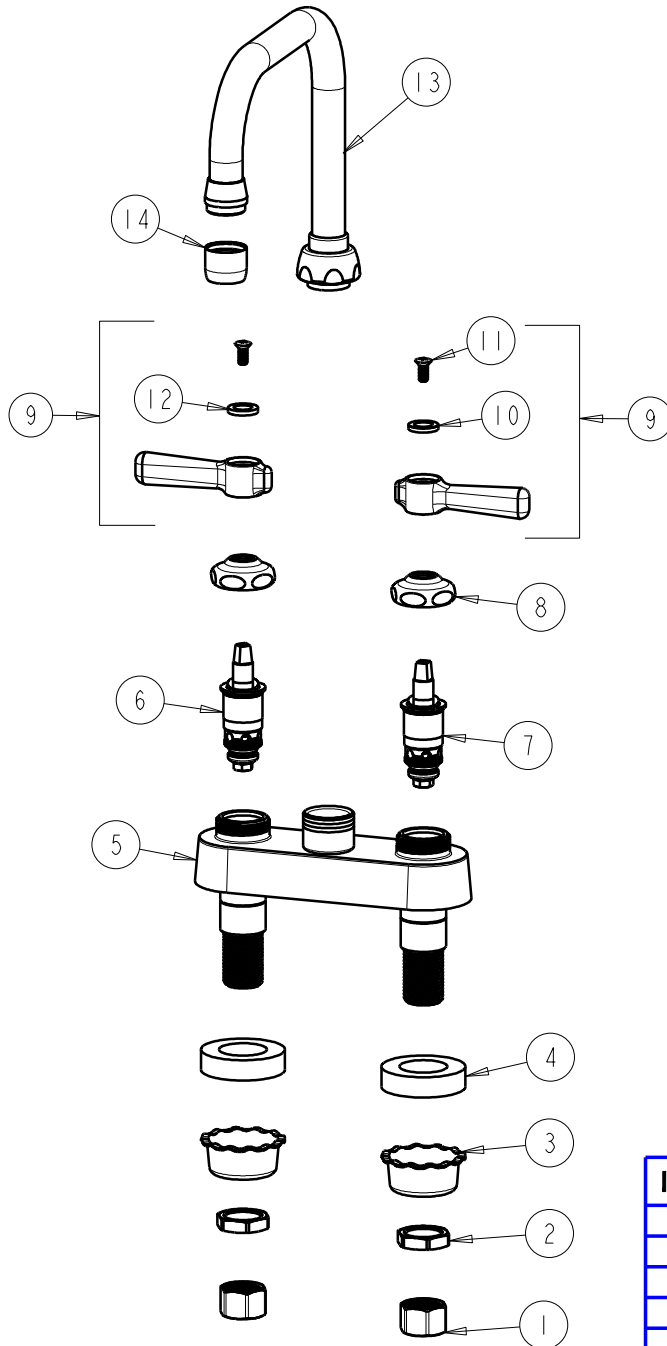

CHICAGO FAUCETS
a Geberit company

2100 South Clearwater Drive
Des Plaines, IL 60018
Phone: 847-803-5000
Fax: 847-803-5454
www.chicagofaucets.com

REPAIR PARTS

FITTING NO.

526-E3CP

SUBMITTED MODEL NO.

ITEM NO.

BY: JAR

DATE: 12-03-09

CHK: *JAR*

REV:

FOR TECHNICAL ASSISTANCE
1-800-TEC-TRUE (1-800-832-8783)

ITEM	PART NO.	DESCRIPTION
1	49-005JKRBF	COUPLING NUT
2	49-004JKRBF	LOCKNUT
3	1797-114JKNF	BASIN COCK WASHER
4	555-313JKNF	WASHER
5	—	VALVE BODY (NOT SOLD SEPARATELY)
6	1-100XTJKNF	QUATURN UNIT (LH)
7	1-099XTJKNF	QUATURN UNIT (RH)
8	1-214JKCP	CAP
9	369-PRJKCP	LEVER HANDLE ASSEMBLY (PAIR)
10	633-123JKNF	INDEX BUTTON (BLUE)
11	420-010JKRCF	SCREW, 10-32 UNC PH 1/2
12	633-023JKNF	INDEX BUTTON (RED)
13	DB6AJKCP	FOR PARTS SEE DB6AJKCP
14	E3JKCP	SOFTFLO AERATOR