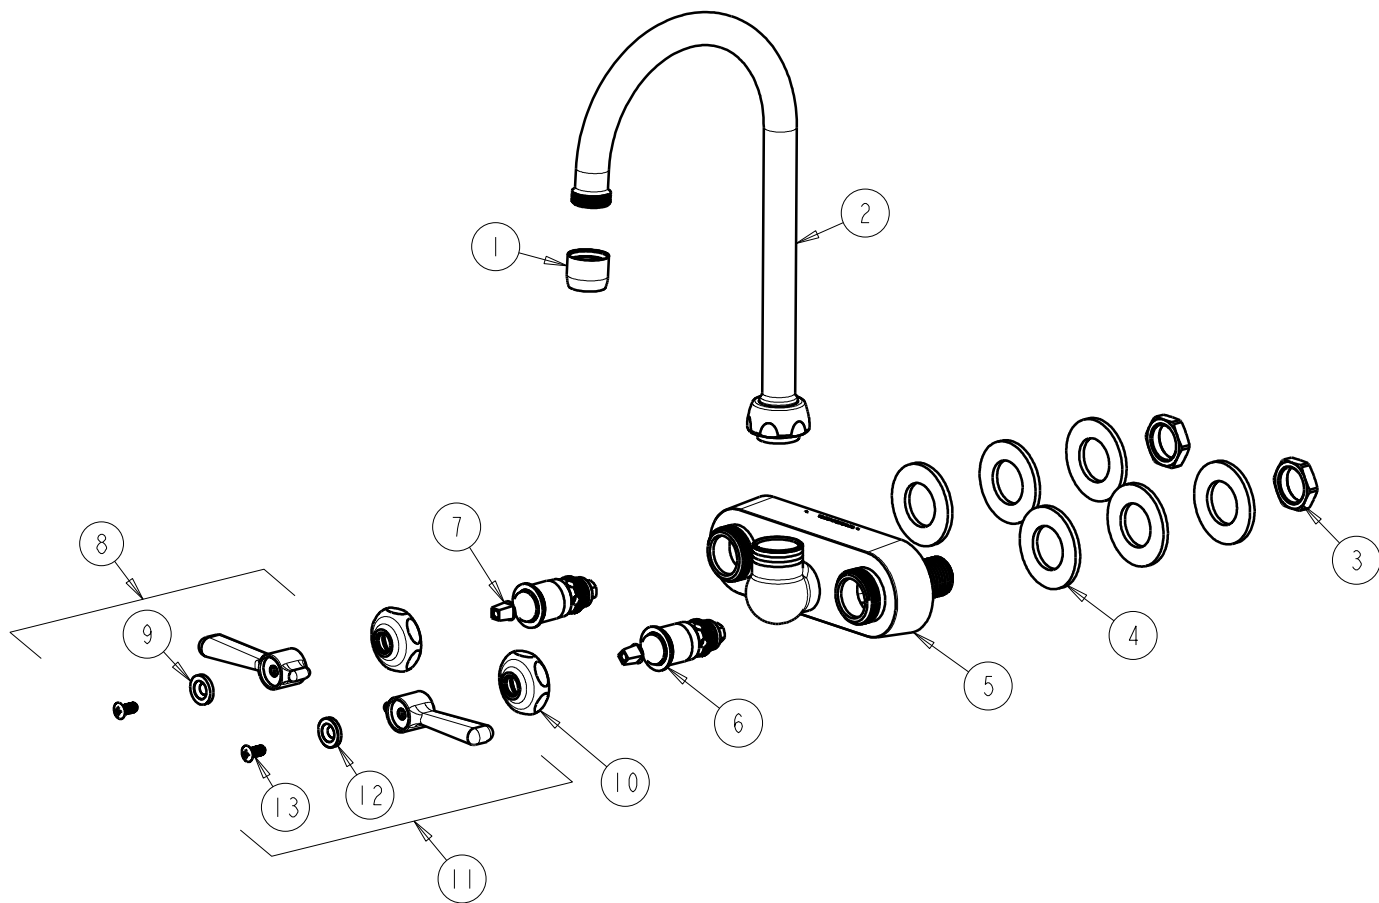

CHICAGO FAUCETS
a Geberit company

2100 South Clearwater Drive
Des Plaines, IL 60018
Phone: 847-803-5000
Fax: 847-803-5454
www.chicagofaucets.com

REPAIR PARTS

FITTING NO.

521-GN2AE3CP

SUBMITTED MODEL NO.

ITEM NO.

BY: JAR DATE: 11-16-09

CHK: *JAR* REV:

FOR TECHNICAL ASSISTANCE
1-800-TEC-TRUE (1-800-832-8783)

ITEM	PART NO.	DESCRIPTION
1	E3JKCP	SOFTFLO AERATOR OUTLET
2	GN2AJKCP	FOR PARTS SEE GN2AJKCP
3	49-004JKRBF	LOCKNUT
4	521-005JKNF	STEEL WASHER
5	—	VALVE BODY (NOT SOLD SEPERATELY)
6	1-100XTJKNF	QUATURN UNIT (LH)
7	1-099XTJKNF	QUATURN UNIT (RH)
8	369-HOTJKCP	LEVER HANDLE ASSEMBLY
9	633-023JKNF	INDEX BUTTON (RED)
10	1-214JKCP	CAP
11	369-COLDJKCP	LEVER HANDLE ASSEMBLY
12	633-123JKNF	INDEX BUTTON (BLUE)
13	420-010JKRCF	SCREW, 10-32 UNC PH 1/2