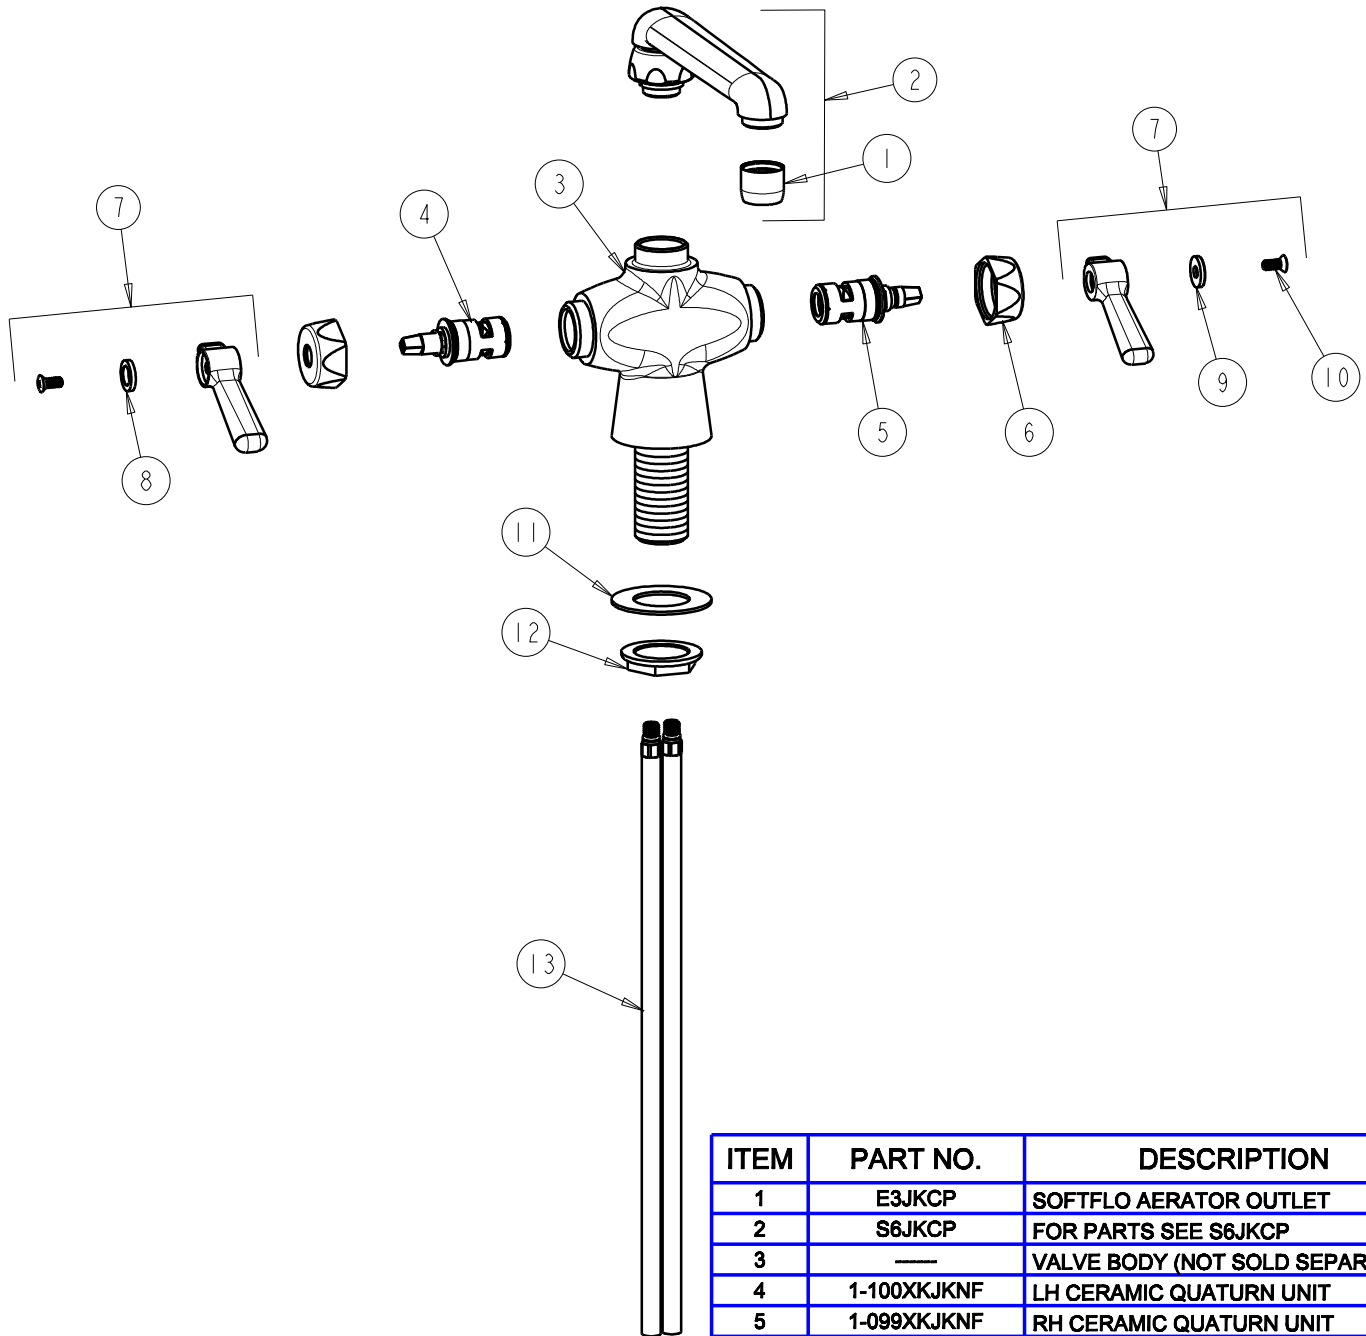

CHICAGO FAUCETS 

a Geberit company

2100 South Clearwater Drive
Des Plaines, IL 60018
Phone: 847-803-5000
Fax: 847-803-5454
www.chicagofaucets.com

REPAIR PARTS

BY: SID DATE: 11-09-09

CHK:  REV:

FITTING NO.

51-XKCP

SUBMITTED MODEL NO.

ITEM NO.

FOR TECHNICAL ASSISTANCE
1-800-TEC-TRUE (1-800-832-8783)

ITEM	PART NO.	DESCRIPTION
1	E3JKCP	SOFTFLO AERATOR OUTLET
2	S6JKCP	FOR PARTS SEE S6JKCP
3	—	VALVE BODY (NOT SOLD SEPARATELY)
4	1-100XKJKNF	LH CERAMIC QUATURN UNIT
5	1-099XKJKNF	RH CERAMIC QUATURN UNIT
6	444-005JKCP	CAP
7	369-PRJKCP	LEVER HANDLE ASSEMBLY (PAIR)
8	633-023JKNF	INDEX BUTTON (RED)
9	633-123JKNF	INDEX BUTTON (BLUE)
10	420-010JKRCF	SCREW, 10-32 UNC PH 1/2
11	50-014JKNF	STEEL WASHER
12	50-003JKRBF	LOCKNUT
13	50-101KJKNF	SUPPLY TUBE ASSEMBLY