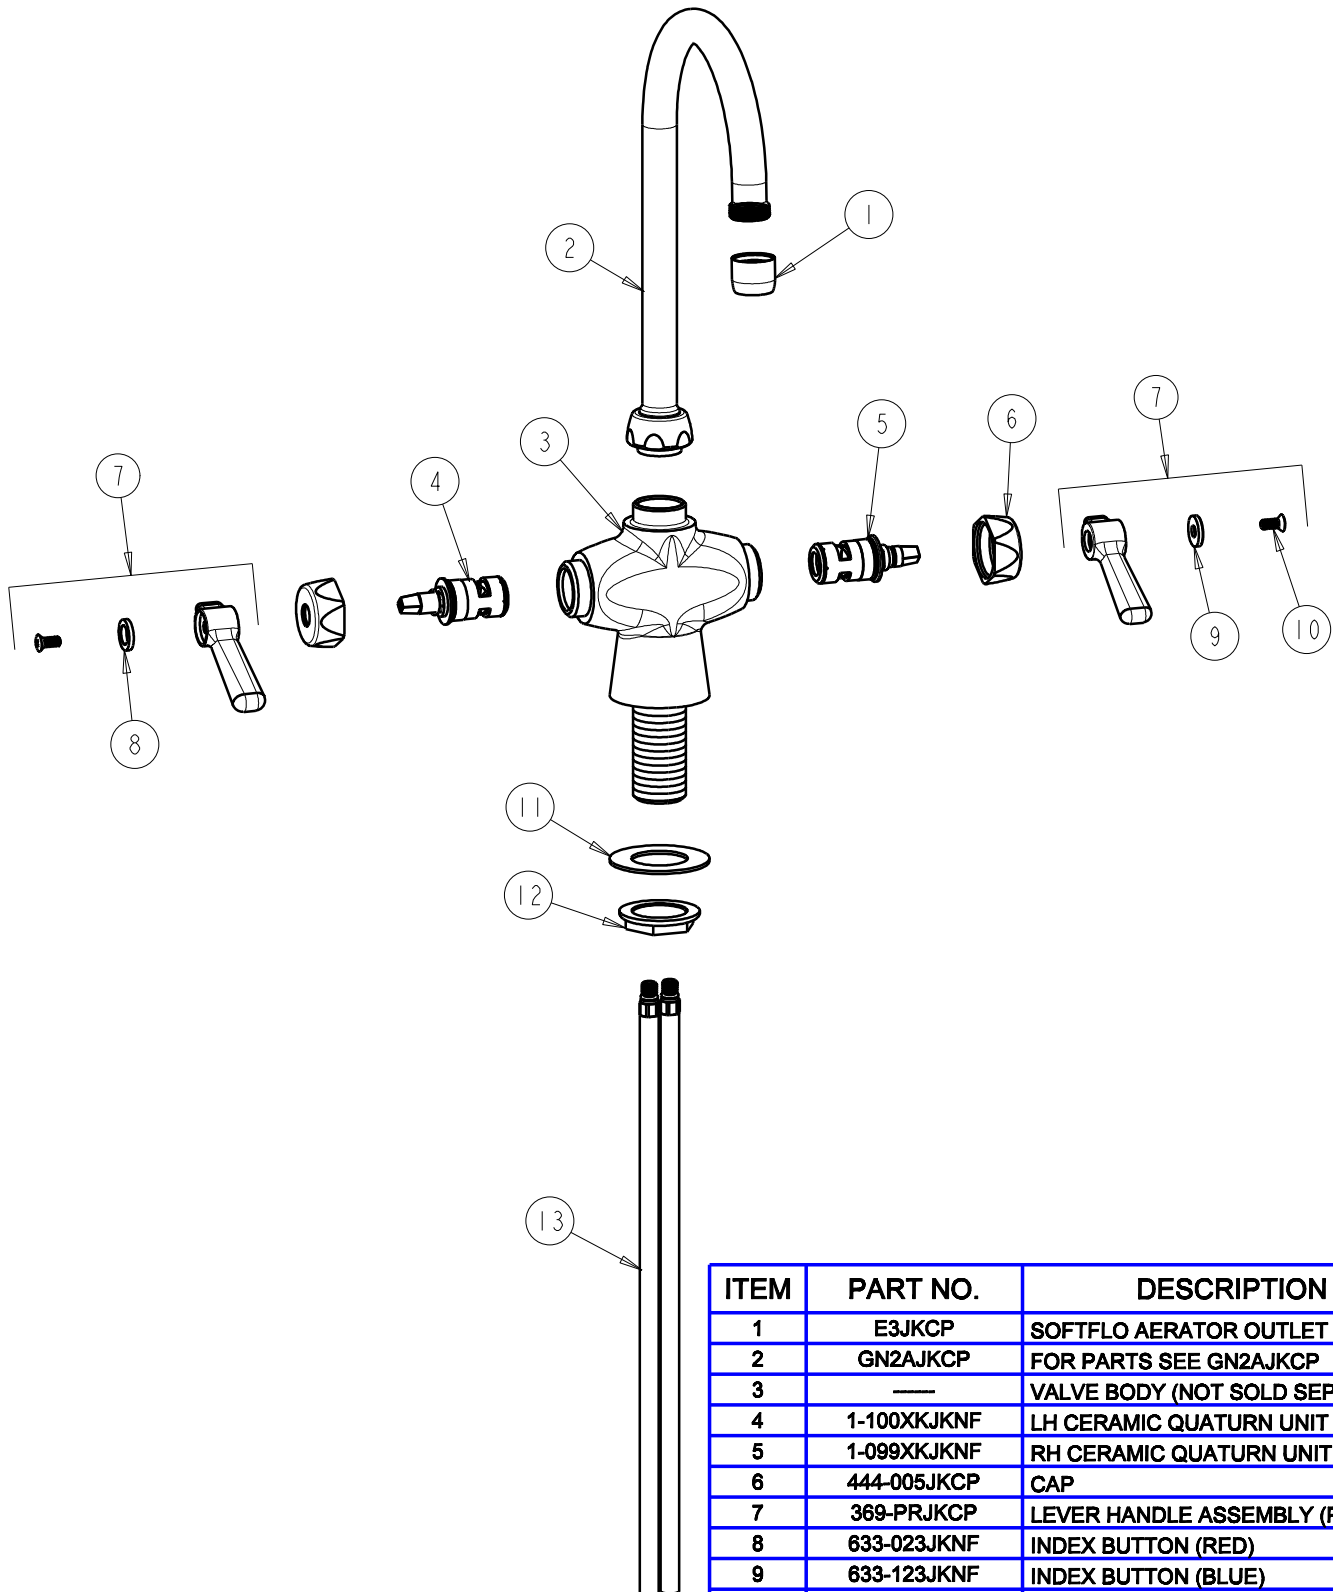

# REPAIR PARTS

BY: SID DATE: 11-09-09  
CHK:  REV:

FITTING NO.

**50-XKCP**

SUBMITTED MODEL NO.

ITEM NO.

ITEM	PART NO.	DESCRIPTION
1	E3JKCP	SOFTFLO AERATOR OUTLET
2	GN2AJKCP	FOR PARTS SEE GN2AJKCP
3	—	VALVE BODY (NOT SOLD SEPARATELY)
4	1-100XKJKNF	LH CERAMIC QUATURN UNIT
5	1-099XKJKNF	RH CERAMIC QUATURN UNIT
6	444-005JKCP	CAP
7	369-PRJKCP	LEVER HANDLE ASSEMBLY (PAIR)
8	633-023JKNF	INDEX BUTTON (RED)
9	633-123JKNF	INDEX BUTTON (BLUE)
10	420-010JKRCF	SCREW, 10-32 UNC PH 1/2
11	50-014JKNF	STEEL WASHER
12	50-003JKRBF	LOCKNUT
13	50-101KJKNF	SUPPLY TUBE ASSEMBLY