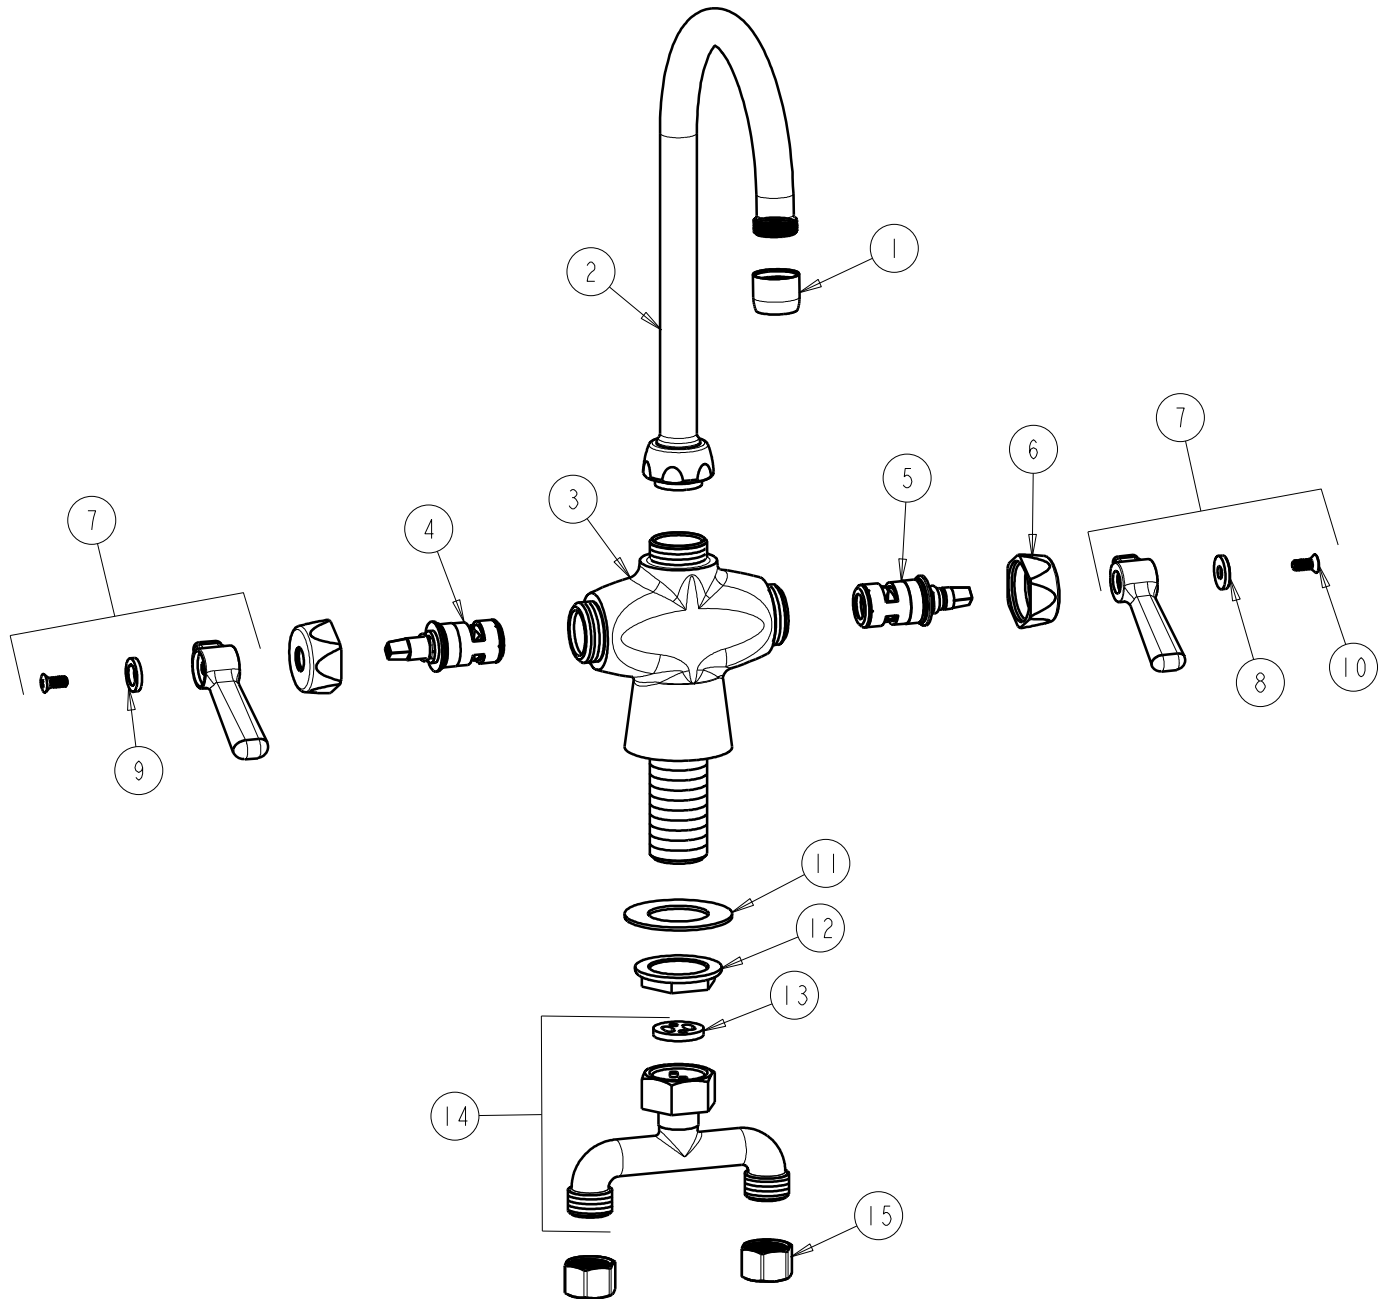

CHICAGO FAUCETS
a Geberit company

2100 South Clearwater Drive
Des Plaines, IL 60018
Phone: 847-803-5000
Fax: 847-803-5454
www.chicagofaucets.com

REPAIR PARTS

FITTING NO.

50-TXKCP

SUBMITTED MODEL NO.

ITEM NO.

FOR TECHNICAL ASSISTANCE
1-800-TEC-TRUE (1-800-832-8783)

BY: SID DATE: 11-09-09

CHK: *[Signature]* REV:

ITEM	PART NO.	DESCRIPTION	ITEM	PART NO.	DESCRIPTION
1	E3JKCP	SOFTFLO AERATOR OUTLET	9	633-023JKNF	INDEX BUTTON (RED)
2	GN2AJKCP	FOR PARTS SEE GN2AJKCP	10	420-010JKRCF	SCREW, 10-32 UNC PH 1/2
3	-----	VALVE BODY (NOT SOLD SEPARATELY)	11	50-014JKNF	STEEL WASHER
4	1-100XKJKNF	LH CERAMIC QUATURN UNIT	12	50-003JKRBF	LOCKNUT
5	1-099XKJKNF	RH CERAMIC QUATURN UNIT	13	50-008JKNF	RUBBER WASHER
6	444-005JKCP	CAP	14	50-010JKRBF	CONNECTION ASSEMBLY
7	369-PRJKCP	LEVER HANDLE ASSEMBLY (PAIR)	15	49-005JKRBF	COUPLING NUT
8	633-123JKNF	INDEX BUTTON (BLUE)			